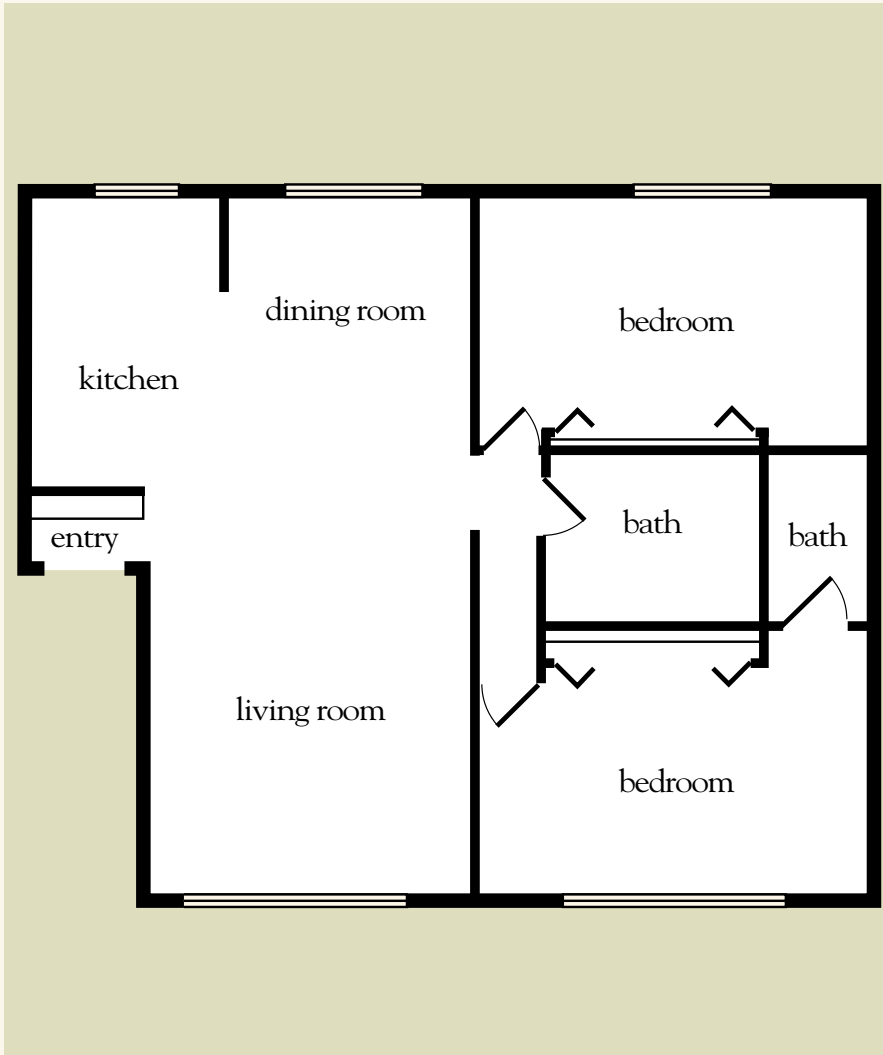

Studio

400-560 sq. ft.

Studio Floor Plan

Apartment No. _____ Apartment Rate _____

Notes _____

Name _____ Date _____

Expires _____

Atria VALLEY MANOR

520.886.7937 | AtriaValleyManor.com

Measurements are an approximation and can vary by apartment. All rates are subject to change.

One Bedroom

780-830 sq. ft.

One-Bedroom Floor Plan

Apartment No. _____ Apartment Rate _____

Notes _____

Name _____ Date _____

Expires _____

Atria VALLEY MANOR

520.886.7937 | AtriaValleyManor.com

Measurements are an approximation and can vary by apartment. All rates are subject to change.

Two Bedroom

1,030-2,012 sq. ft.

Two-Bedroom Floor Plan

Apartment No. _____ Apartment Rate _____

Notes _____

Name _____ Date _____

Expires _____

Atria VALLEY MANOR

520.886.7937 | AtriaValleyManor.com