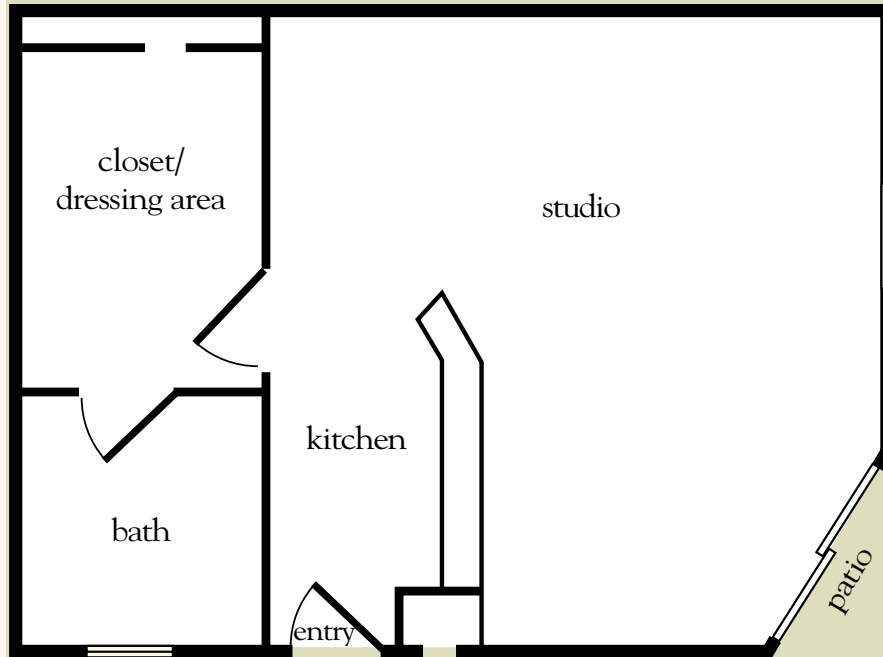

Studio

400-560 sq. ft.

Studio Floor Plan

Apartment No. _____ Apartment Rate _____

Notes _____

Name _____ Date _____

Expires _____

Atria VALLEY MANOR

520.886.7937 | AtriaValleyManor.com

Measurements are an approximation and can vary by apartment. All rates are subject to change.

One Bedroom

780-830 sq. ft.

One-Bedroom Floor Plan

Apartment No. _____ Apartment Rate _____