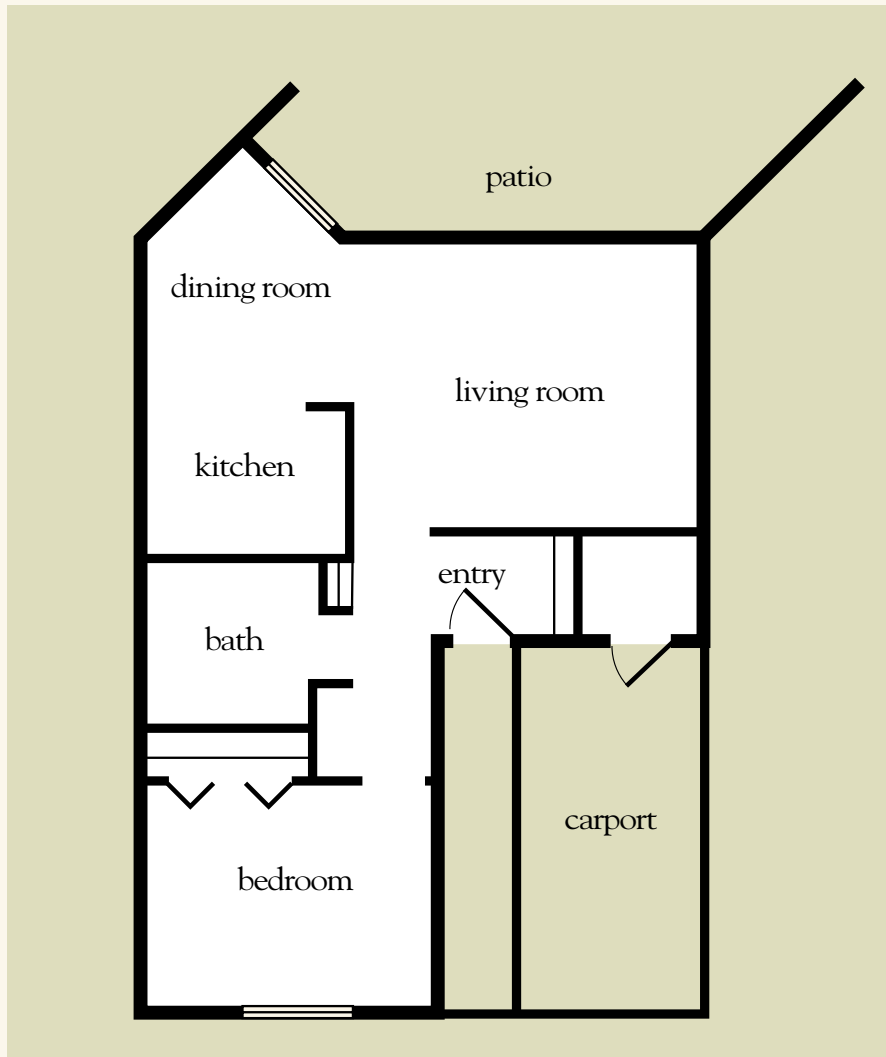

Studio

400-560 sq. ft.

Studio Floor Plan

Apartment No. _____ Apartment Rate _____

Notes _____

Name _____ Date _____

Expires _____

Atria VALLEY MANOR

520.886.7937 | AtriaValleyManor.com

Measurements are an approximation and can vary by apartment. All rates are subject to change.

One Bedroom

780-830 sq. ft.

One-Bedroom Floor Plan

Apartment No. _____ Apartment Rate _____

1,030-2,012 sq. ft.

Two-Bedroom Floor Plan

Apartment No. _____ Apartment Rate _____

Notes _____

Name _____ Date _____

Expires _____

Atria VALLEY MANOR

520.886.7937 | AtriaValleyManor.com