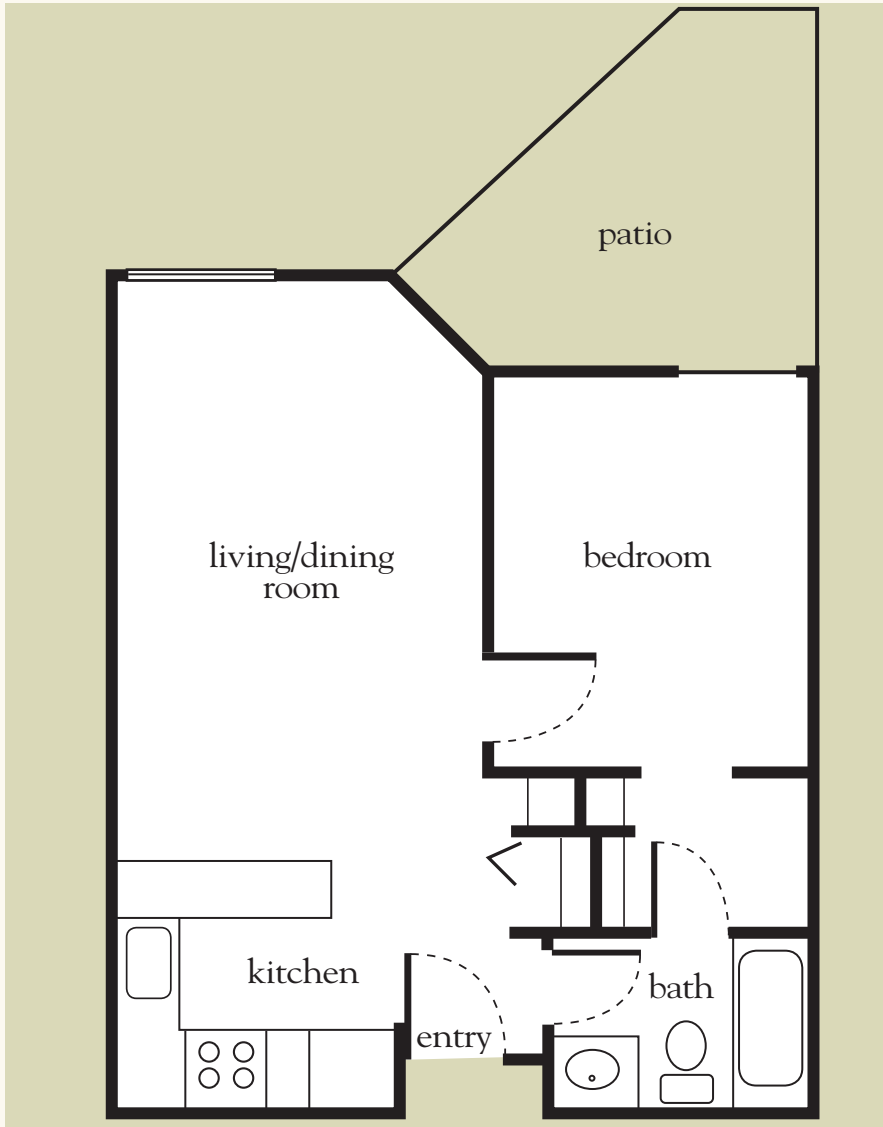

Measurements are an approximation and can vary by apartment. All rates are subject to change.

Life Guidance® Memory Care Studio

370 sq. ft.

Memory Care Studio Floor Plan

Date _____ Name _____

Apartment No. _____ Apartment Rate _____ Expires _____

Notes _____

Atria HEARTHSTONE

785.234.6225 | AtriaHearthstone.com

Measurements are an approximation and can vary by apartment.

Life Guidance[®] Memory Care Shared Suite

527 sq. ft.

Memory Care Shared Suite Floor Plan

Date _____ Name _____

Apartment No. _____ Apartment Rate _____ Expires _____

Notes _____

Atria HEARTHSTONE

785.234.6225 | AtriaHearthstone.com

Measurements are an approximation and can vary by apartment.

Life Guidance® Memory Care One Bedroom

527-800 sq. ft.

Memory Care One-Bedroom Floor Plan

Date _____ Name _____

Apartment No. _____ Apartment Rate _____ Expires _____

Notes _____

Atria HEARTHSTONE

785.234.6225 | AtriaHearthstone.com

Measurements are an approximation and can vary by apartment.