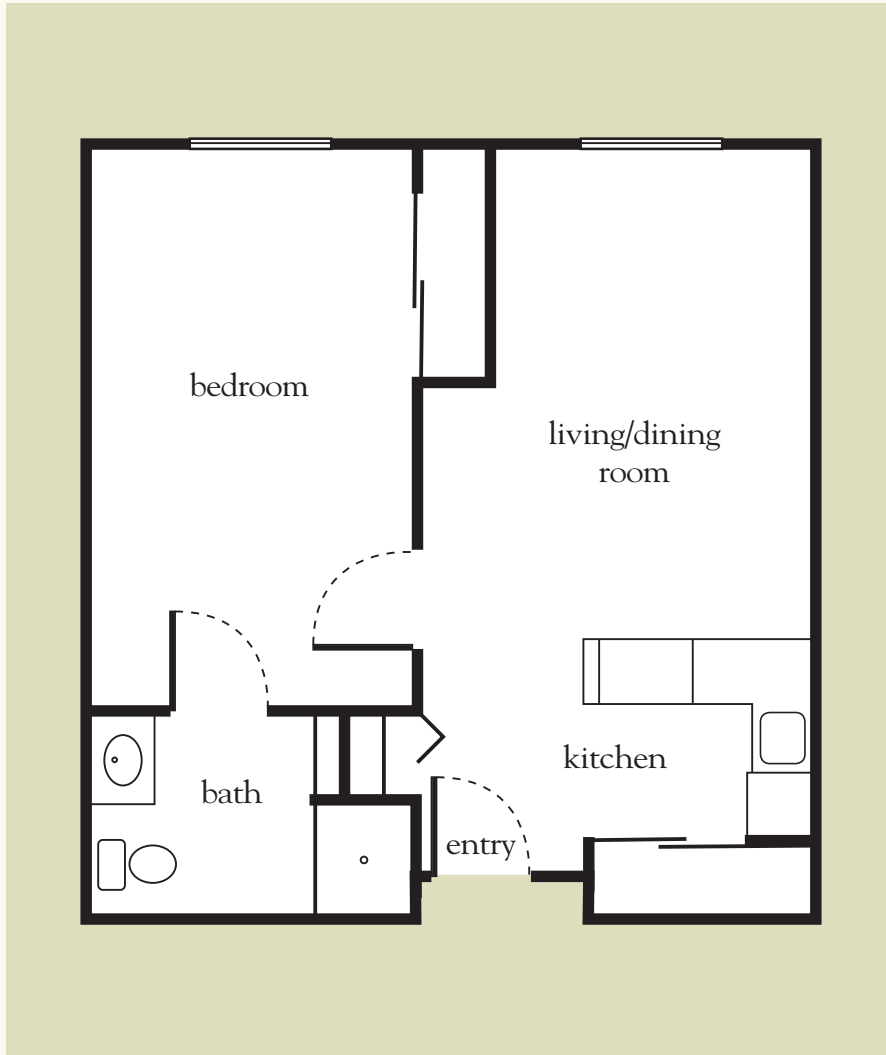

Notes _____

Atria HEARTHSTONE

785.234.6225 | AtriaHearthstone.com

Measurements are an approximation and can vary by apartment.

Independent Living One Bedroom

554 sq. ft.

Apartment No. _____ Apartment Rate _____

Notes _____

Name _____ Date _____

Expires _____

Atria HEARTHSTONE

785.234.6225 | AtriaHearthstone.com

Measurements are an approximation and can vary by apartment. All rates are subject to change.

Independent Living One-Bedroom Floor Plan

Assisted Living One Bedroom – East

555 sq. ft.

Assisted Living One-Bedroom Floor Plan – East

Apartment No. _____ Apartment Rate _____

Notes _____

Name _____ Date _____

Expires _____

Atria HEARTHSTONE

785.234.6225 | AtriaHearthstone.com

Measurements are an approximation and can vary by apartment. All rates are subject to change.

Independent Living Two Bedroom

822-1,108 sq. ft.

Independent Living Two-Bedroom Floor Plan