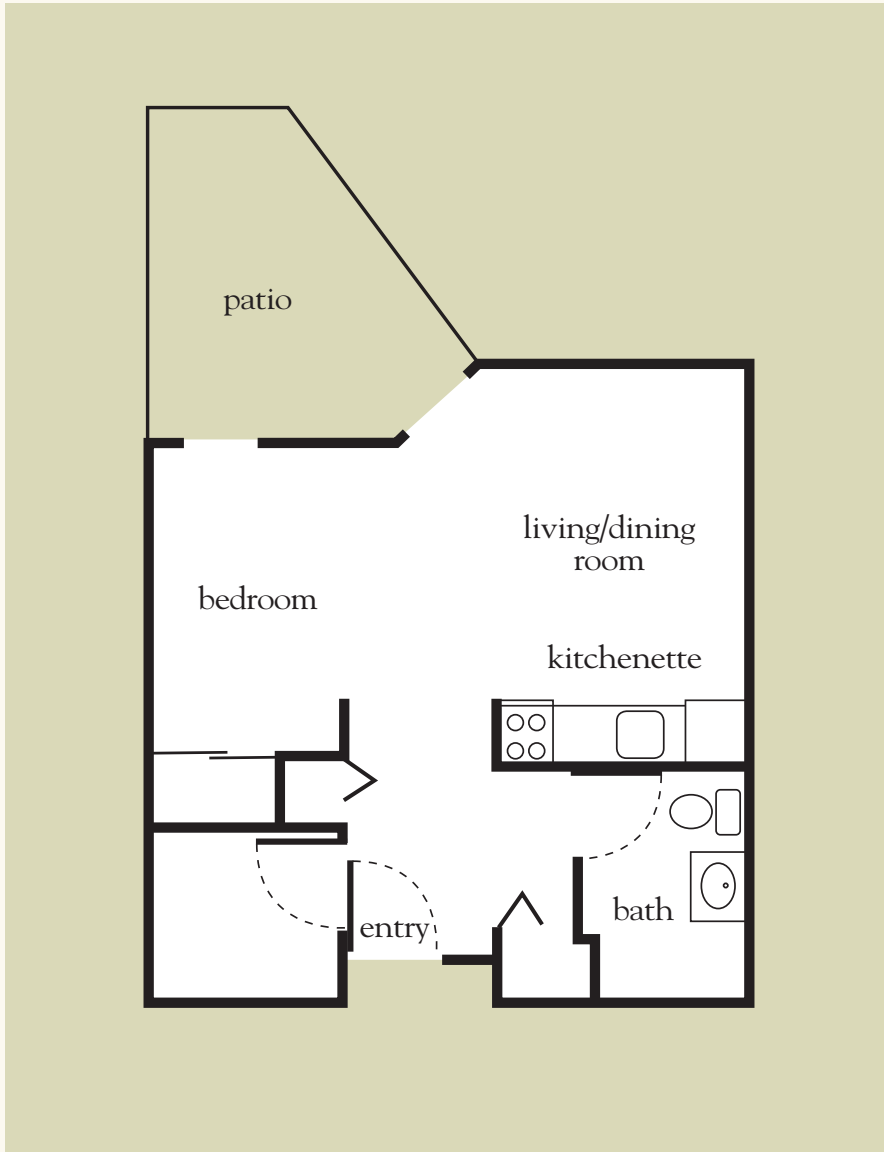

Assisted Living Studio – West

370 sq. ft.

Assisted Living Studio Floor Plan – West

Date _____ Name _____

Apartment No. _____ Apartment Rate _____ Expires _____

Notes _____

Atria HEARTHSTONE

785.234.6225 | AtriaHearthstone.com

Measurements are an approximation and can vary by apartment.

Independent Living Studio

517 sq. ft.

Independent Living Studio Floor Plan

Apartment No. _____ Apartment Rate _____

Notes _____

Name _____ Date _____

Expires _____

Atria HEARTHSTONE

785.234.6225 | AtriaHearthstone.com

Measurements are an approximation and can vary by apartment. All rates are subject to change.

Assisted Living Studio – East

370 sq. ft.

Assisted Living Studio Floor Plan – East