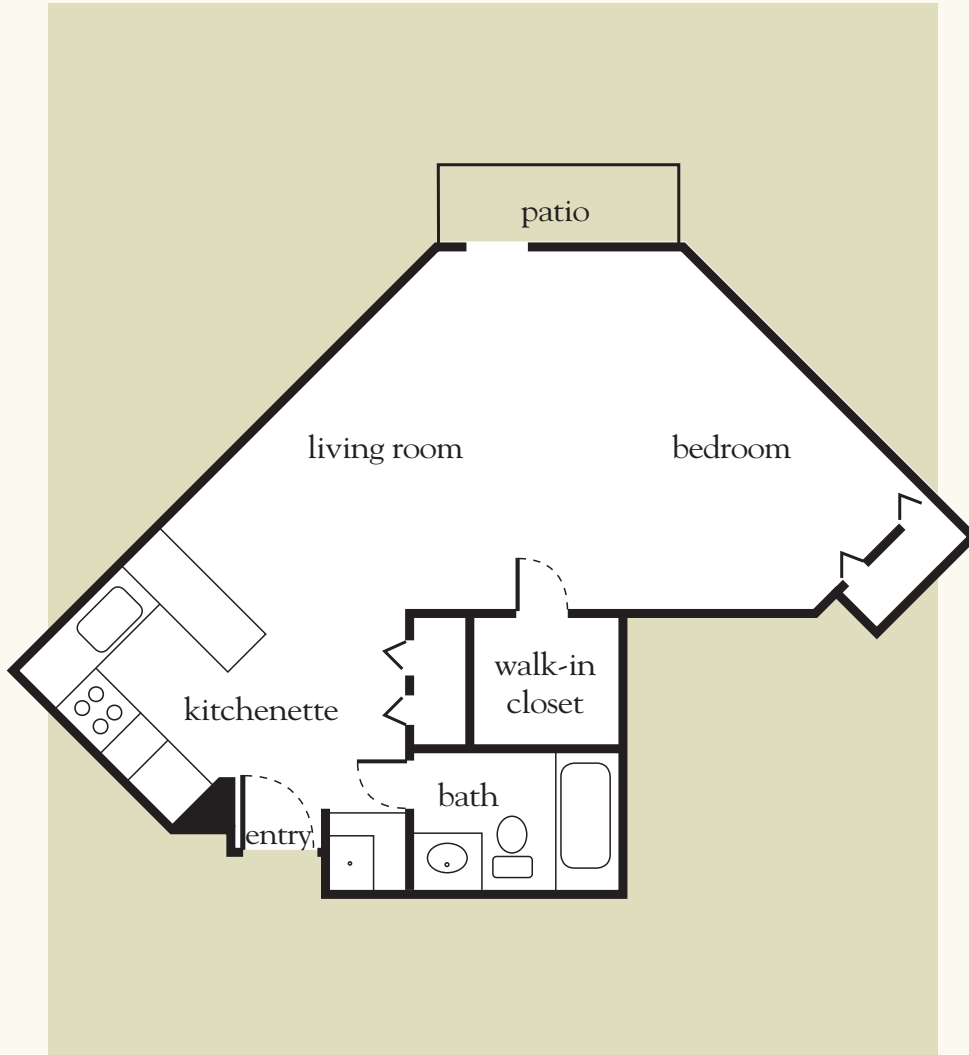

Assisted Living Studio – West

370 sq. ft.

Assisted Living Studio Floor Plan – West

Date _____ Name _____

Apartment No. _____ Apartment Rate _____ Expires _____

Notes _____

Atria HEARTHSTONE

785.234.6225 | AtriaHearthstone.com

Measurements are an approximation and can vary by apartment.

Independent Living Studio

517 sq. ft.

Independent Living Studio Floor Plan

Apartment No. _____ Apartment Rate _____

Notes _____

Name _____ Date _____