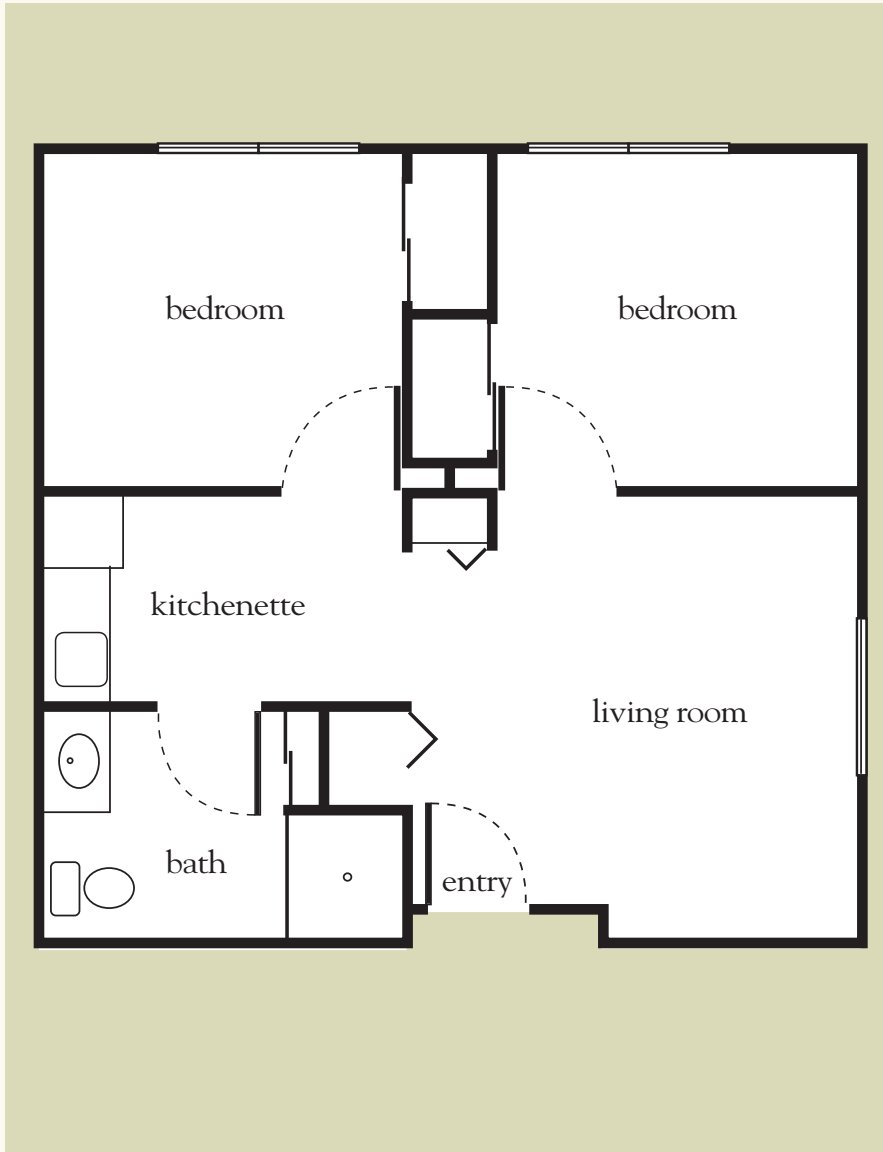

785.234.6225 | AtriaHearthstone.com

Measurements are an approximation and can vary by apartment. All rates are subject to change.

Independent Living Two Bedroom

822-1,108 sq. ft.

Independent Living Two-Bedroom Floor Plan

Assisted Living Two Bedroom – East

800 sq. ft.

Assisted Living Two-Bedroom Floor Plan – East

Apartment No. _____ Apartment Rate _____

Notes _____

Name _____ Date _____

Expires _____

785.234.6225 | AtriaHearthstone.com

Measurements are an approximation and can vary by apartment. All rates are subject to change.

Life Guidance® Memory Care Studio

370 sq. ft.

Memory Care Studio Floor Plan

Date _____ Name _____

Apartment No. _____ Apartment Rate _____ Expires _____

Notes _____

Atria HEARTHSTONE

785.234.6225 | AtriaHearthstone.com

Measurements are an approximation and can vary by apartment.

Life Guidance[®] Memory Care Shared Suite

527 sq. ft.

Memory Care Shared Suite Floor Plan