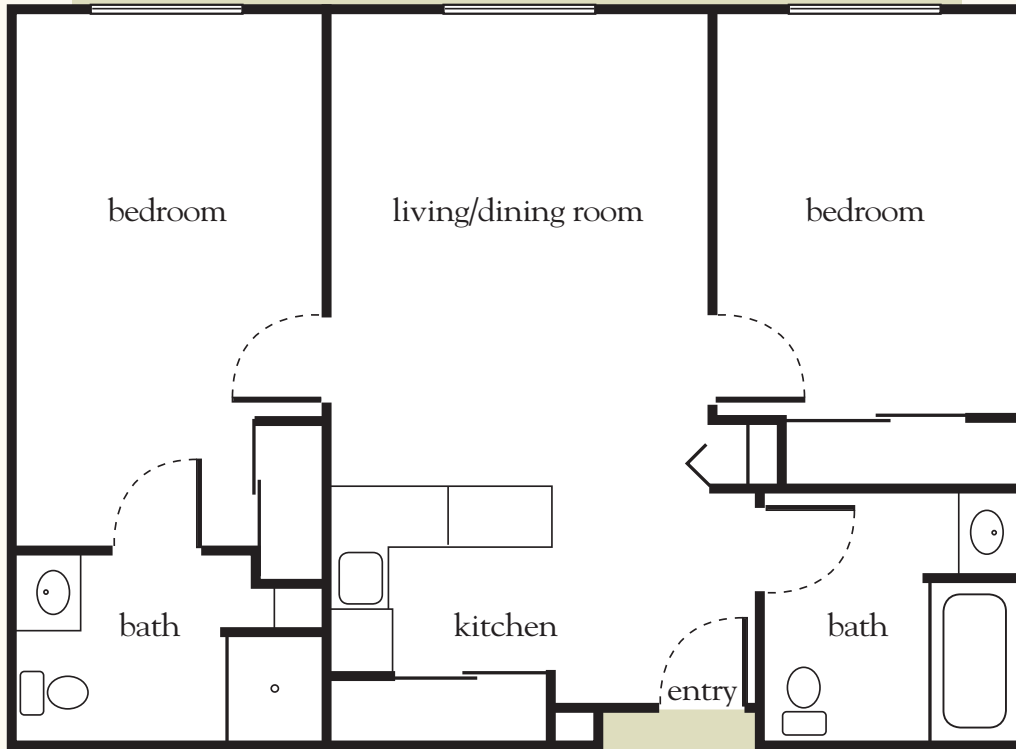

785.234.6225 | AtriaHearthstone.com

Measurements are an approximation and can vary by apartment. All rates are subject to change.

Independent Living Two Bedroom

822-1,108 sq. ft.

Independent Living Two-Bedroom Floor Plan

Assisted Living Two Bedroom – East

800 sq. ft.

Assisted Living Two-Bedroom Floor Plan – East

Apartment No. _____ Apartment Rate _____

Notes _____

Name _____ Date _____

Expires _____

785.234.6225 | AtriaHearthstone.com

Measurements are an approximation and can vary by apartment. All rates are subject to change.

Life Guidance® Memory Care Studio

370 sq. ft.

Memory Care Studio Floor Plan

Date _____ Name _____

Apartment No. _____ Apartment Rate _____ Expires _____