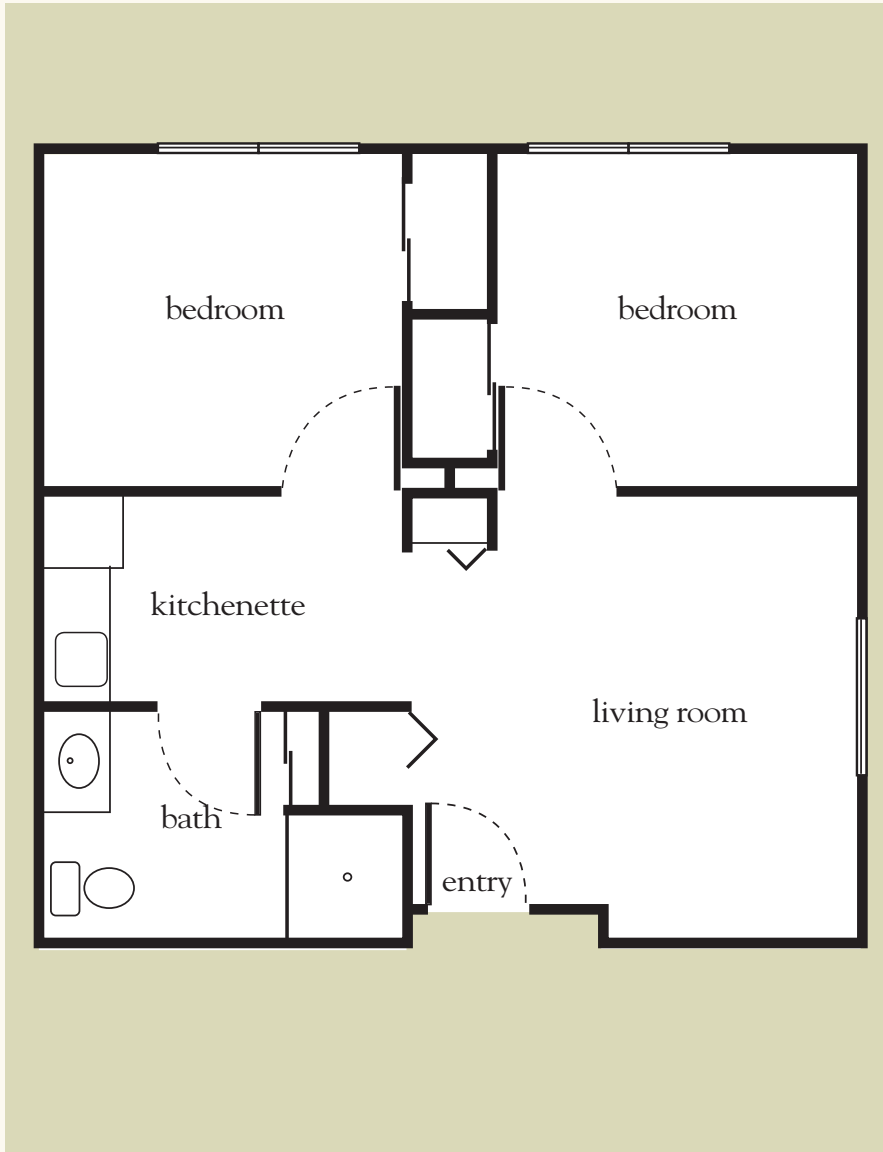

Measurements are an approximation and can vary by apartment.

Independent Living Studio

517 sq. ft.

Independent Living Studio Floor Plan

Apartment No. _____ Apartment Rate _____

Notes _____

Name _____ Date _____

Life Guidance® Memory Care Studio

370 sq. ft.

Memory Care Studio Floor Plan

Date _____ Name _____

Apartment No. _____ Apartment Rate _____ Expires _____

Notes _____

Atria HEARTHSTONE

785.234.6225 | AtriaHearthstone.com

Measurements are an approximation and can vary by apartment.

Life Guidance[®] Memory Care Companion Studio

527 sq. ft.

Memory Care Companion Studio Floor Plan

Date _____ Name _____

Apartment No. _____ Apartment Rate _____ Expires _____

Notes _____

Atria HEARTHSTONE

785.234.6225 | AtriaHearthstone.com

Measurements are an approximation and can vary by apartment.

Independent Living One Bedroom

554 sq. ft.

Apartment No. _____ Apartment Rate _____