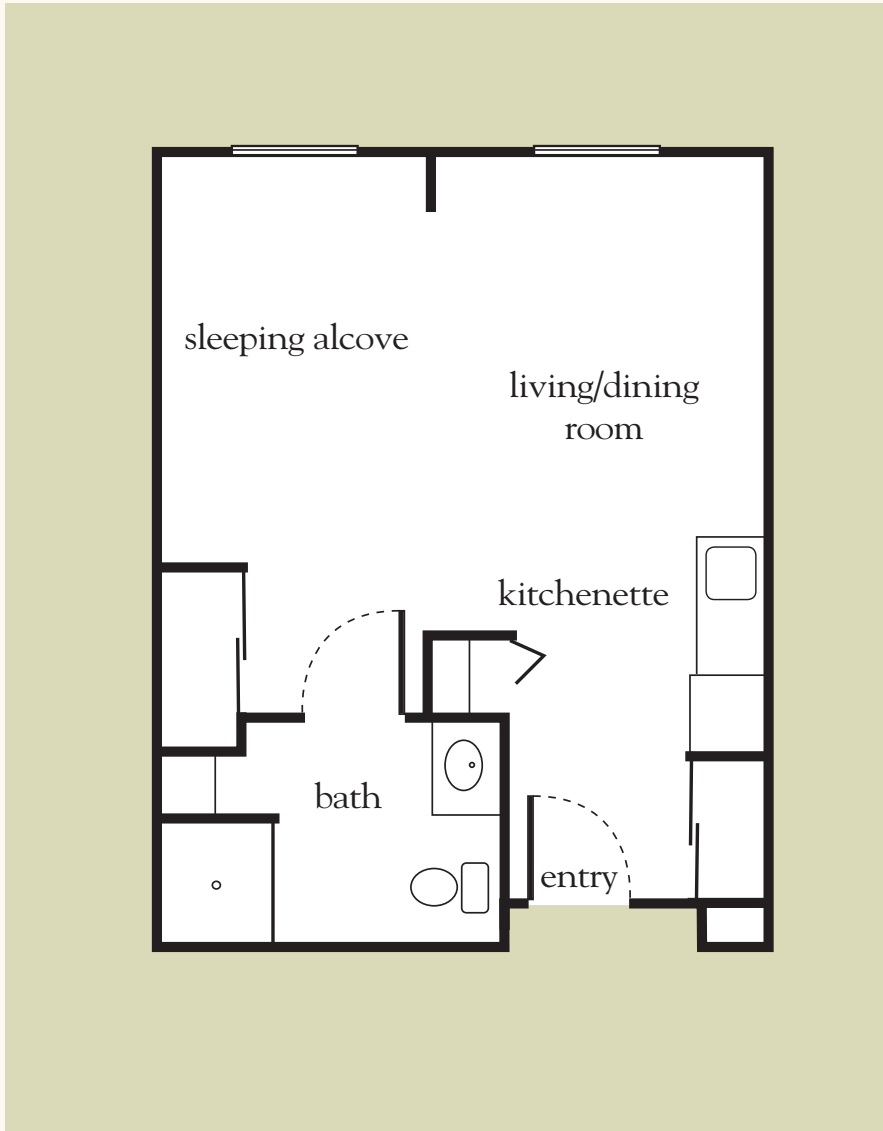

785.234.6225 | AtriaHearthstone.com

Measurements are an approximation and can vary by apartment. All rates are subject to change.

Independent Living Two Bedroom

822-1,108 sq. ft.

Independent Living Two-Bedroom Floor Plan

Assisted Living Two Bedroom – East

800 sq. ft.

Assisted Living Two-Bedroom Floor Plan – East

Apartment No. _____ Apartment Rate _____

Notes _____

Name _____ Date _____

Expires _____

785.234.6225 | AtriaHearthstone.com

Measurements are an approximation and can vary by apartment. All rates are subject to change.

Life Guidance® Memory Care Studio

370 sq. ft.

Memory Care Studio Floor Plan

Date _____ Name _____

Apartment No. _____ Apartment Rate _____ Expires _____

Notes _____

Atria HEARTHSTONE

785.234.6225 | AtriaHearthstone.com

Measurements are an approximation and can vary by apartment.

Life Guidance[®] Memory Care Shared Suite

527 sq. ft.

Memory Care Shared Suite Floor Plan