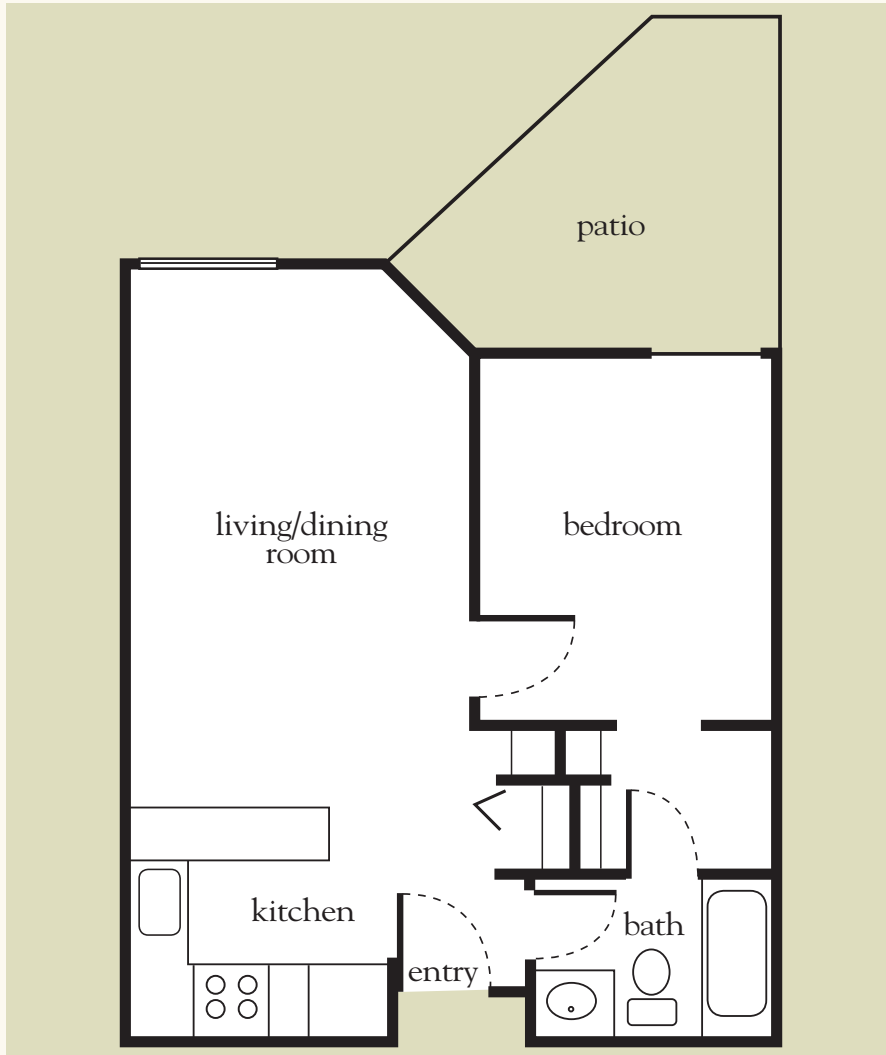

Measurements are an approximation and can vary by apartment.

Life Guidance[®] Memory Care Companion Studio

527 sq. ft.

Memory Care Companion Studio Floor Plan

Date _____ Name _____

Apartment No. _____ Apartment Rate _____ Expires _____

Notes _____

Atria HEARTHSTONE

785.234.6225 | AtriaHearthstone.com

Measurements are an approximation and can vary by apartment.

Independent Living One Bedroom

554 sq. ft.

Apartment No. _____ Apartment Rate _____

Notes _____

Name _____ Date _____

Expires _____

Atria HEARTHSTONE

785.234.6225 | AtriaHearthstone.com

Measurements are an approximation and can vary by apartment. All rates are subject to change.

Independent Living One-Bedroom Floor Plan

785.234.6225 | AtriaHearthstone.com

Measurements are an approximation and can vary by apartment. All rates are subject to change.

Independent Living Two Bedroom

822-1,108 sq. ft.

Independent Living Two-Bedroom Floor Plan