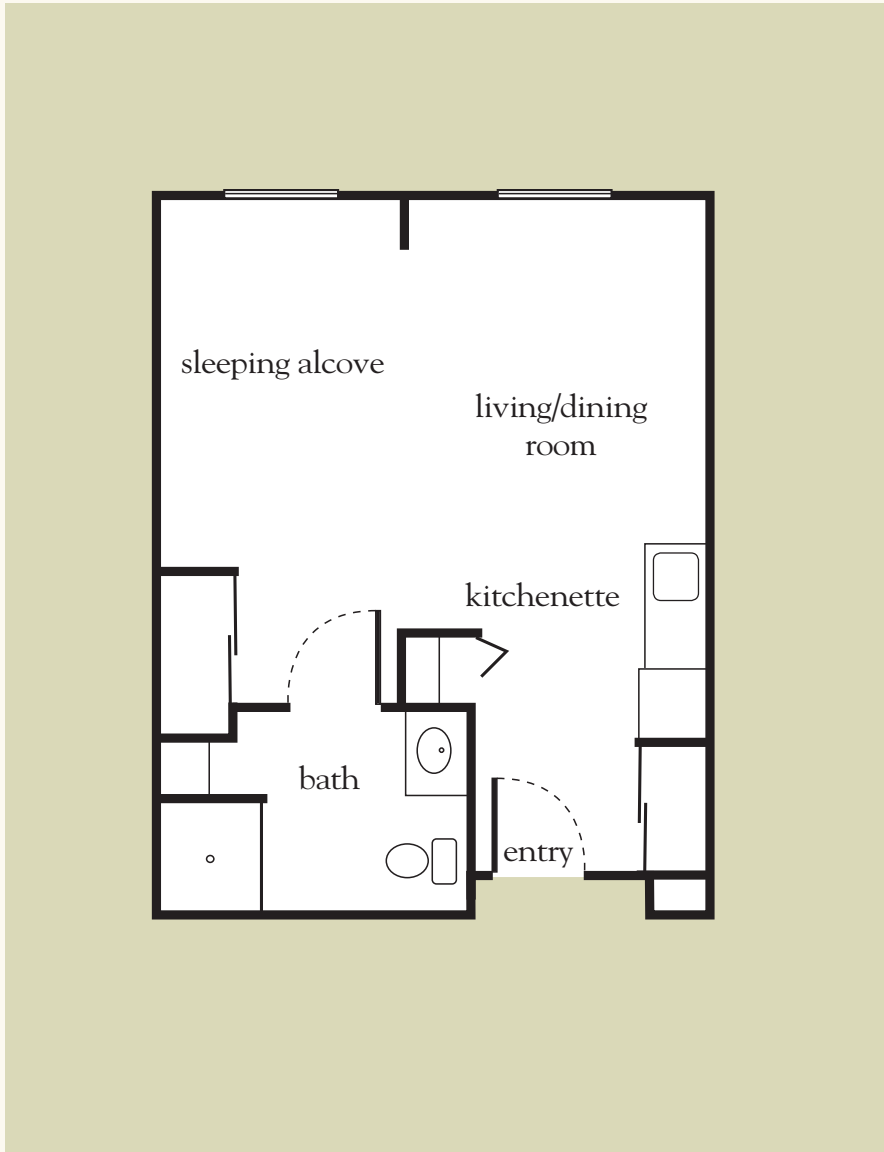

Measurements are an approximation and can vary by apartment.

Independent Living Studio

517 sq. ft.

Independent Living Studio Floor Plan

Apartment No. _____ Apartment Rate _____

Notes _____

Name _____ Date _____

Expires _____

Atria HEARTHSTONE

785.234.6225 | AtriaHearthstone.com

Measurements are an approximation and can vary by apartment. All rates are subject to change.

Assisted Living Studio – East

370 sq. ft.

Assisted Living Studio Floor Plan – East

Life Guidance® Memory Care Studio

370 sq. ft.

Memory Care Studio Floor Plan

Date _____ Name _____

Apartment No. _____ Apartment Rate _____ Expires _____

Notes _____

Atria HEARTHSTONE

785.234.6225 | AtriaHearthstone.com

Measurements are an approximation and can vary by apartment.

Life Guidance[®] Memory Care Companion Studio

527 sq. ft.

Memory Care Companion Studio Floor Plan

Date _____ Name _____

Apartment No. _____ Apartment Rate _____ Expires _____