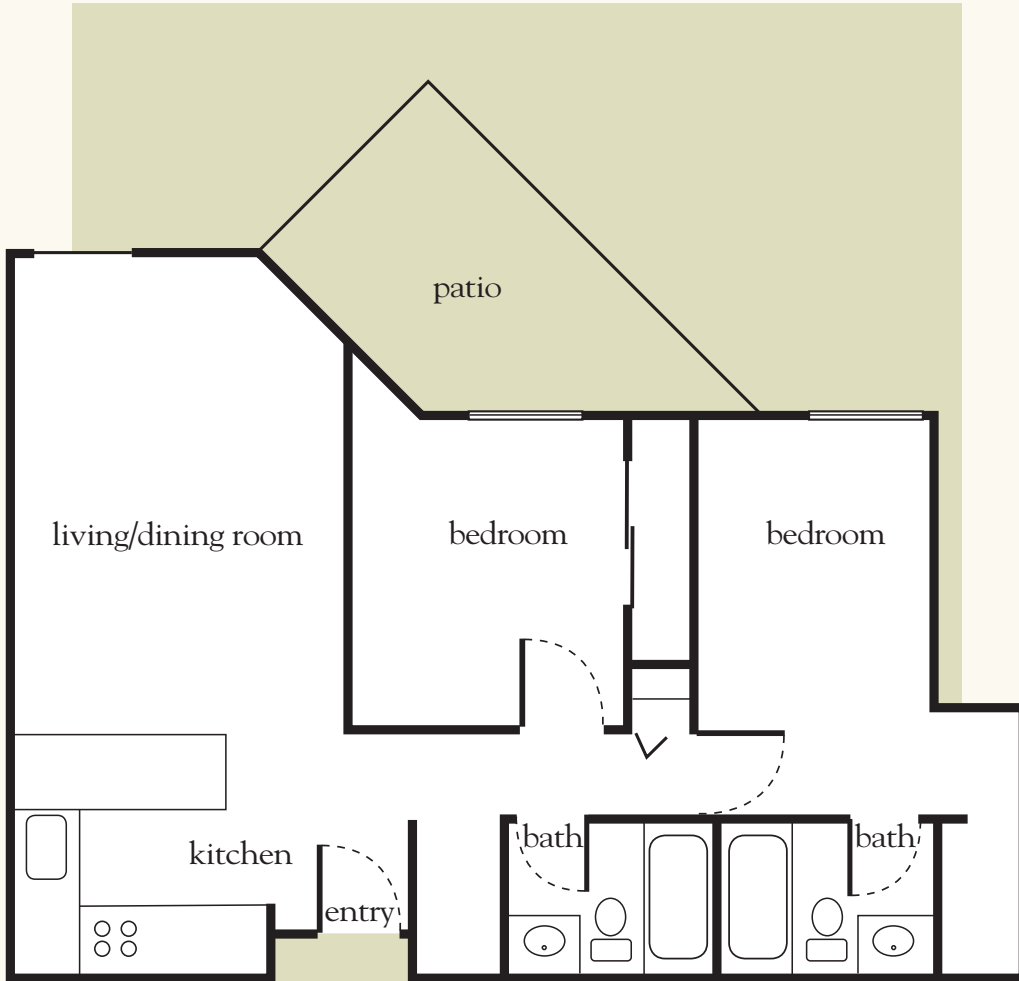

Notes _____

Name _____ Date _____

Expires _____

Atria HEARTHSTONE

785.234.6225 | AtriaHearthstone.com

Measurements are an approximation and can vary by apartment. All rates are subject to change.

Independent Living One-Bedroom Floor Plan

Assisted Living One Bedroom – East

555 sq. ft.

Assisted Living One-Bedroom Floor Plan – East

Apartment No. _____ Apartment Rate _____

Notes _____

Name _____ Date _____

Expires _____

Atria HEARTHSTONE

785.234.6225 | AtriaHearthstone.com

Measurements are an approximation and can vary by apartment. All rates are subject to change.

Independent Living Two Bedroom

822-1,108 sq. ft.

Independent Living Two-Bedroom Floor Plan