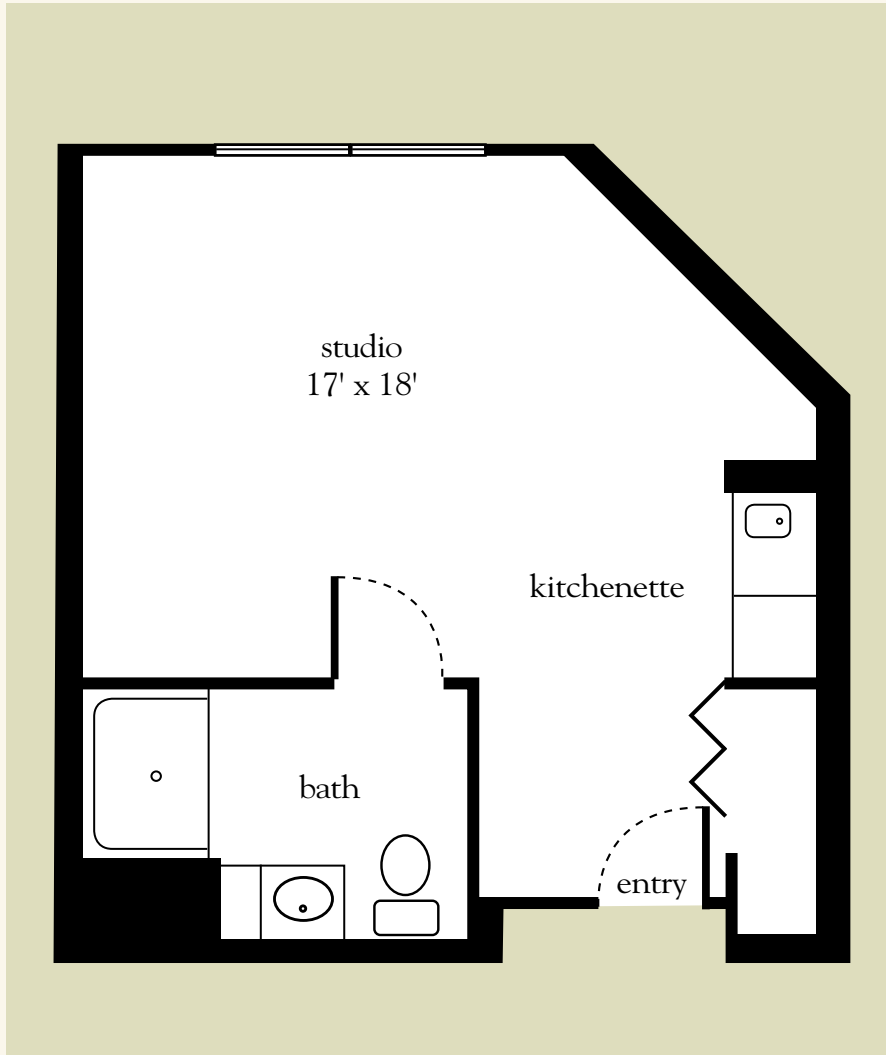

Studio

320 sq. ft.

Studio Floor Plan

Apartment No. _____ Apartment Rate _____

Notes _____

Name _____ Date _____

Expires _____

Atria BETHLEHEM

610.317.0700 | AtriaBethlehem.com

Measurements are an approximation and can vary by apartment. All rates are subject to change.

One Bedroom

400 sq. ft.

One-Bedroom Floor Plan

Apartment No. _____ Apartment Rate _____

Notes _____

Name _____ Date _____

Expires _____

Atria BETHLEHEM

610.317.0700 | AtriaBethlehem.com

Measurements are an approximation and can vary by apartment. All rates are subject to change.

Two Bedroom

460-676 sq. ft.