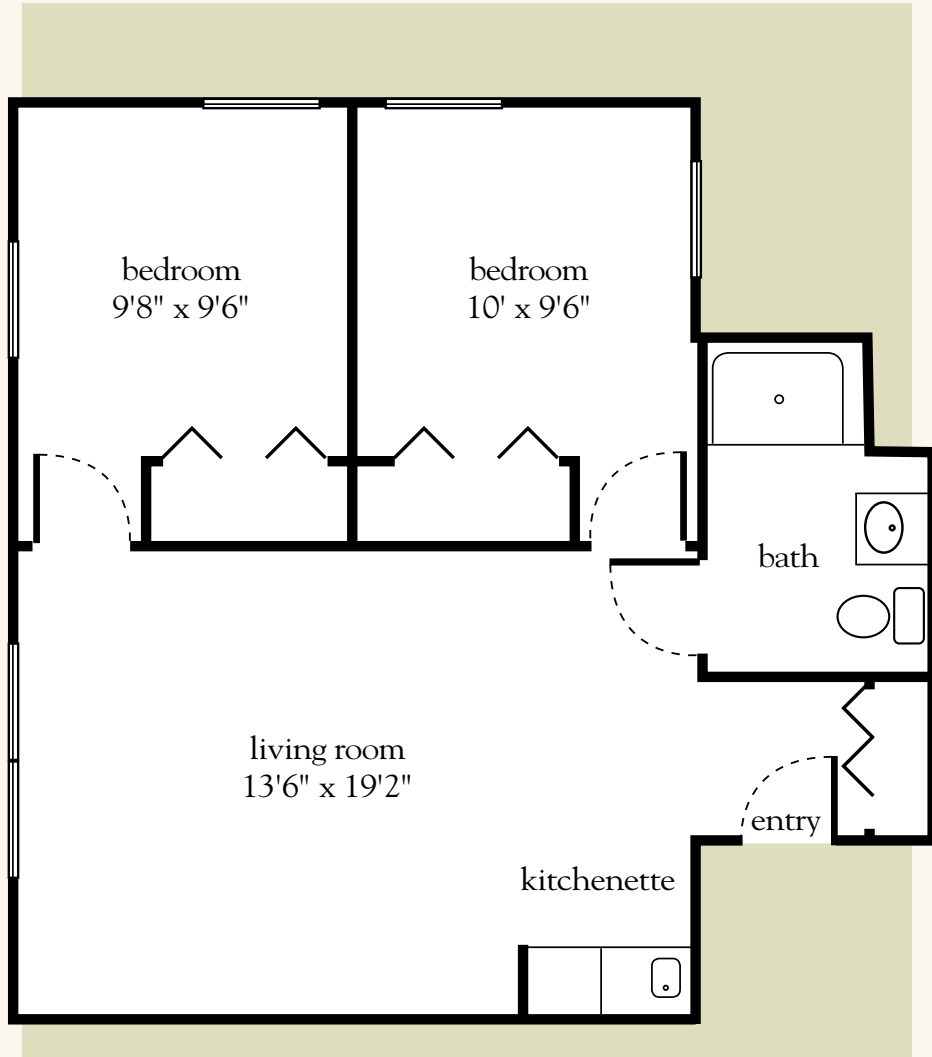

Studio

320 sq. ft.

Studio Floor Plan

Apartment No. _____ Apartment Rate _____

Notes _____

Name _____ Date _____

Expires _____

Atria BETHLEHEM

610.317.0700 | AtriaBethlehem.com

Measurements are an approximation and can vary by apartment. All rates are subject to change.

One Bedroom

400 sq. ft.

One-Bedroom Floor Plan

Apartment No. _____ Apartment Rate _____

Notes _____

Name _____ Date _____

Expires _____

Atria BETHLEHEM

610.317.0700 | AtriaBethlehem.com

Measurements are an approximation and can vary by apartment. All rates are subject to change.

Two Bedroom

460-676 sq. ft.

Two-Bedroom Floor Plan

Apartment No. _____ Apartment Rate _____

Notes _____

Name _____ Date _____

Expires _____

Atria BETHLEHEM

610.317.0700 | AtriaBethlehem.com

Measurements are an approximation and can vary by apartment. All rates are subject to change.