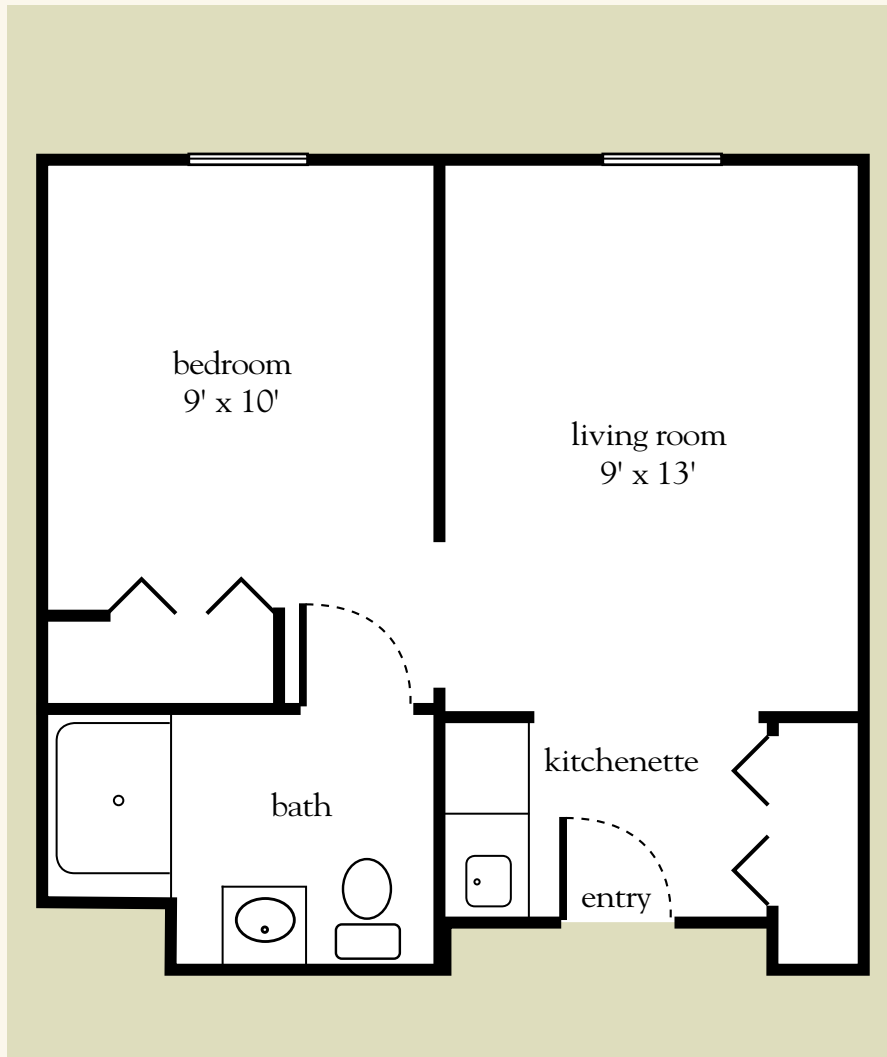

Studio

320 sq. ft.

Studio Floor Plan

Apartment No. _____ Apartment Rate _____

Notes _____

Name _____ Date _____

Expires _____

Atria BETHLEHEM

610.317.0700 | AtriaBethlehem.com

Measurements are an approximation and can vary by apartment. All rates are subject to change.

One Bedroom

400 sq. ft.

One-Bedroom Floor Plan

Apartment No. _____ Apartment Rate _____

Notes _____

Name _____ Date _____

Expires _____

Atria BETHLEHEM

610.317.0700 | AtriaBethlehem.com

Measurements are an approximation and can vary by apartment. All rates are subject to change.

Two Bedroom

460-676 sq. ft.