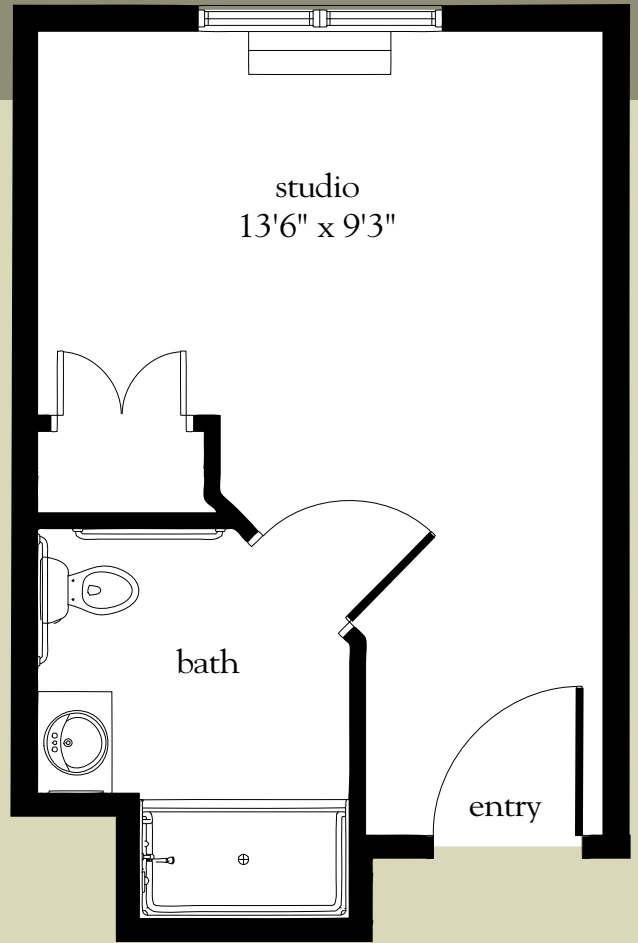

6

The Aster

300-350 sq. ft.

Memory Care Studio Floor Plan

Date _____

Name _____

Apartment No. _____

Apartment Rate _____

Expires _____

Notes _____