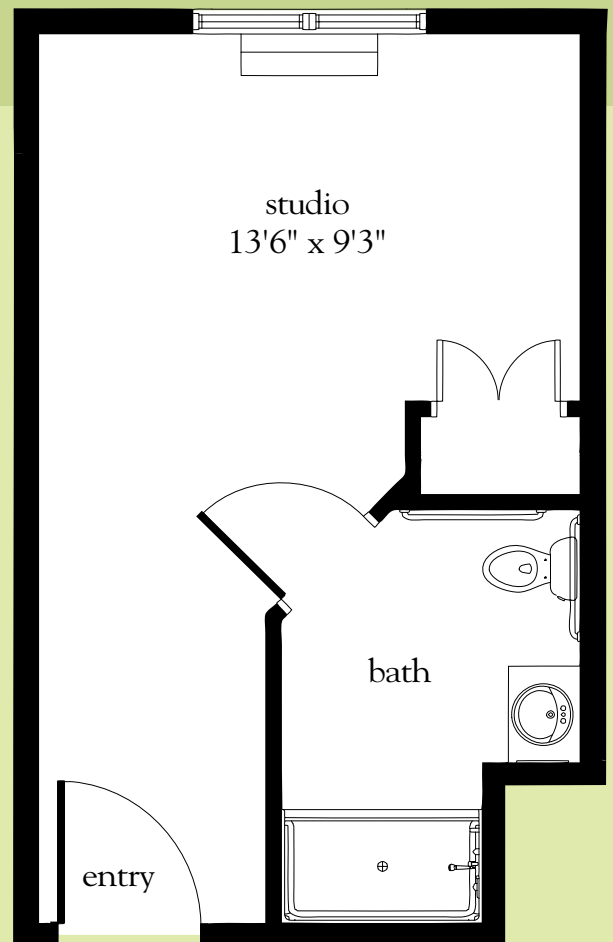

7

The Buttercup

300-350 sq. ft.

Memory Care Studio Floor Plan

Date _____

Name _____

Apartment No. _____

Apartment Rate _____

Expires _____

Notes _____