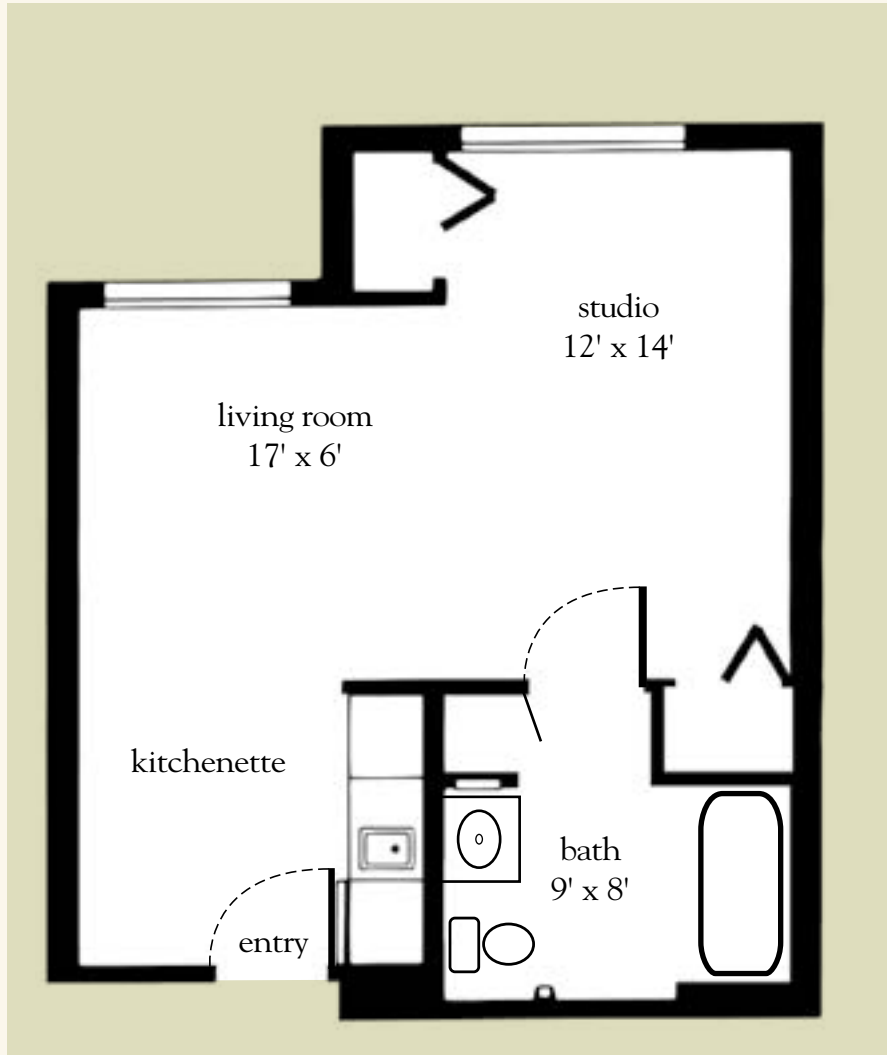

Aspen

Apartment No. _____ Apartment Rate _____

Notes _____

_____

_____

Name _____ Date _____

Expires _____

Atria Park OF SIERRA POINTE

480.767.9800 | AtriaSierraPointe.com

Measurements are an approximation and can vary by apartment. All rates are subject to change.

427 sq. ft.

Studio Floor Plan