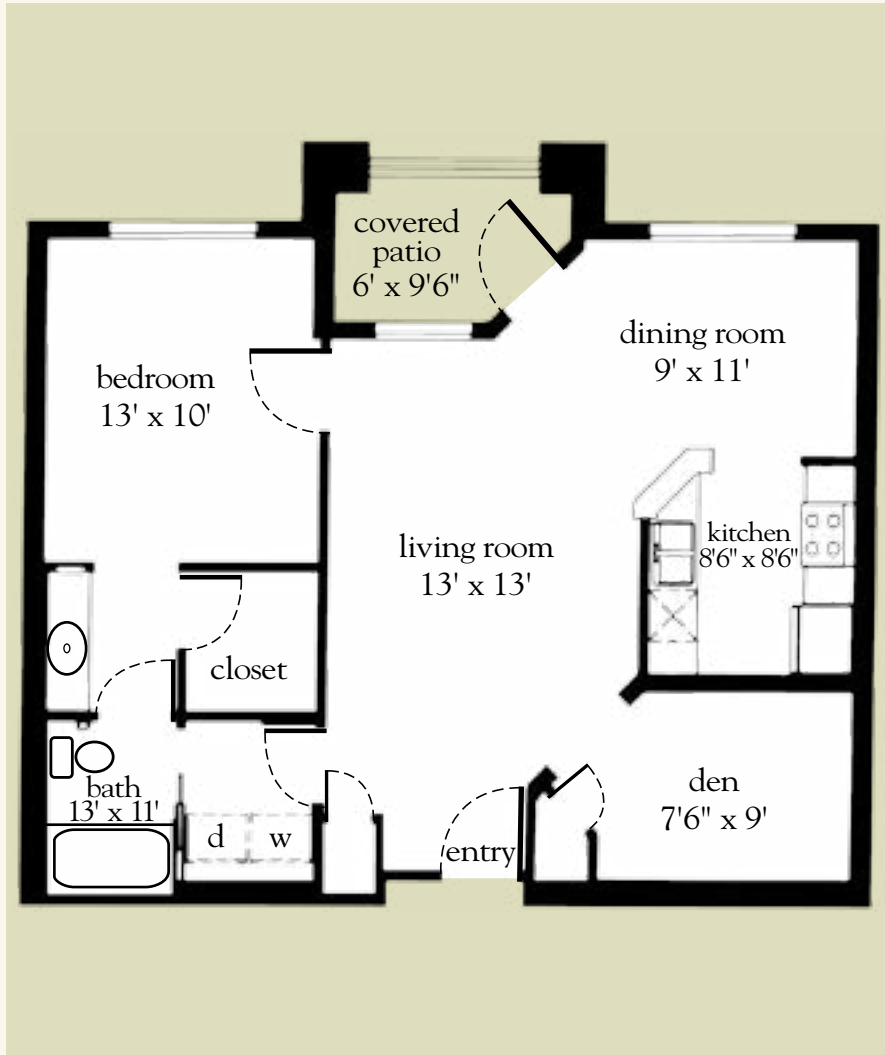

568 sq. ft.

One-Bedroom Floor Plan

Santa Rosa

723 sq. ft.

One-Bedroom Floor Plan

Apartment No. _____ Apartment Rate _____

Notes _____

Name _____ Date _____

Expires _____

Atria Park OF SIERRA POINTE

480.767.9800 | AtriaSierraPointe.com

Measurements are an approximation and can vary by apartment. All rates are subject to change.

Estrella

879 sq. ft.

One-Bedroom with Den Floor Plan

Paloma

894 sq. ft.

One-Bedroom Floor Plan

Apartment No. _____ Apartment Rate _____

Notes _____

Name _____ Date _____

Expires _____

Atria Park OF SIERRA POINTE