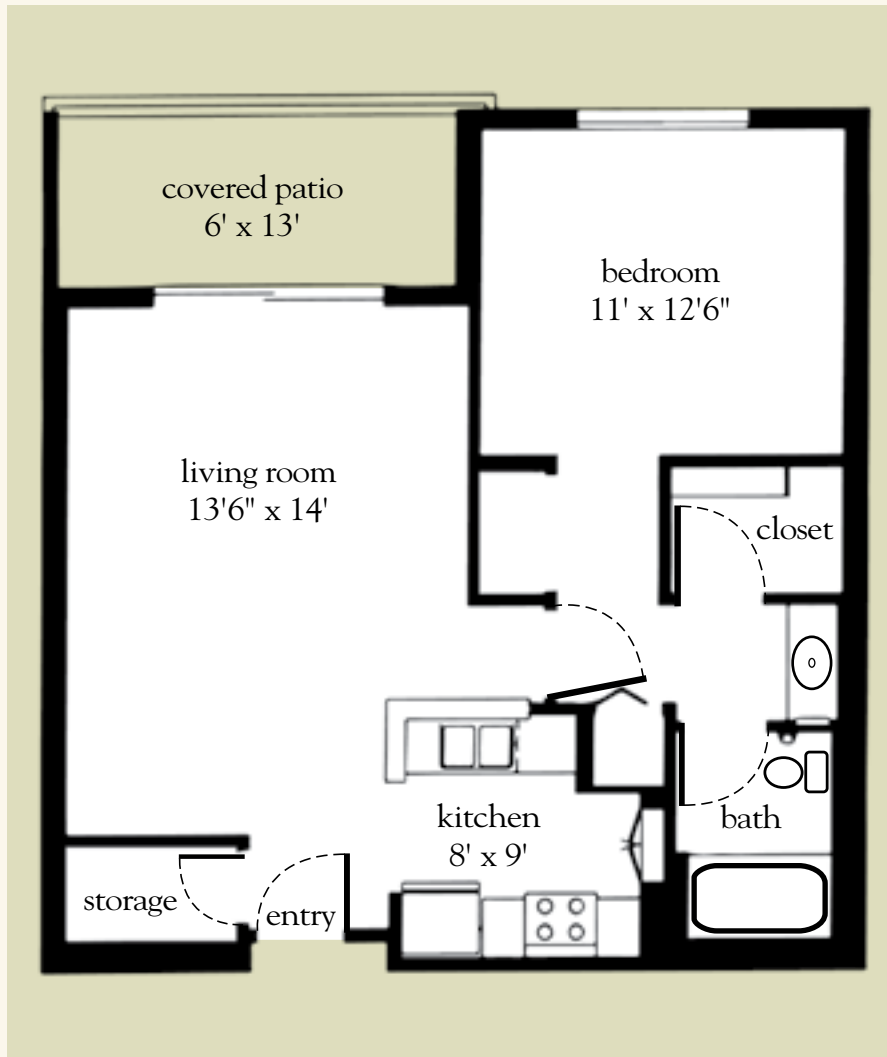

San Mateo

Apartment No. _____ Apartment Rate _____

Notes _____

Name _____ Date _____

Expires _____

Atria Park OF SIERRA POINTE

480.767.9800 | AtriaSierraPointe.com

Measurements are an approximation and can vary by apartment. All rates are subject to change.

568 sq. ft.

One-Bedroom Floor Plan

Santa Rosa

723 sq. ft.

One-Bedroom Floor Plan

Apartment No. _____ Apartment Rate _____

Notes _____

Name _____ Date _____

Expires _____

Atria Park OF SIERRA POINTE

480.767.9800 | AtriaSierraPointe.com

Measurements are an approximation and can vary by apartment. All rates are subject to change.

Estrella

879 sq. ft.

One-Bedroom with Den Floor Plan

Paloma

894 sq. ft.

One-Bedroom Floor Plan

Apartment No. _____ Apartment Rate _____

Notes _____

Name _____ Date _____

Expires _____

Atria Park OF SIERRA POINTE