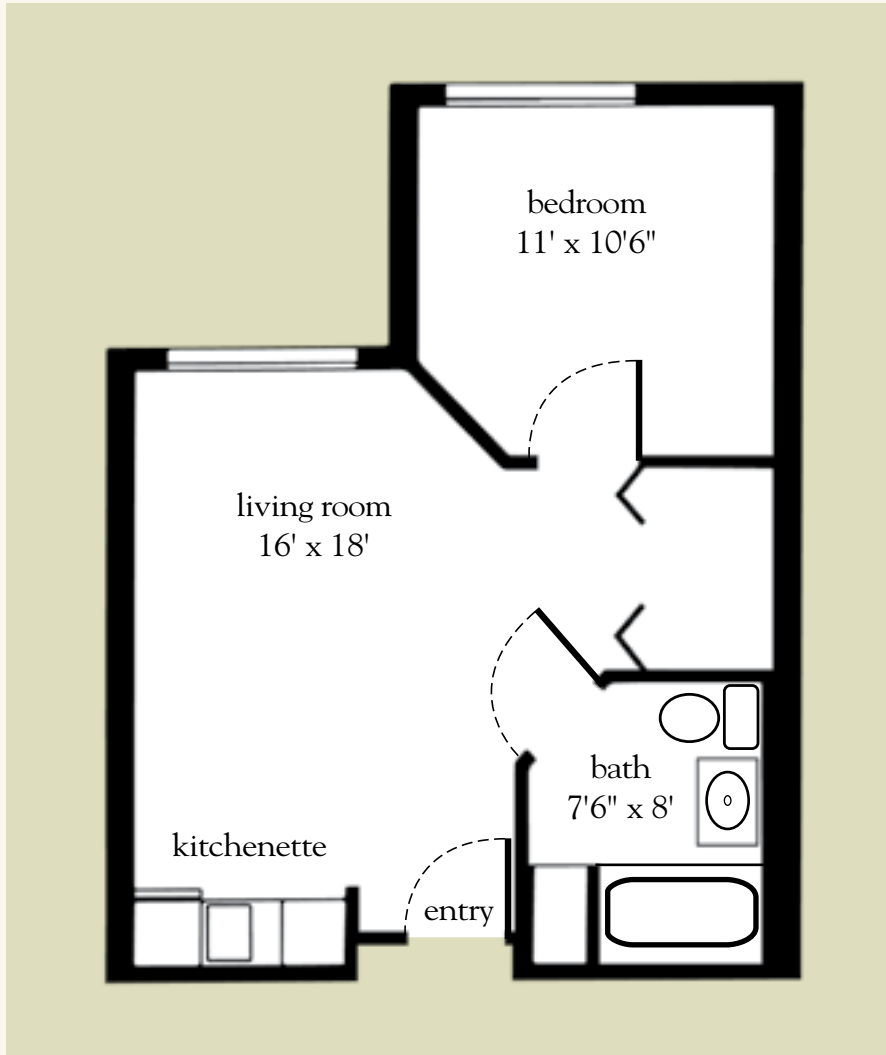

568 sq. ft.

One-Bedroom Floor Plan

Santa Rosa

723 sq. ft.

One-Bedroom Floor Plan

Apartment No. _____ Apartment Rate _____

Notes _____

Name _____ Date _____

480.767.9800 | AtriaSierraPointe.com

Measurements are an approximation and can vary by apartment. All rates are subject to change.

Sierra

1,444 sq. ft.

Two-Bedroom, Two-Bath Floor Plan

Apartment No. _____ Apartment Rate _____

427 sq. ft.

Studio Floor Plan

Birch

Apartment No. _____ Apartment Rate _____

Notes _____

Name _____ Date _____

Expires _____

Atria Park OF SIERRA POINTE

480.767.9800 | AtriaSierraPointe.com

Measurements are an approximation and can vary by apartment. All rates are subject to change.

465 sq. ft.

Studio Floor Plan

Cedar

Apartment No. _____ Apartment Rate _____