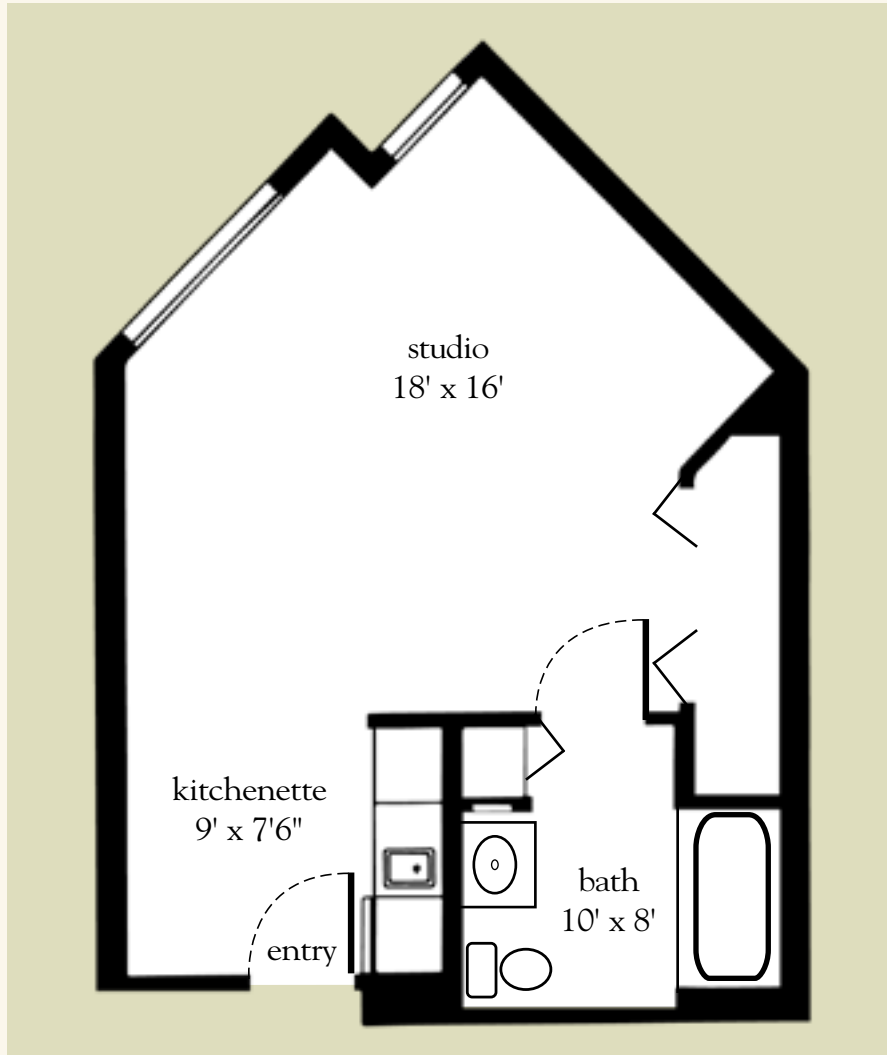

480.767.9800 | AtriaSierraPointe.com

Measurements are an approximation and can vary by apartment. All rates are subject to change.

Sierra

1,444 sq. ft.

Two-Bedroom, Two-Bath Floor Plan

Apartment No. _____ Apartment Rate _____

Aspen

Apartment No. _____ Apartment Rate _____

Notes _____

Name _____ Date _____

Expires _____

Atria Park OF SIERRA POINTE

480.767.9800 | AtriaSierraPointe.com

Measurements are an approximation and can vary by apartment. All rates are subject to change.

427 sq. ft.

Studio Floor Plan

Birch

Apartment No. _____ Apartment Rate _____

Notes _____

Name _____ Date _____

Expires _____

Atria Park OF SIERRA POINTE

480.767.9800 | AtriaSierraPointe.com

Measurements are an approximation and can vary by apartment. All rates are subject to change.

465 sq. ft.

Studio Floor Plan

Cedar

Apartment No. _____ Apartment Rate _____