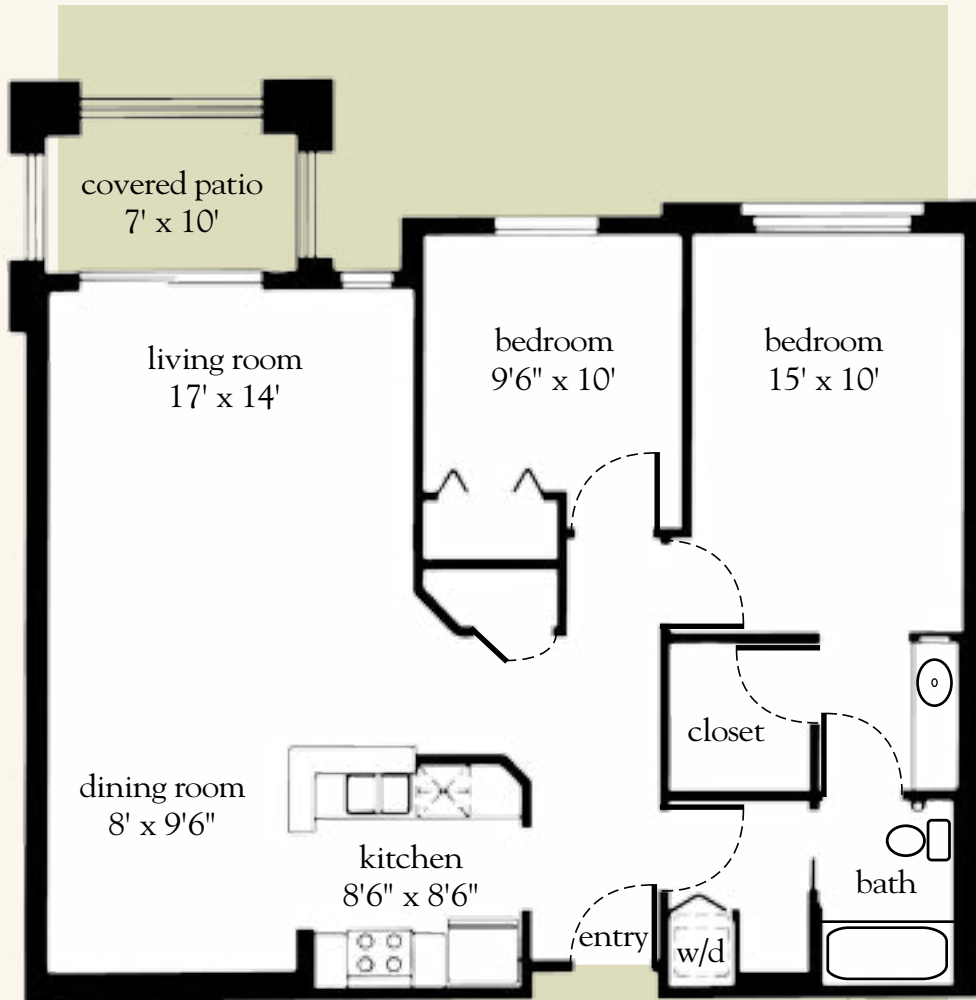

Paloma

894 sq. ft.

One-Bedroom Floor Plan

Apartment No. _____ Apartment Rate _____

Notes _____

Name _____ Date _____

Expires _____

Atria Park OF SIERRA POINTE

480.767.9800 | AtriaSierraPointe.com

Measurements are an approximation and can vary by apartment. All rates are subject to change.

Catalina

1,011 sq. ft.

Two-Bedroom Floor Plan

Apartment No. _____ Apartment Rate _____

McDowell

1,150 sq. ft.

Two-Bedroom, Two-Bath Floor Plan

Apartment No. _____ Apartment Rate _____

Notes _____

Name _____ Date _____

Expires _____

Atria Park OF SIERRA POINTE