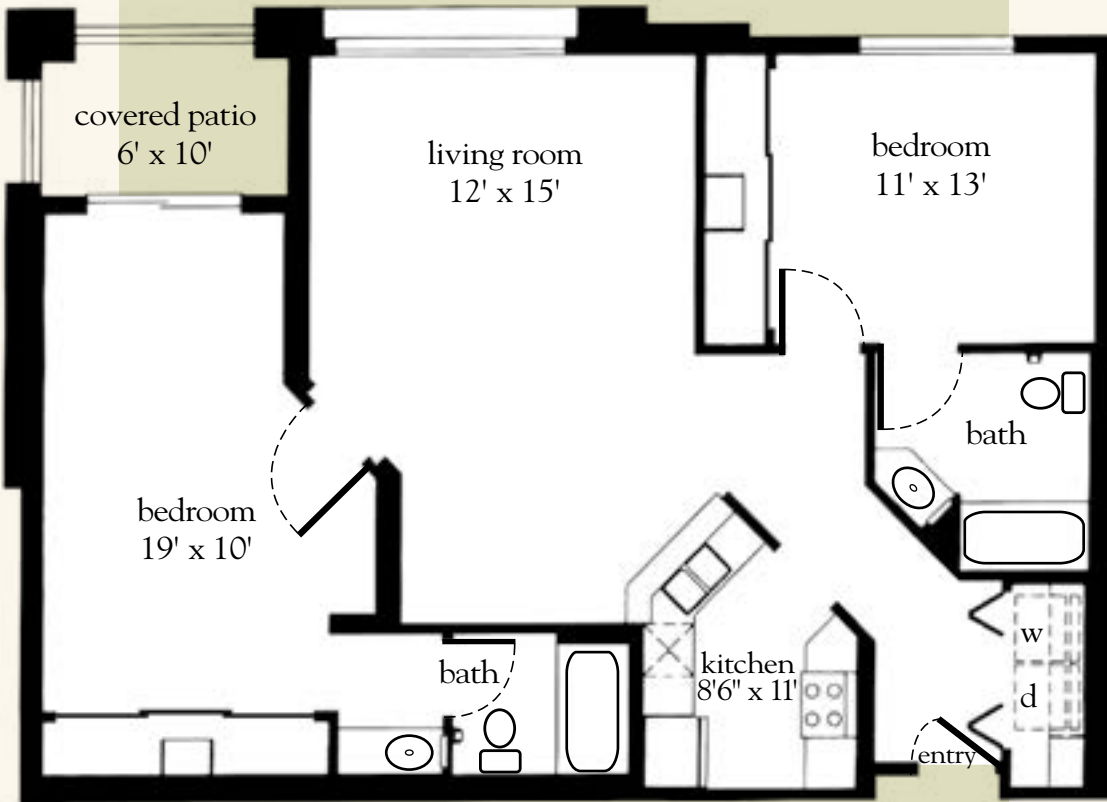

480.767.9800 | AtriaSierraPointe.com

Measurements are an approximation and can vary by apartment. All rates are subject to change.

Catalina

1,011 sq. ft.

Two-Bedroom Floor Plan

Apartment No. _____ Apartment Rate _____

Notes _____

Name _____ Date _____

Expires _____

Atria Park OF SIERRA POINTE

480.767.9800 | AtriaSierraPointe.com

Measurements are an approximation and can vary by apartment. All rates are subject to change.

McDowell

1,150 sq. ft.

Two-Bedroom, Two-Bath Floor Plan

Apartment No. _____ Apartment Rate _____

Notes _____

Name _____ Date _____

Expires _____

Atria Park OF SIERRA POINTE

480.767.9800 | AtriaSierraPointe.com

Measurements are an approximation and can vary by apartment. All rates are subject to change.

Sierra

1,444 sq. ft.

Two-Bedroom, Two-Bath Floor Plan

Apartment No. _____ Apartment Rate _____