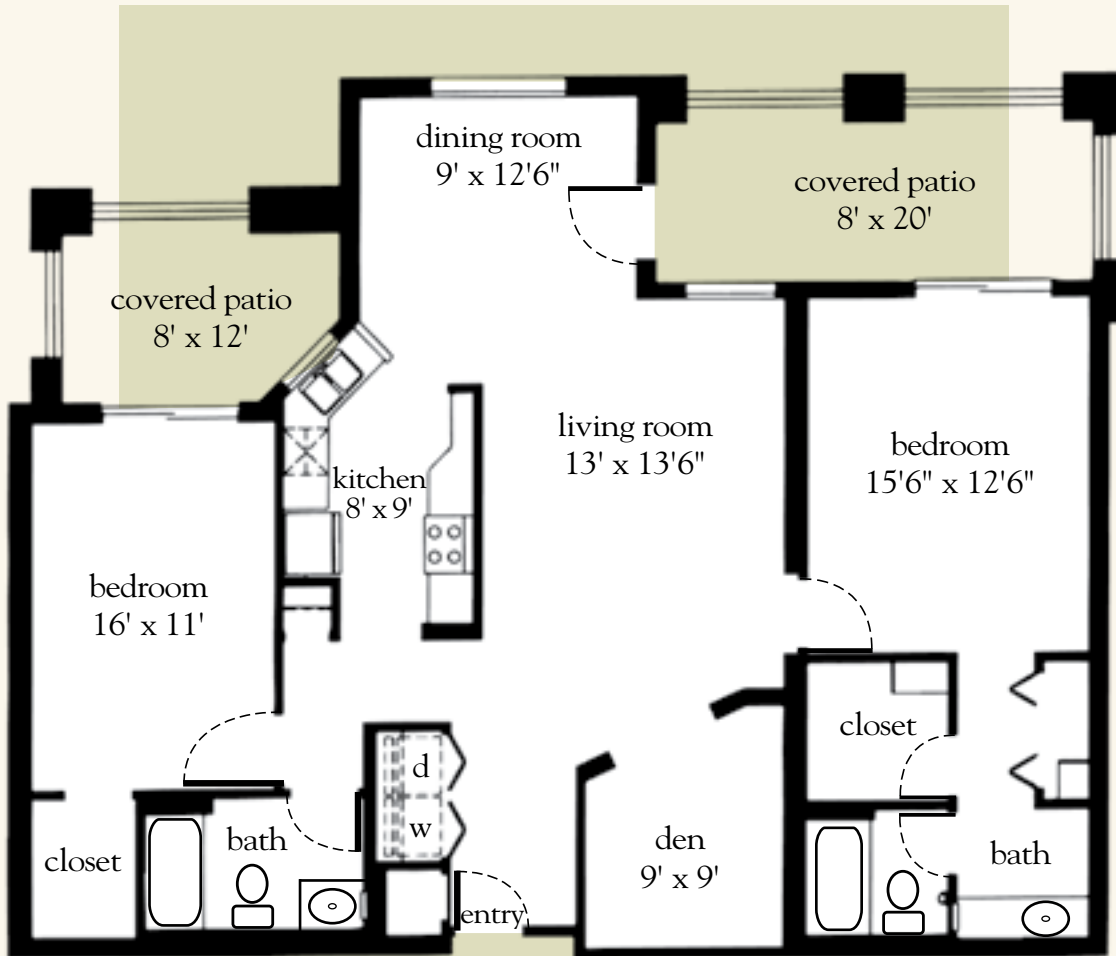

480.767.9800 | AtriaSierraPointe.com

Measurements are an approximation and can vary by apartment. All rates are subject to change.

Catalina

1,011 sq. ft.

Two-Bedroom Floor Plan

Apartment No. _____ Apartment Rate _____

McDowell

1,150 sq. ft.

Two-Bedroom, Two-Bath Floor Plan

Apartment No. _____ Apartment Rate _____

Notes _____

Name _____ Date _____

Expires _____

Atria Park OF SIERRA POINTE

480.767.9800 | AtriaSierraPointe.com

Measurements are an approximation and can vary by apartment. All rates are subject to change.

Sierra

1,444 sq. ft.

Two-Bedroom, Two-Bath Floor Plan

Apartment No. _____ Apartment Rate _____