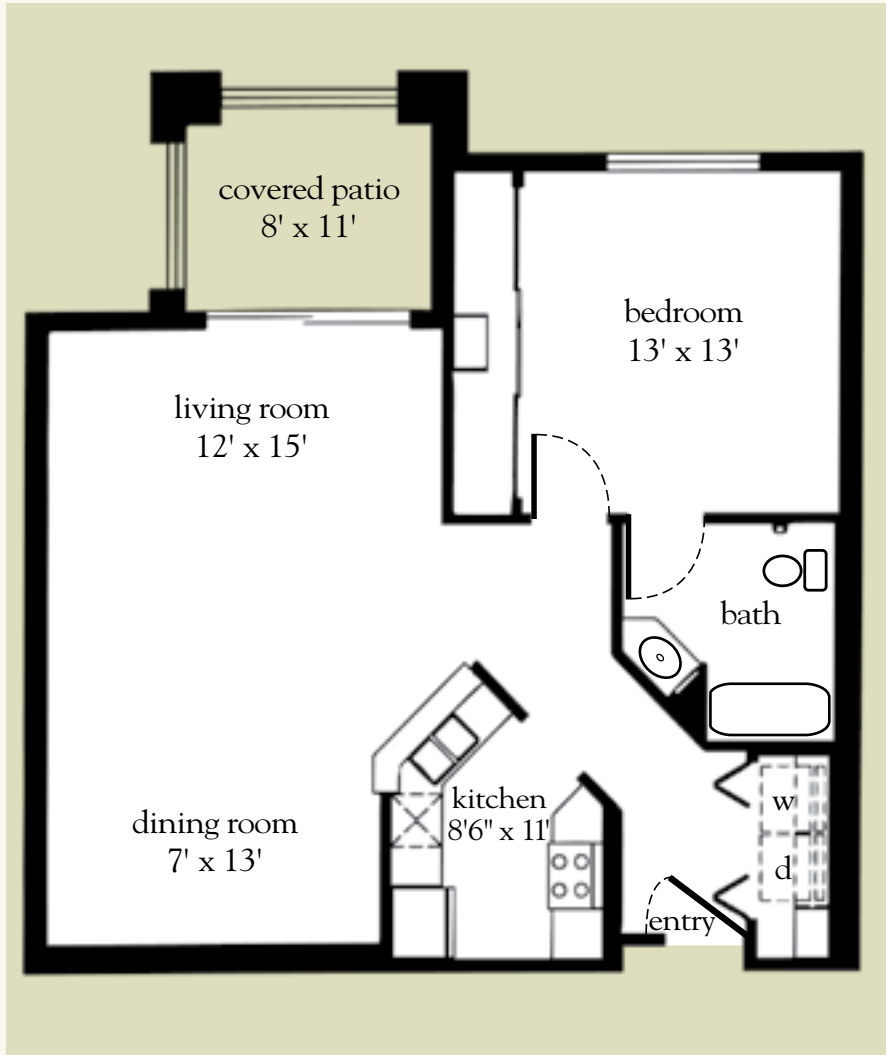

568 sq. ft.

One-Bedroom Floor Plan

Santa Rosa

723 sq. ft.

One-Bedroom Floor Plan

Apartment No. _____ Apartment Rate _____

Notes _____

Name _____ Date _____

Expires _____

Atria Park OF SIERRA POINTE

480.767.9800 | AtriaSierraPointe.com

Measurements are an approximation and can vary by apartment. All rates are subject to change.

Estrella

879 sq. ft.

One-Bedroom with Den Floor Plan

Paloma

894 sq. ft.

One-Bedroom Floor Plan

Apartment No. _____ Apartment Rate _____

Notes _____

Name _____ Date _____

Expires _____

Atria Park OF SIERRA POINTE

480.767.9800 | AtriaSierraPointe.com

Measurements are an approximation and can vary by apartment. All rates are subject to change.

Catalina

1,011 sq. ft.

Two-Bedroom Floor Plan

Apartment No. _____ Apartment Rate _____