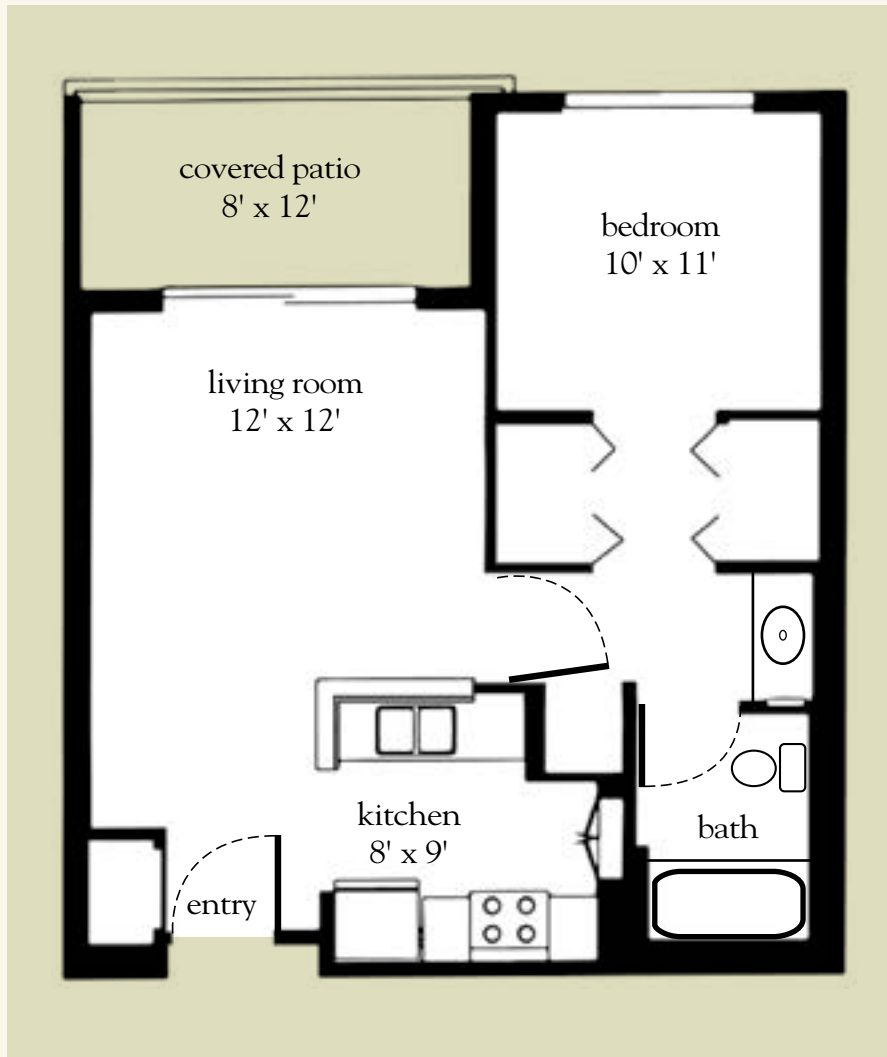

San Mateo

Apartment No. _____ Apartment Rate _____

Notes _____

Name _____ Date _____

Expires _____

Atria Park OF SIERRA POINTE

480.767.9800 | AtriaSierraPointe.com

Measurements are an approximation and can vary by apartment. All rates are subject to change.

568 sq. ft.

One-Bedroom Floor Plan

Santa Rosa

723 sq. ft.

One-Bedroom Floor Plan

Apartment No. _____ Apartment Rate _____

Notes _____

Name _____ Date _____

Expires _____

Atria Park OF SIERRA POINTE

480.767.9800 | AtriaSierraPointe.com

Measurements are an approximation and can vary by apartment. All rates are subject to change.

Estrella

879 sq. ft.

One-Bedroom with Den Floor Plan