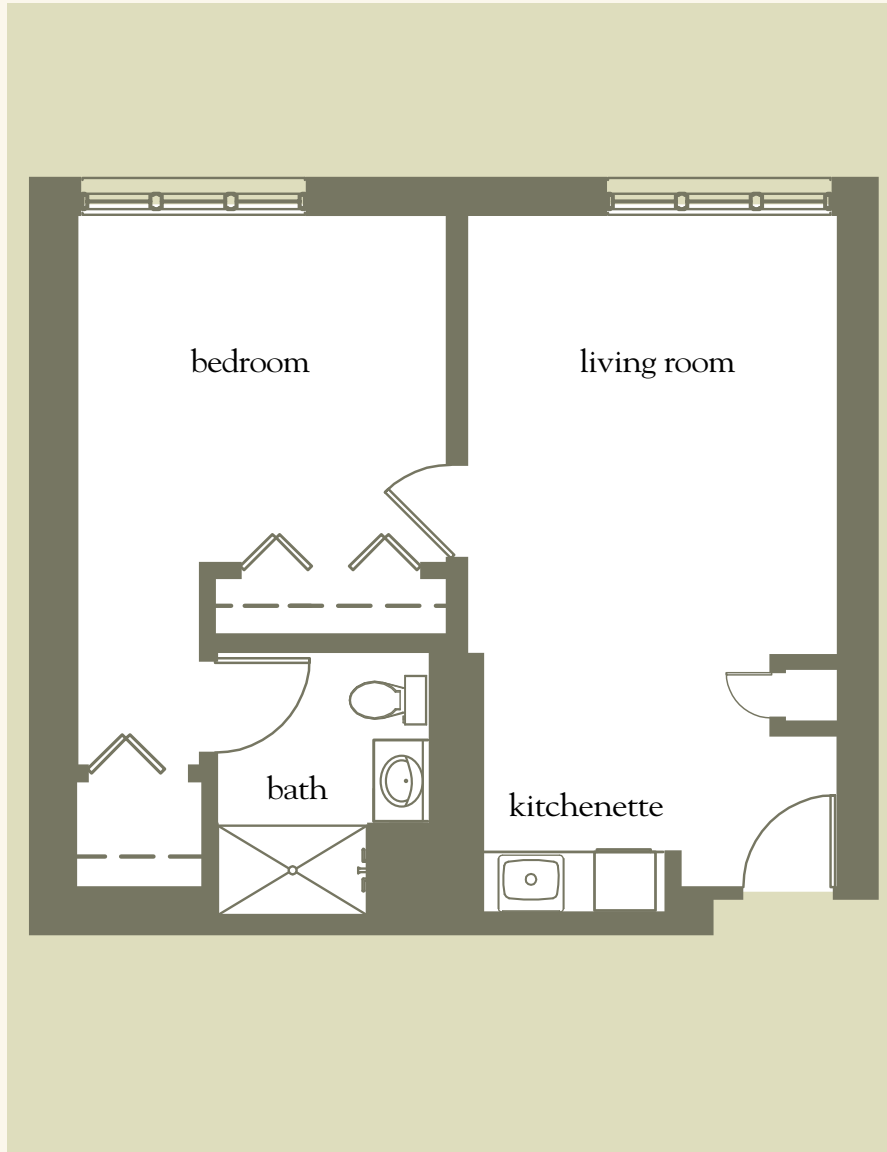

Studio

307 - 342 sq. ft.

Studio Floor Plan

Date _____ Name _____

Apartment No. _____ Apartment Rate _____ Expires _____

Notes _____

Atria ON THE HUDSON

914.762.1980 | www.atriaonthehudson.com

One Bedroom

572 - 680 sq. ft.

One-Bedroom Floor Plan

Date _____ Name _____

Apartment No. _____ Apartment Rate _____ Expires _____

Notes _____

Atria ON THE HUDSON

914.762.1980 | www.atriaonthehudson.com