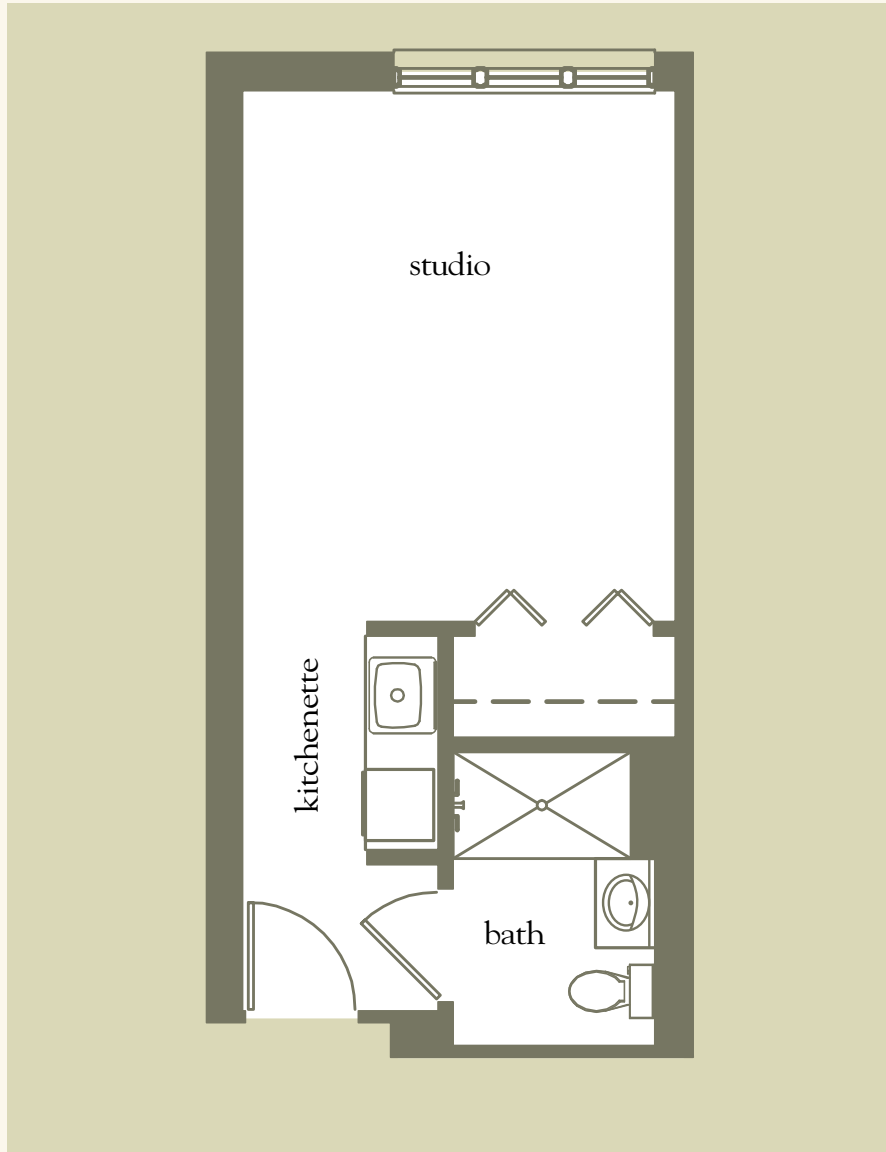

Studio

307 - 342 sq. ft.

Studio Floor Plan

Date _____ Name _____

Apartment No. _____ Apartment Rate _____ Expires _____

Notes _____

Atria ON THE HUDSON

914.762.1980 | www.atriaonthehudson.com

One Bedroom

572 - 680 sq. ft.

One-Bedroom Floor Plan

Date _____ Name _____

Apartment No. _____ Apartment Rate _____ Expires _____

Notes _____

Atria ON THE HUDSON

914.762.1980 | www.atriaonthehudson.com

Two Bedroom

865 sq. ft.

Two-Bedroom Floor Plan

Date _____ Name _____

Apartment No. _____ Apartment Rate _____ Expires _____

Notes _____

Atria ON THE HUDSON

914.762.1980 | www.atriaonthehudson.com