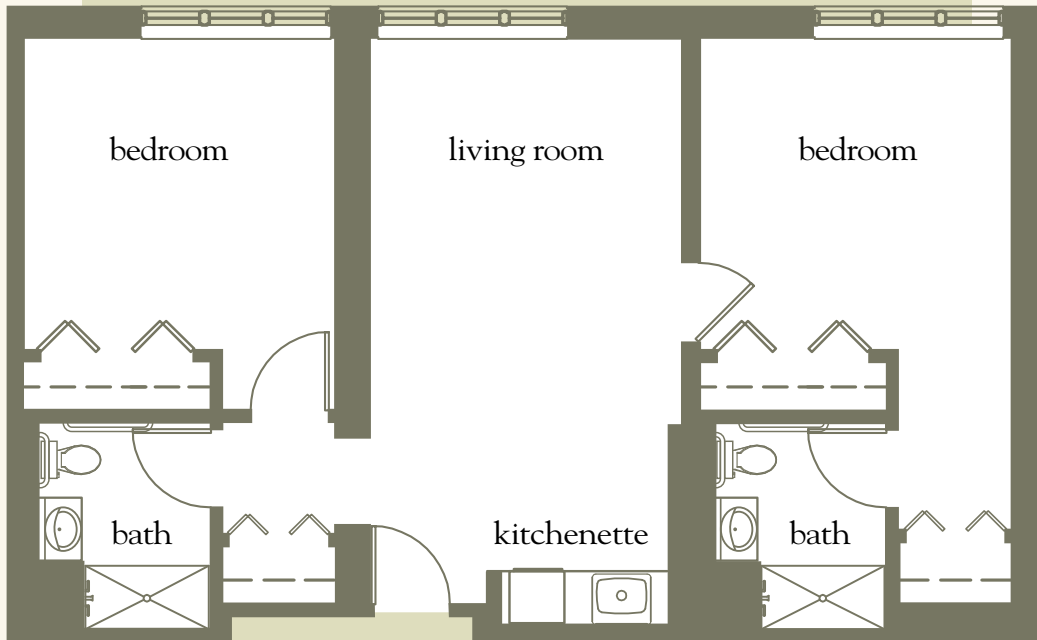

Studio

307 - 342 sq. ft.

Studio Floor Plan

Date _____ Name _____

Apartment No. _____ Apartment Rate _____ Expires _____

Notes _____

Atria ON THE HUDSON

914.762.1980 | www.atriaonthehudson.com

One Bedroom

572 - 680 sq. ft.

One-Bedroom Floor Plan

Date _____ Name _____

Apartment No. _____ Apartment Rate _____ Expires _____

Notes _____

Atria ON THE HUDSON

914.762.1980 | www.atriaonthehudson.com

Two Bedroom

865 sq. ft.

Two-Bedroom Floor Plan

Date _____ Name _____

Apartment No. _____ Apartment Rate _____ Expires _____

Notes _____

Atria ON THE HUDSON

914.762.1980 | www.atriaonthehudson.com