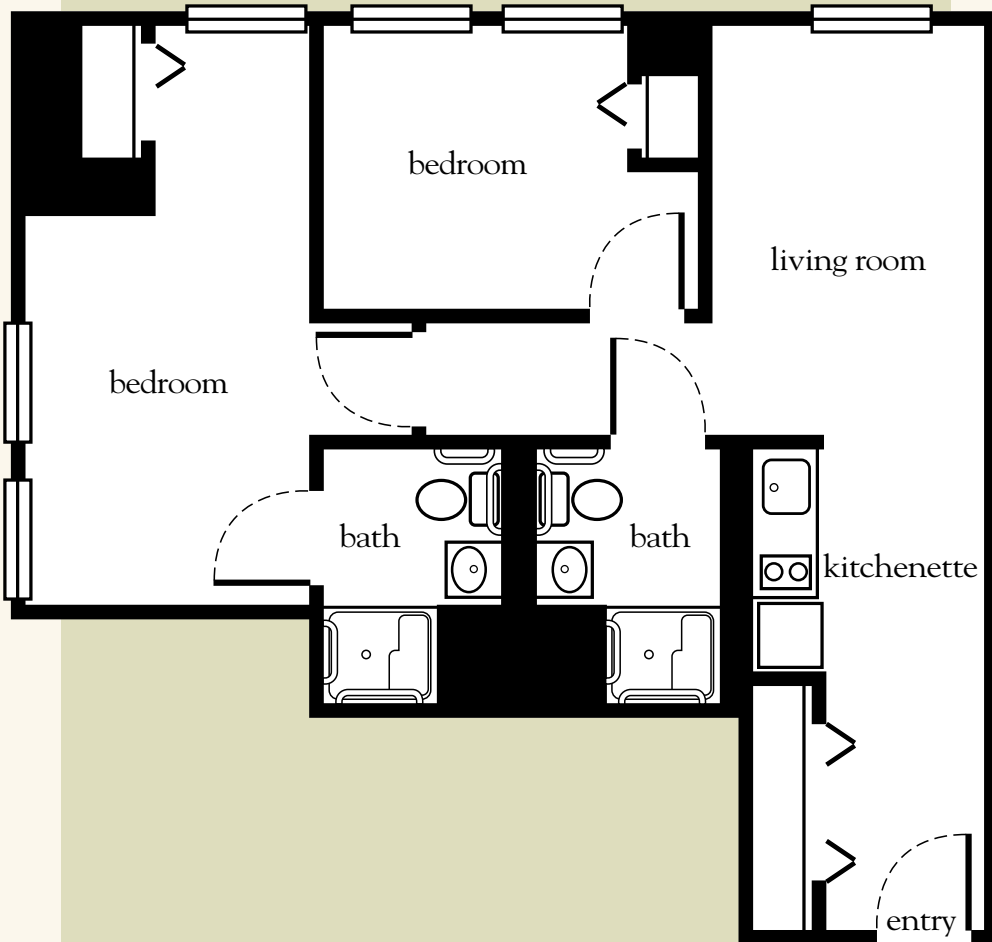

One Bedroom

365-575 sq. ft.

One-Bedroom Floor Plan

Date _____ Name _____

Apartment No. _____ Apartment Rate _____ Expires _____

Notes _____

Atria DRAPER PLACE

508.482.5995 | www.atriadraperplace.com

Two Bedroom

650 sq. ft.

All measurements are approximate

Date _____ Name _____

Apartment No. _____ Apartment Rate _____ Expires _____

Notes _____

Atria DRAPER PLACE

508.482.5995 | www.atriadraperplace.com

136946

Two-Bedroom Floor Plan