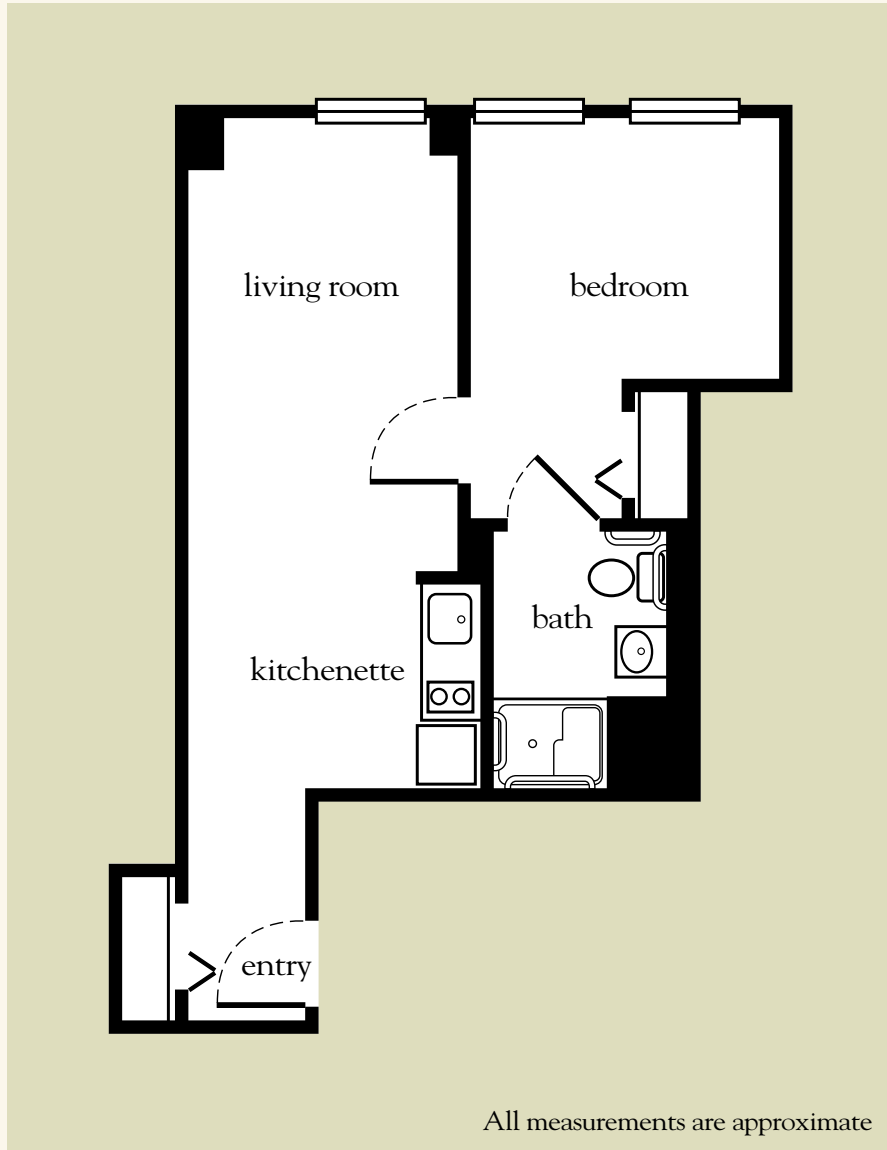

Studio

285-480 sq. ft.

Studio Floor Plan

Date _____ Name _____

Apartment No. _____ Apartment Rate _____ Expires _____

Notes _____

Atria DRAPER PLACE

508.482.5995 | www.atriadraperplace.com

One Bedroom

365-575 sq. ft.

One-Bedroom Floor Plan

Date _____ Name _____

Apartment No. _____ Apartment Rate _____ Expires _____

Notes _____

Atria DRAPER PLACE

508.482.5995 | www.atriadraperplace.com

Two Bedroom

650 sq. ft.

All measurements are approximate

Date _____ Name _____

Apartment No. _____ Apartment Rate _____ Expires _____

Notes _____

Atria DRAPER PLACE

508.482.5995 | www.atriadraperplace.com

136946

Two-Bedroom Floor Plan