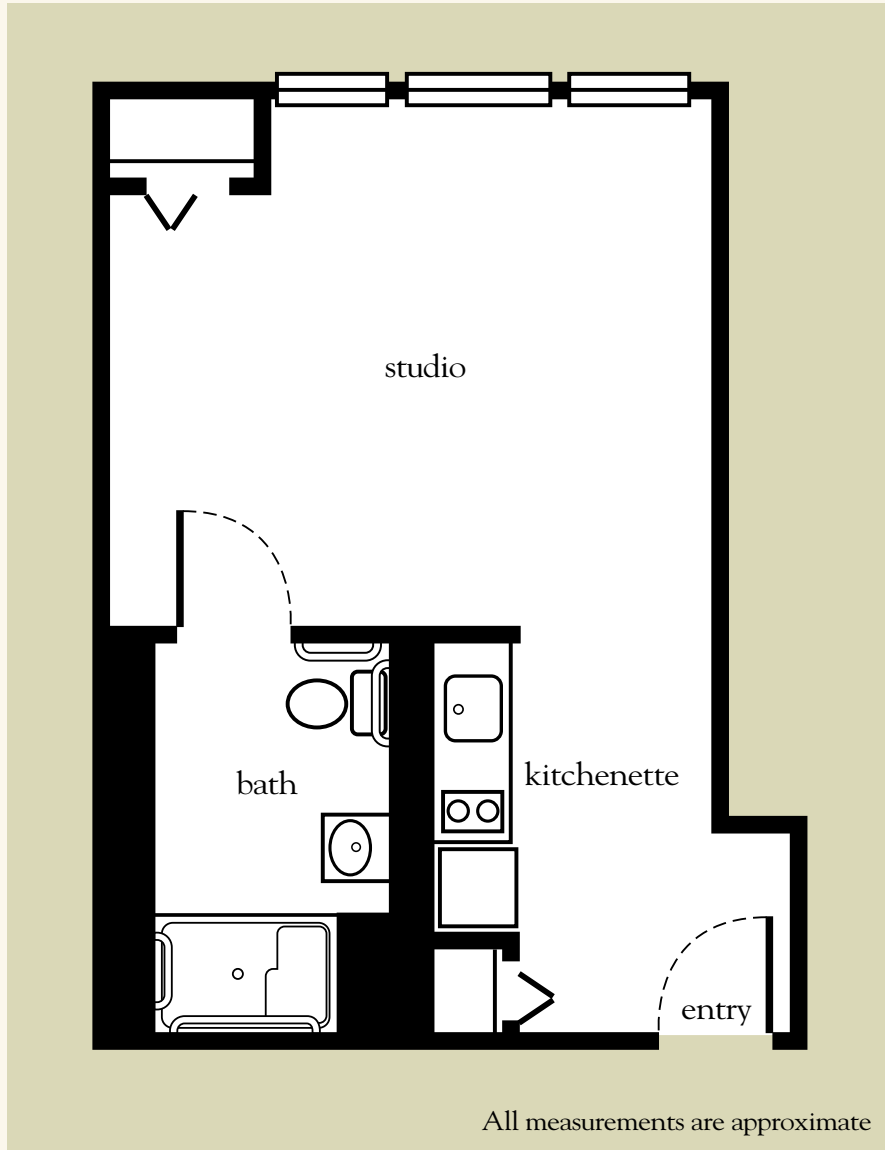

Studio

285-480 sq. ft.

Studio Floor Plan

Date _____ Name _____

Apartment No. _____ Apartment Rate _____ Expires _____

Notes _____

Atria DRAPER PLACE

508.482.5995 | www.atriadraperplace.com

One Bedroom

365-575 sq. ft.

One-Bedroom Floor Plan

Date _____ Name _____

Apartment No. _____ Apartment Rate _____ Expires _____

Notes _____

Atria DRAPER PLACE

508.482.5995 | www.atriadraperplace.com

Two Bedroom

650 sq. ft.

All measurements are approximate

Date _____ Name _____

Apartment No. _____ Apartment Rate _____ Expires _____

Notes _____

Atria DRAPER PLACE

508.482.5995 | www.atriadraperplace.com

136946

Two-Bedroom Floor Plan