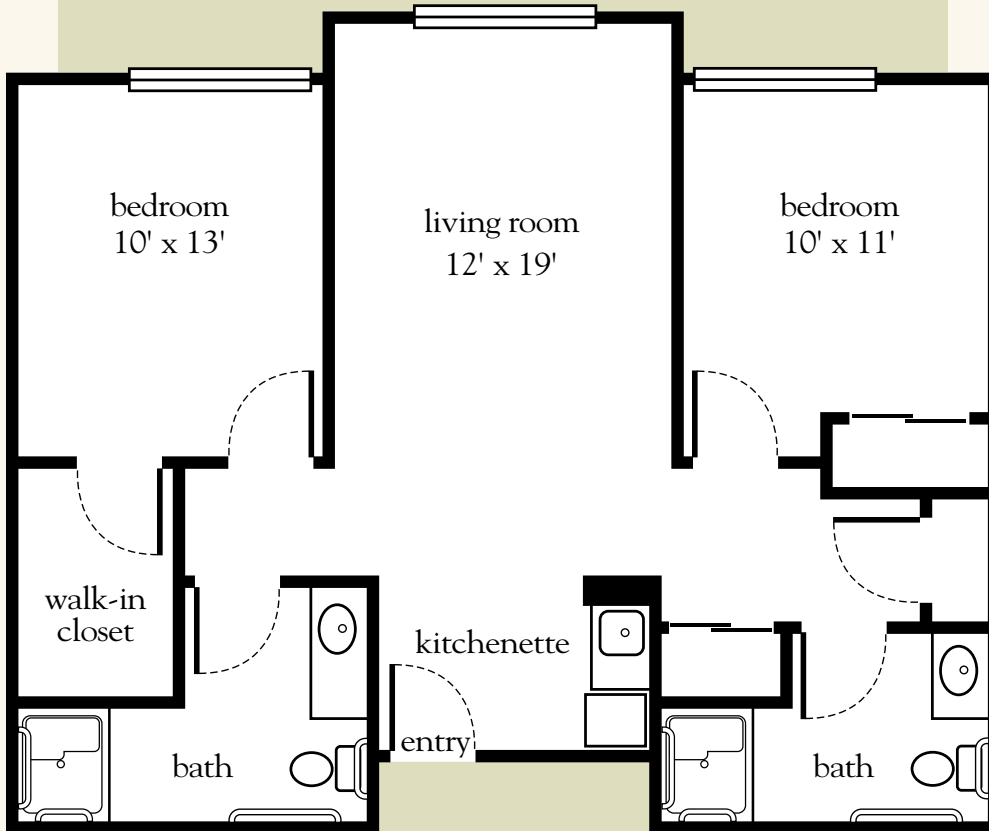

702.804.6800 | AtriaSeville.com

Measurements are an approximation and can vary by apartment. All rates are subject to change.

One Bedroom

512 sq. ft.

One-Bedroom Floor Plan

Apartment No. _____ Apartment Rate _____

556 sq. ft.

One-Bedroom Deluxe Floor Plan

Apartment No. _____ Apartment Rate _____

Notes _____

Name _____ Date _____

Expires _____

Atria SEVILLE

702.804.6800 | AtriaSeville.com

Measurements are an approximation and can vary by apartment. All rates are subject to change.

Two Bedroom

872 sq. ft.

Two-Bedroom Floor Plan

Apartment No. _____ Apartment Rate _____

Notes _____

Name _____ Date _____