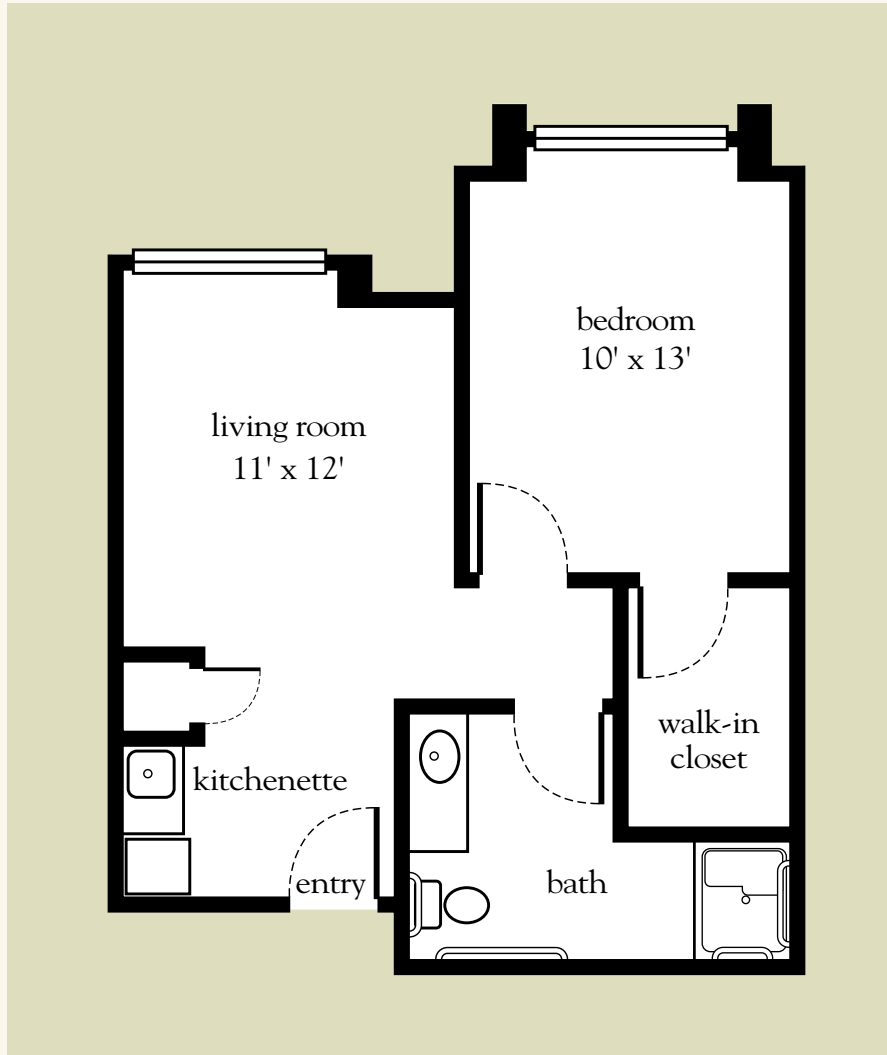

Studio

372 sq. ft.

Studio Floor Plan

Apartment No. _____ Apartment Rate _____

Notes _____

Name _____ Date _____

Expires _____

Atria SEVILLE

702.804.6800 | AtriaSeville.com

Measurements are an approximation and can vary by apartment. All rates are subject to change.

One Bedroom

512 sq. ft.

One-Bedroom Floor Plan

Apartment No. _____ Apartment Rate _____

556 sq. ft.

One-Bedroom Deluxe Floor Plan

Apartment No. _____ Apartment Rate _____

Notes _____

Name _____ Date _____

Expires _____

Atria SEVILLE

702.804.6800 | AtriaSeville.com

Measurements are an approximation and can vary by apartment. All rates are subject to change.

Two Bedroom

872 sq. ft.

Two-Bedroom Floor Plan

Apartment No. _____ Apartment Rate _____

Notes _____

Name _____ Date _____