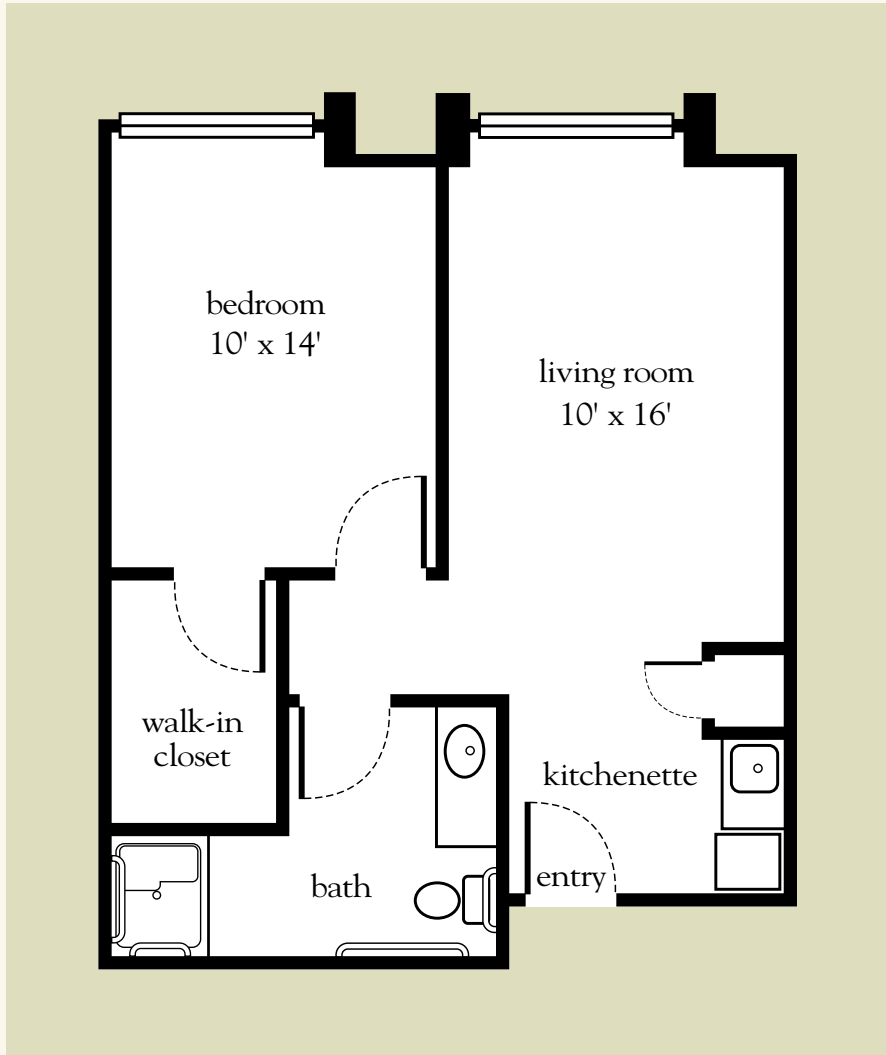

702.804.6800 | AtriaSeville.com

Measurements are an approximation and can vary by apartment. All rates are subject to change.

One Bedroom

512 sq. ft.

One-Bedroom Floor Plan

Apartment No. _____ Apartment Rate _____

Notes _____

Name _____ Date _____

Expires _____

Atria SEVILLE

702.804.6800 | AtriaSeville.com

Measurements are an approximation and can vary by apartment. All rates are subject to change.

One Bedroom Deluxe

556 sq. ft.

One-Bedroom Deluxe Floor Plan

Apartment No. _____ Apartment Rate _____

Notes _____

Name _____ Date _____

Expires _____

Atria SEVILLE

702.804.6800 | AtriaSeville.com

Measurements are an approximation and can vary by apartment. All rates are subject to change.

Two Bedroom

872 sq. ft.

Two-Bedroom Floor Plan

Apartment No. _____ Apartment Rate _____

Notes _____

Name _____ Date _____