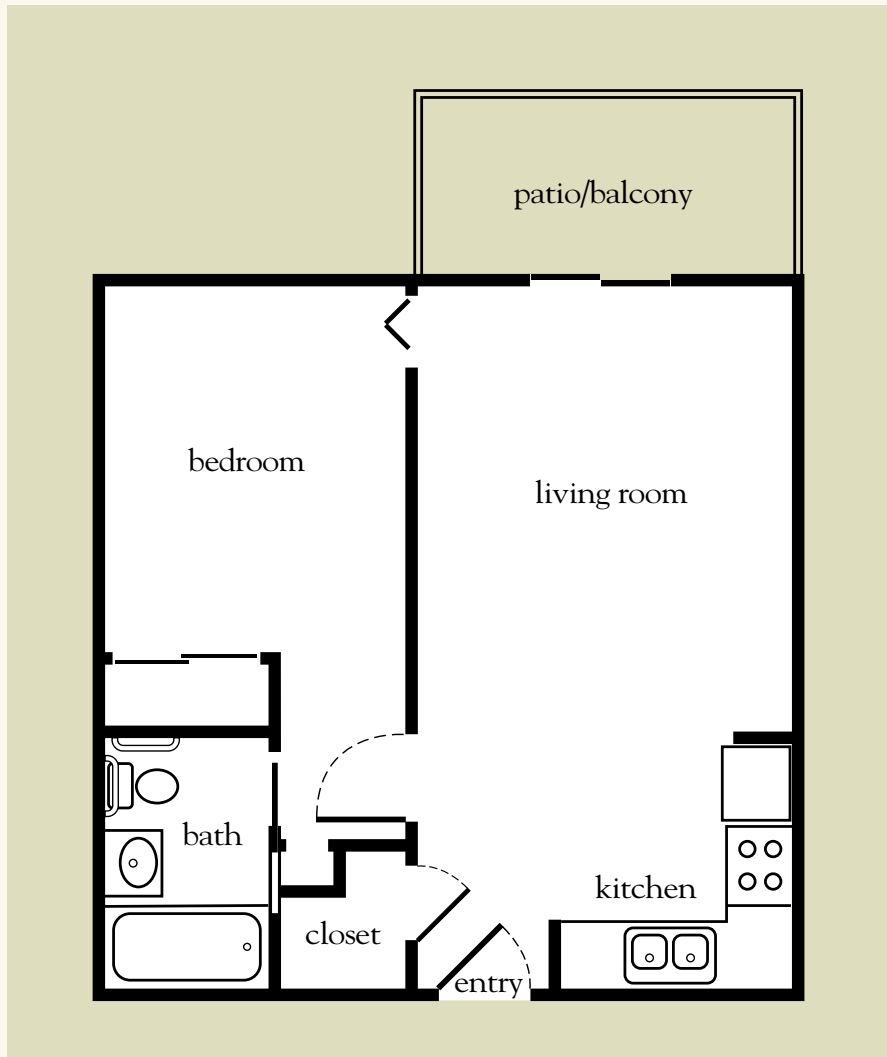

916.488.5722 | AtriaElCaminoGardens.com

Measurements are an approximation and can vary by apartment. All rates are subject to change.

License #347000389

195386

Studio Deluxe

347 sq. ft.

Studio Deluxe Floor Plan

Apartment No. _____ Apartment Rate _____

Notes _____

Name _____ Date _____

Expires _____

Atria EL CAMINO GARDENS

916.488.5722 | AtriaElCaminoGardens.com

Measurements are an approximation and can vary by apartment. All rates are subject to change.

License #347000389

195386

One Bedroom

450 sq. ft.

One-Bedroom Floor Plan

Apartment No. _____ Apartment Rate _____

Notes _____

Name _____ Date _____

Expires _____

Atria EL CAMINO GARDENS

916.488.5722 | AtriaElCaminoGardens.com

Measurements are an approximation and can vary by apartment. All rates are subject to change.

License #347000389

195386

Azalea Suite