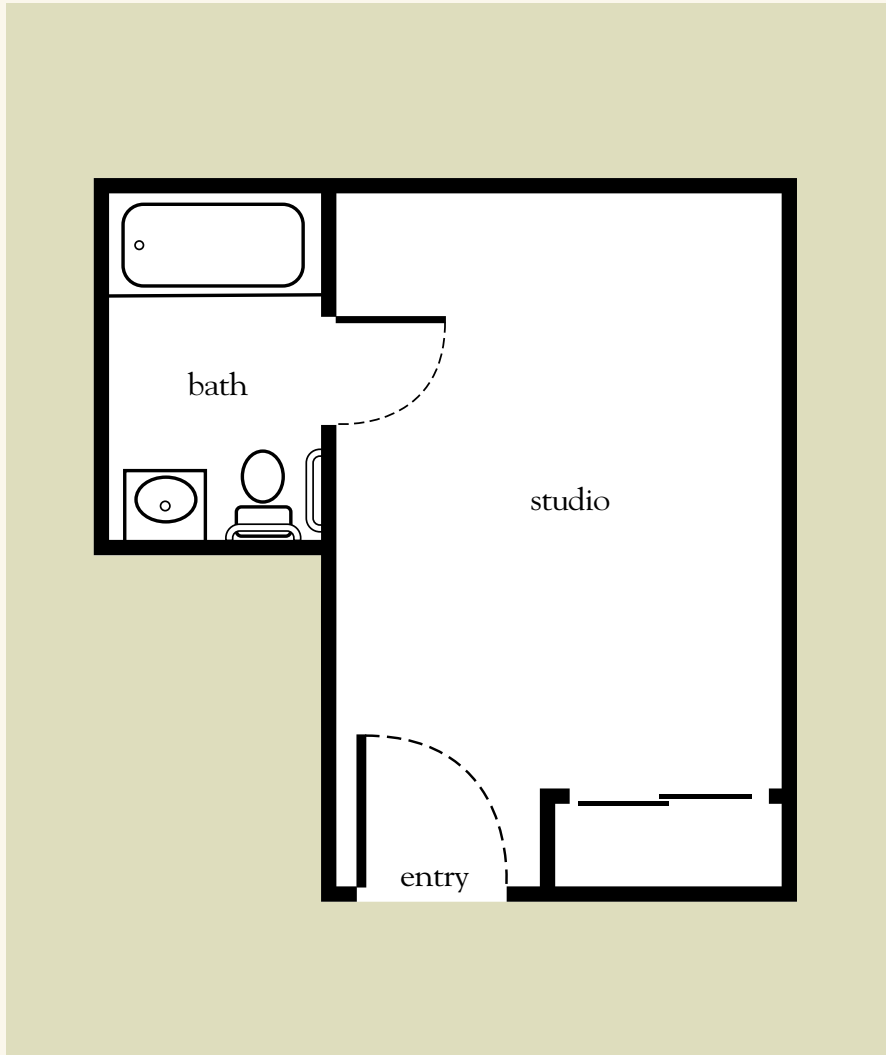

Studio

230 sq. ft.

Studio Floor Plan

Apartment No. _____ Apartment Rate _____

Notes _____

Name _____ Date _____

Expires _____

Atria EL CAMINO GARDENS

916.488.5722 | AtriaElCaminoGardens.com

Measurements are an approximation and can vary by apartment. All rates are subject to change.

License #347000389

195386

Studio Deluxe

347 sq. ft.

Studio Deluxe Floor Plan