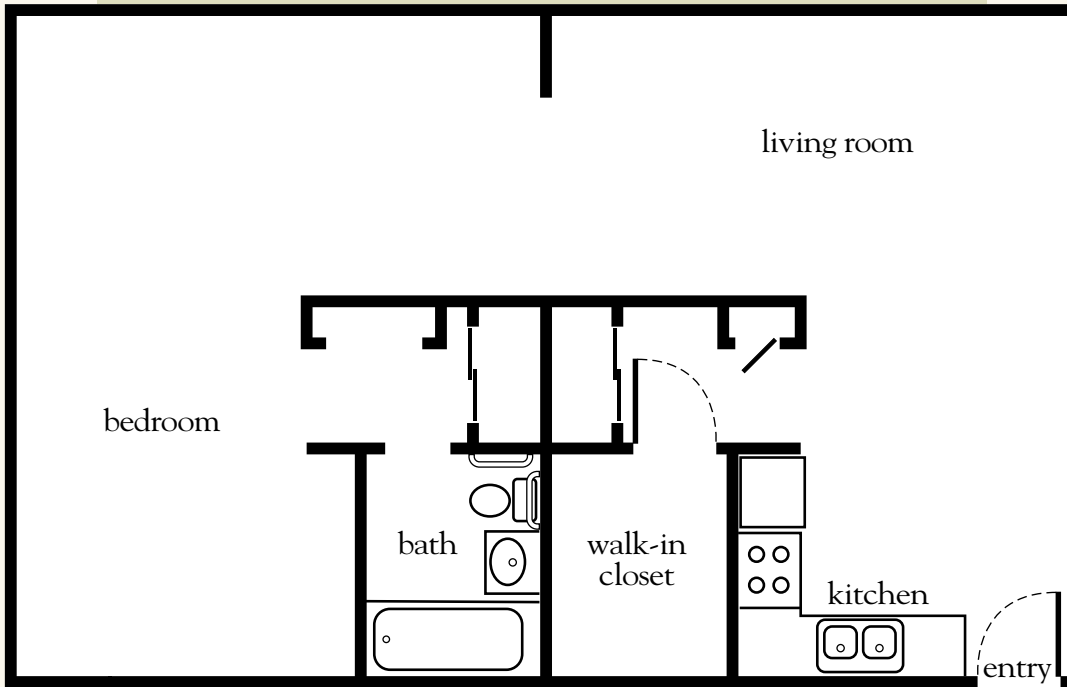

Expires _____

Atria EL CAMINO GARDENS

916.488.5722 | AtriaElCaminoGardens.com

Measurements are an approximation and can vary by apartment. All rates are subject to change.

License #347000389

195386

Azalea Suite

516 sq. ft.

Suite Floor Plan

Apartment No. _____ Apartment Rate _____

Notes _____

Name _____ Date _____

Expires _____

Atria EL CAMINO GARDENS

916.488.5722 | AtriaElCaminoGardens.com

Measurements are an approximation and can vary by apartment. All rates are subject to change.

License #347000389

Bayberry Suite

714 sq. ft.

Suite Floor Plan

Apartment No. _____ Apartment Rate _____

Notes _____