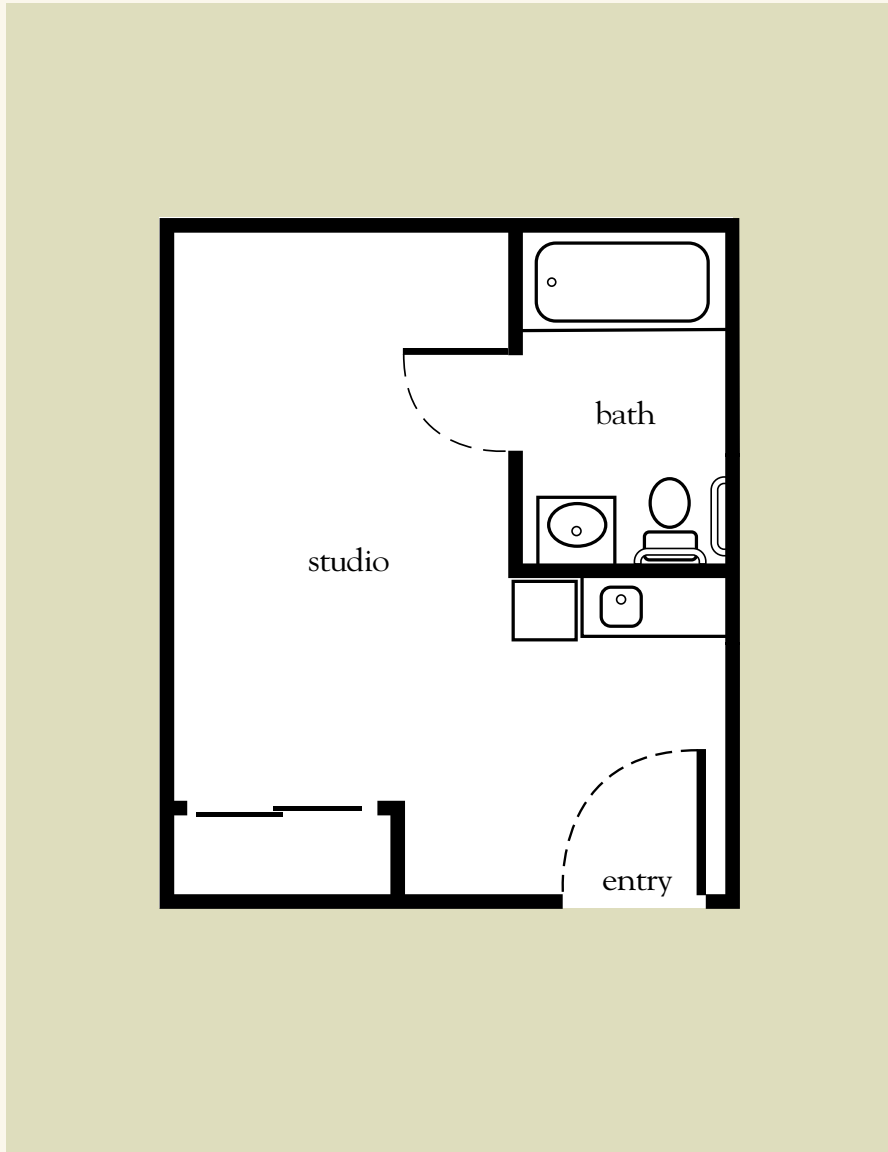

Measurements are an approximation and can vary by apartment. All rates are subject to change.

License #347000389

Bayberry Suite

714 sq. ft.

Suite Floor Plan

Apartment No. _____ Apartment Rate _____

Notes _____

Name _____ Date _____

Expires _____

Atria EL CAMINO GARDENS

916.488.5722 | AtriaElCaminoGardens.com

Measurements are an approximation and can vary by apartment. All rates are subject to change.

License #347000389

 195386

Life Guidance[®] Memory Care Private Studio

230 sq. ft.

Memory Care Studio Floor Plan

Date _____ Name _____

Apartment No. _____ Apartment Rate _____ Expires _____

Notes _____

Atria EL CAMINO GARDENS