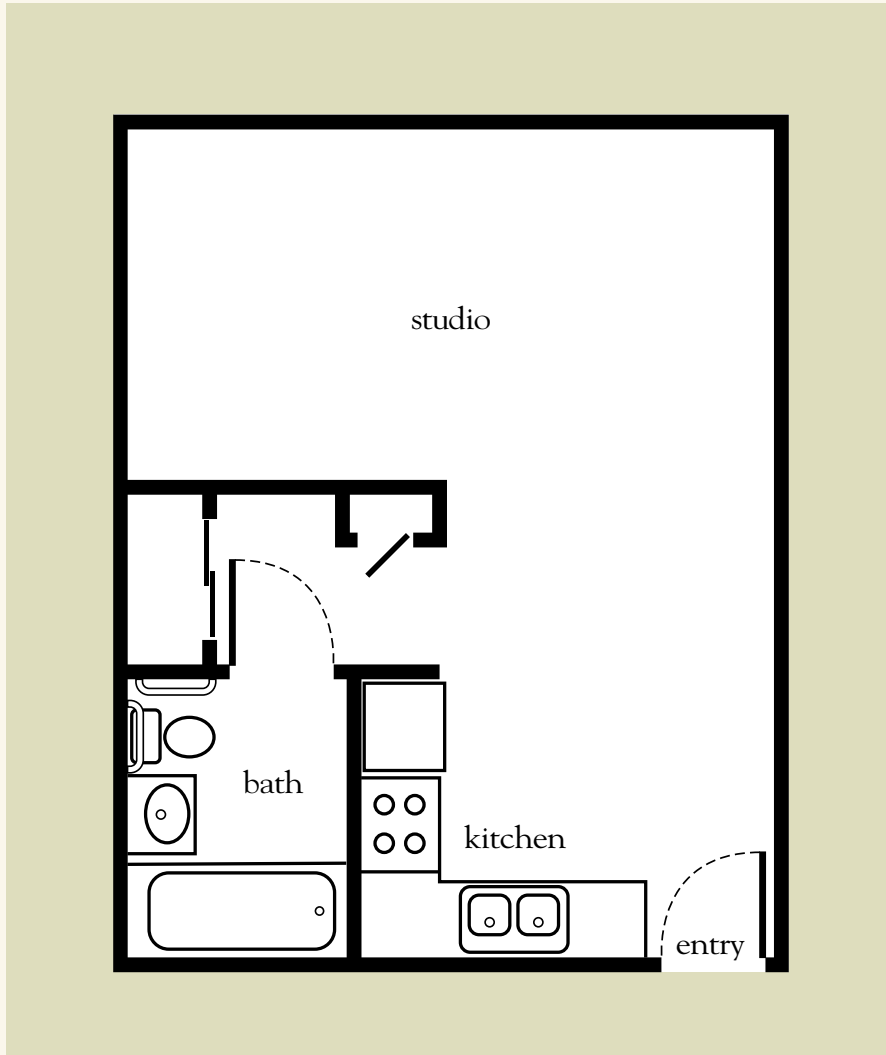

Studio

230 sq. ft.

Studio Floor Plan

Apartment No. _____ Apartment Rate _____

Notes _____

Name _____ Date _____

Expires _____

Atria EL CAMINO GARDENS

916.488.5722 | AtriaElCaminoGardens.com

Measurements are an approximation and can vary by apartment. All rates are subject to change.

License #347000389

195386

Studio Deluxe

347 sq. ft.

Studio Deluxe Floor Plan

License #347000389

195386

One Bedroom

450 sq. ft.

One-Bedroom Floor Plan

Apartment No. _____ Apartment Rate _____

Notes _____

Name _____ Date _____