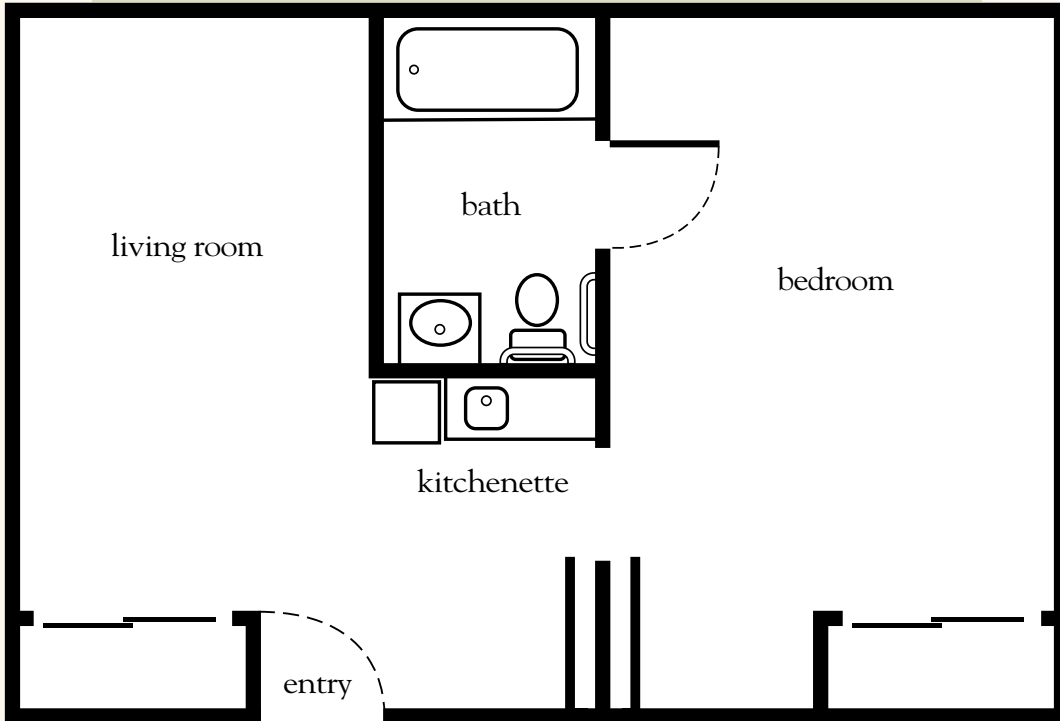

License #347000389

195386

One Bedroom

450 sq. ft.

One-Bedroom Floor Plan

Apartment No. _____ Apartment Rate _____

Notes _____

Name _____ Date _____

Expires _____

Atria EL CAMINO GARDENS

916.488.5722 | AtriaElCaminoGardens.com

Measurements are an approximation and can vary by apartment. All rates are subject to change.

License #347000389

195386

Azalea Suite

516 sq. ft.

Suite Floor Plan

Apartment No. _____ Apartment Rate _____

Notes _____

Name _____ Date _____

Expires _____

Atria EL CAMINO GARDENS

916.488.5722 | AtriaElCaminoGardens.com