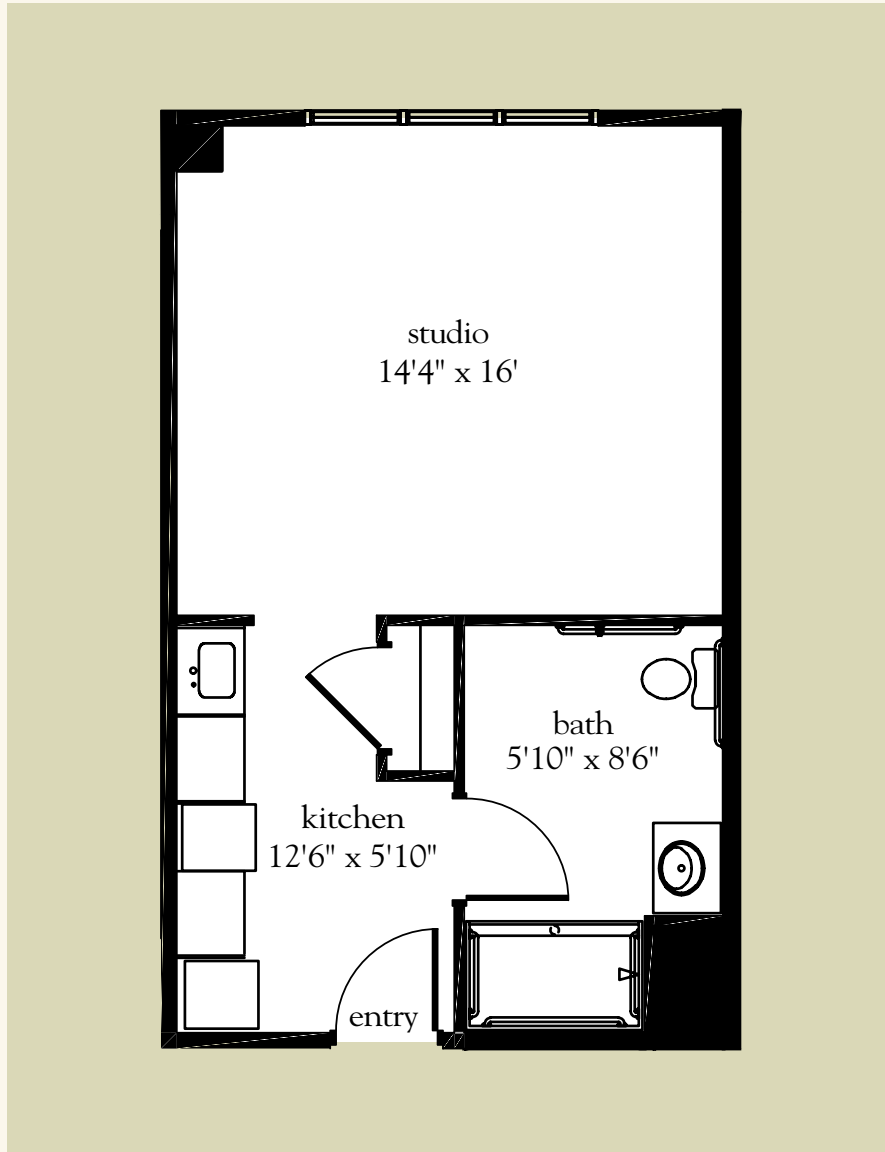

Studio

410-454 sq. ft.

Studio Floor Plan

Date _____ Name _____

Apartment No. _____ Apartment Rate _____ Expires _____

Notes _____

Atria DARIEN

203.662.1090 | AtriaDarien.com

Measurements are an approximation and can vary by apartment.

Alcove

428-525 sq. ft.

Alcove Floor Plan

Date _____ Name _____

Apartment No. _____ Apartment Rate _____ Expires _____

Notes _____

Atria DARIEN

203.662.1090 | AtriaDarien.com

Measurements are an approximation and can vary by apartment.

Studio Deluxe Wheelchair Accessible

454 sq. ft.

Studio Deluxe Floor Plan

Date _____ Name _____

Apartment No. _____ Apartment Rate _____ Expires _____

Notes _____

Atria DARIEN

203.662.1090 | AtriaDarien.com

Measurements are an approximation and can vary by apartment.

One Bedroom

535-555 sq. ft.

One-Bedroom Floor Plan

Date _____ Name _____