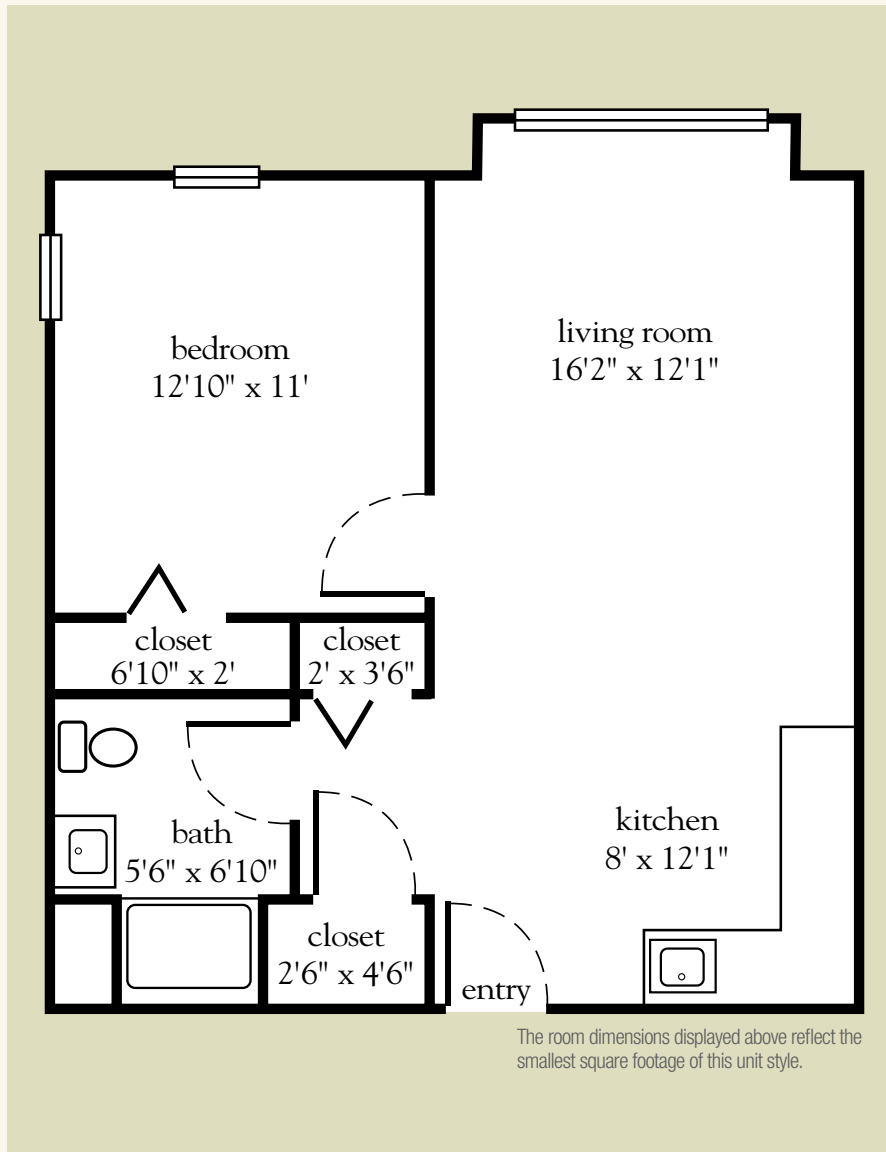

Notes _____

Atria DARIEN

203.662.1090 | AtriaDarien.com

Measurements are an approximation and can vary by apartment.

One Bedroom

535-555 sq. ft.

One-Bedroom Floor Plan

Date _____ Name _____

710-750 sq. ft.

One-Bedroom with Washer/Dryer Floor Plan

Date _____ Name _____

Apartment No. _____ Apartment Rate _____ Expires _____

Notes _____

Atria DARIEN

203.662.1090 | AtriaDarien.com

Measurements are an approximation and can vary by apartment.

One Bedroom Deluxe

600-945 sq. ft.

One-Bedroom Deluxe Floor Plan

Date _____ Name _____

Apartment No. _____ Apartment Rate _____ Expires _____

Notes _____

Atria DARIEN

203.662.1090 | AtriaDarien.com

Measurements are an approximation and can vary by apartment.

One Bedroom Deluxe

945 sq. ft.

One-Bedroom Deluxe Floor Plan

Date _____ Name _____

Apartment No. _____ Apartment Rate _____ Expires _____

Notes _____