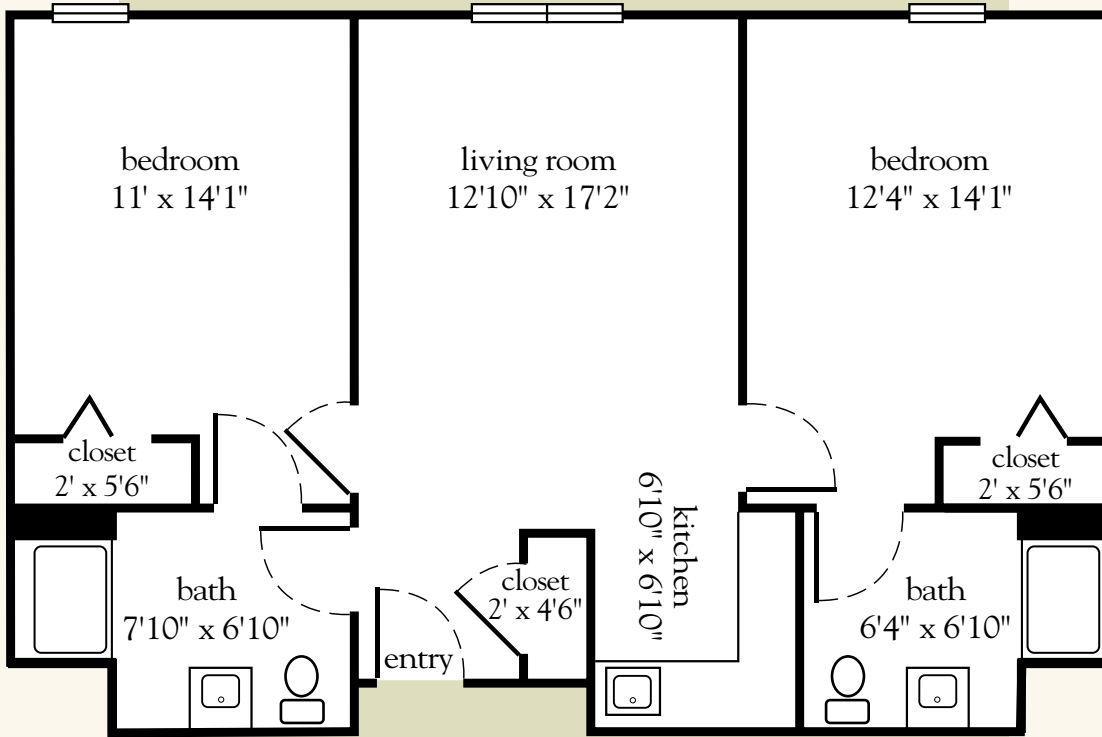

One Bedroom Deluxe

600-945 sq. ft.

One-Bedroom Deluxe Floor Plan

Date _____ Name _____

Apartment No. _____ Apartment Rate _____ Expires _____

Notes _____

Atria DARIEN

203.662.1090 | AtriaDarien.com

Measurements are an approximation and can vary by apartment.

One Bedroom Deluxe

945 sq. ft.

One-Bedroom Deluxe Floor Plan

Date _____ Name _____

Apartment No. _____ Apartment Rate _____ Expires _____

Notes _____

Atria DARIEN

203.662.1090 | AtriaDarien.com

Measurements are an approximation and can vary by apartment.

Two Bedroom

925-1,070 sq. ft.

The room dimensions displayed above reflect the smallest square footage of this unit style.

Two Bedroom with Washer/Dryer and Dishwasher

923 sq. ft.

Two-Bedroom with Washer/Dryer Floor Plan

Date _____ Name _____

Apartment No. _____ Apartment Rate _____ Expires _____

Notes _____

Atria DARIEN

203.662.1090 | AtriaDarien.com