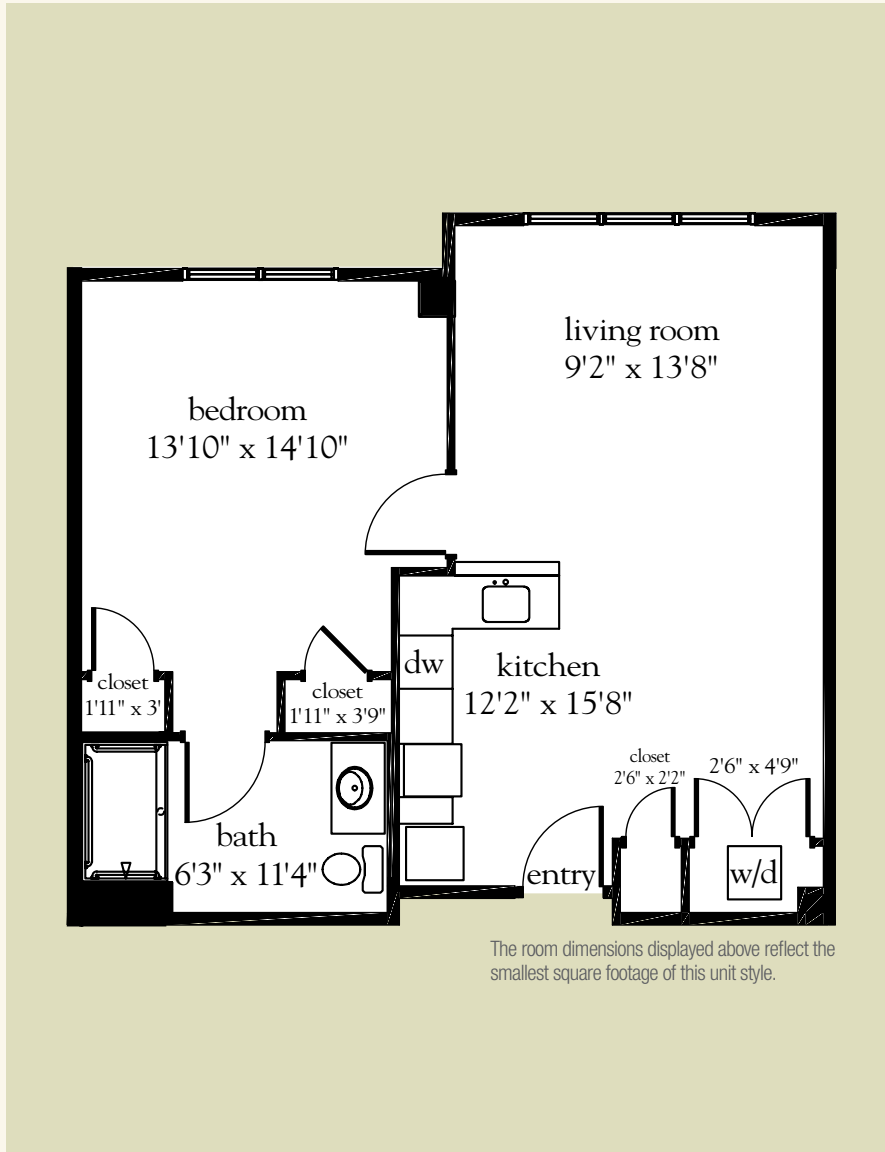

203.662.1090 | AtriaDarien.com

Measurements are an approximation and can vary by apartment.

Studio Deluxe Wheelchair Accessible

454 sq. ft.

Studio Deluxe Floor Plan

Date _____ Name _____

Apartment No. _____ Apartment Rate _____ Expires _____

Notes _____

Atria DARIEN

203.662.1090 | AtriaDarien.com

Measurements are an approximation and can vary by apartment.

One Bedroom

535-555 sq. ft.

One-Bedroom Floor Plan

Date _____ Name _____

Apartment No. _____ Apartment Rate _____ Expires _____

Notes _____

Atria DARIEN

203.662.1090 | AtriaDarien.com

Measurements are an approximation and can vary by apartment.

One Bedroom Deluxe with Washer/Dryer and Dishwasher

710-750 sq. ft.

One-Bedroom with Washer/Dryer Floor Plan

Date _____ Name _____

Apartment No. _____ Apartment Rate _____ Expires _____

Notes _____

Atria DARIEN

203.662.1090 | AtriaDarien.com

Measurements are an approximation and can vary by apartment.