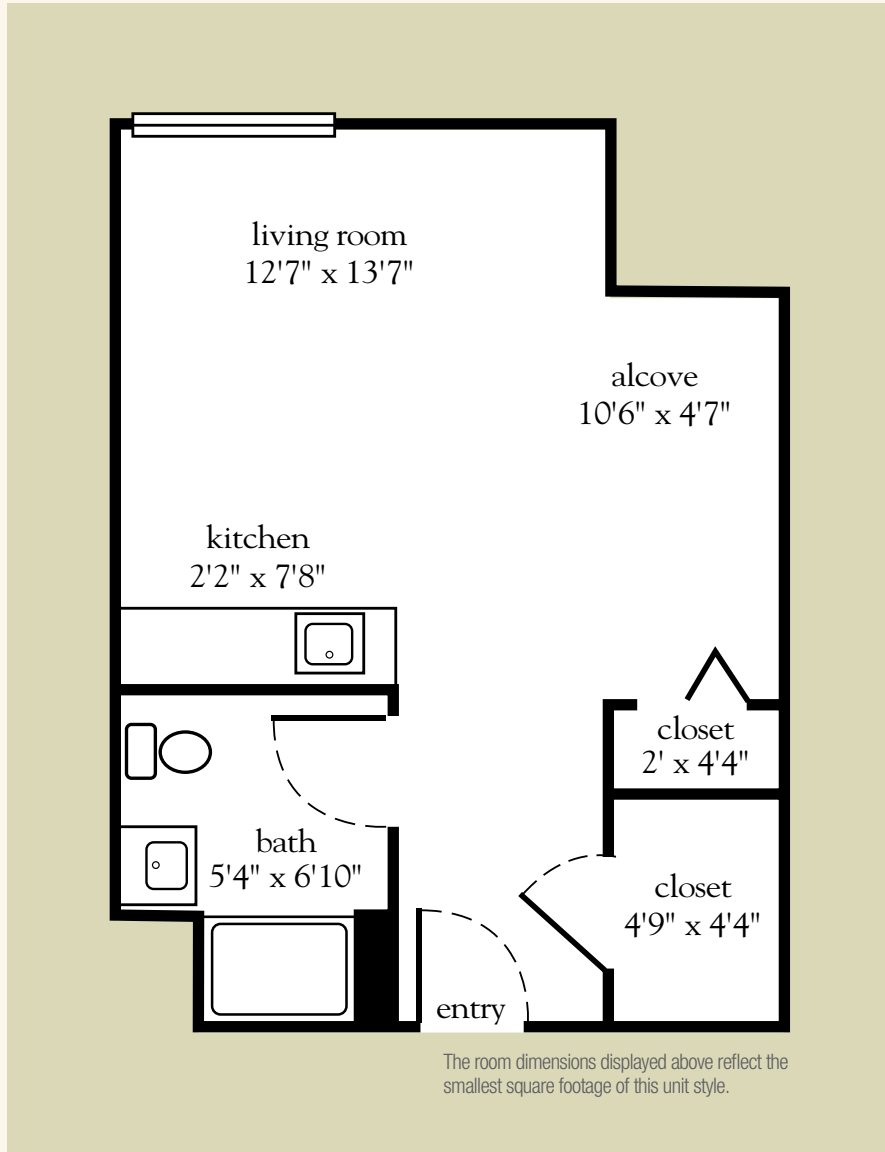

Studio

410-454 sq. ft.

Studio Floor Plan

Date _____ Name _____

Apartment No. _____ Apartment Rate _____ Expires _____

Notes _____

Atria DARIEN

203.662.1090 | AtriaDarien.com

Measurements are an approximation and can vary by apartment.

Alcove

428-525 sq. ft.

Alcove Floor Plan

Date _____ Name _____

Apartment No. _____ Apartment Rate _____ Expires _____

Notes _____

Atria DARIEN

203.662.1090 | AtriaDarien.com

Measurements are an approximation and can vary by apartment.

Studio Deluxe Wheelchair Accessible

454 sq. ft.

Studio Deluxe Floor Plan

Date _____ Name _____

Apartment No. _____ Apartment Rate _____ Expires _____

Notes _____

Atria DARIEN

203.662.1090 | AtriaDarien.com

Measurements are an approximation and can vary by apartment.

One Bedroom

535-555 sq. ft.

One-Bedroom Floor Plan

Date _____ Name _____