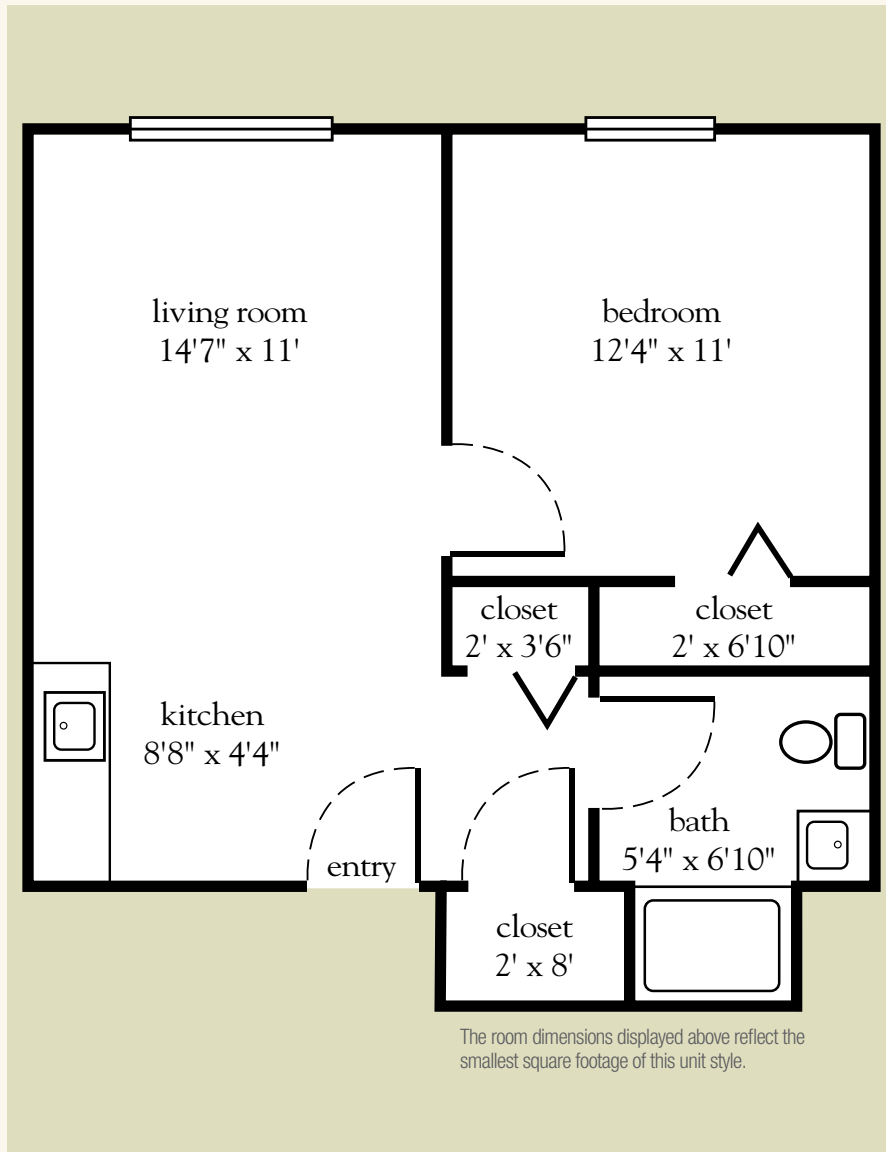

203.662.1090 | AtriaDarien.com

Measurements are an approximation and can vary by apartment.

Studio Deluxe Wheelchair Accessible

454 sq. ft.

Studio Deluxe Floor Plan

Date _____ Name _____

Apartment No. _____ Apartment Rate _____ Expires _____

Notes _____

Atria DARIEN

203.662.1090 | AtriaDarien.com

Measurements are an approximation and can vary by apartment.

One Bedroom

535-555 sq. ft.

One-Bedroom Floor Plan

Date _____ Name _____

710-750 sq. ft.

One-Bedroom with Washer/Dryer Floor Plan

Date _____ Name _____

Apartment No. _____ Apartment Rate _____ Expires _____

Notes _____

Atria DARIEN

203.662.1090 | AtriaDarien.com

Measurements are an approximation and can vary by apartment.

Two Bedroom with Washer/Dryer and Dishwasher

923 sq. ft.

Two-Bedroom with Washer/Dryer Floor Plan

Date _____ Name _____

Apartment No. _____ Apartment Rate _____ Expires _____

Notes _____

Atria DARIEN

203.662.1090 | AtriaDarien.com