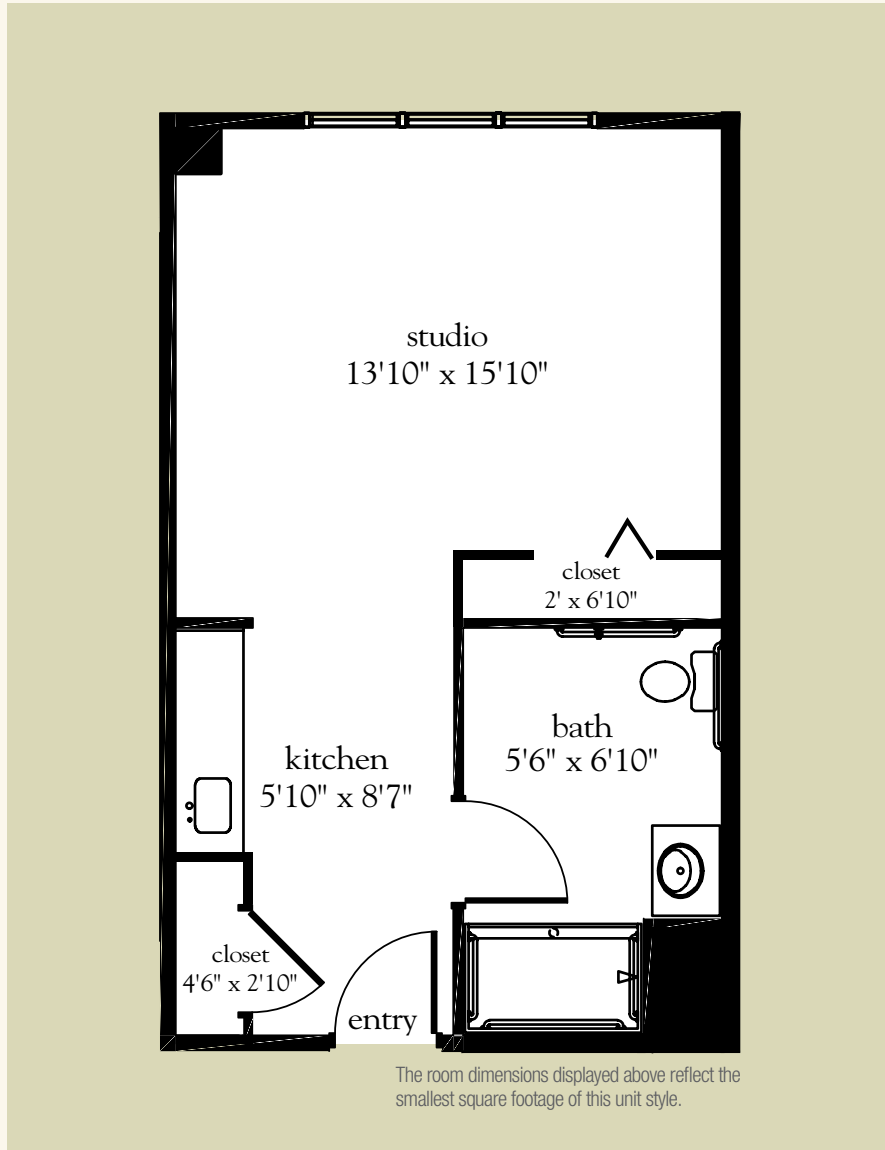

Studio

410-454 sq. ft.

Studio Floor Plan

Date _____ Name _____

Apartment No. _____ Apartment Rate _____ Expires _____

Notes _____

Atria DARIEN

203.662.1090 | AtriaDarien.com

Measurements are an approximation and can vary by apartment.

Alcove

428-525 sq. ft.

Alcove Floor Plan

Date _____ Name _____

Apartment No. _____ Apartment Rate _____ Expires _____

Notes _____

Atria DARIEN

203.662.1090 | AtriaDarien.com

Measurements are an approximation and can vary by apartment.

Studio Deluxe Wheelchair Accessible

454 sq. ft.

Studio Deluxe Floor Plan

Date _____ Name _____

Apartment No. _____ Apartment Rate _____ Expires _____

Notes _____

Atria DARIEN

203.662.1090 | AtriaDarien.com

Measurements are an approximation and can vary by apartment.

One Bedroom

535-555 sq. ft.

One-Bedroom Floor Plan

Date _____ Name _____