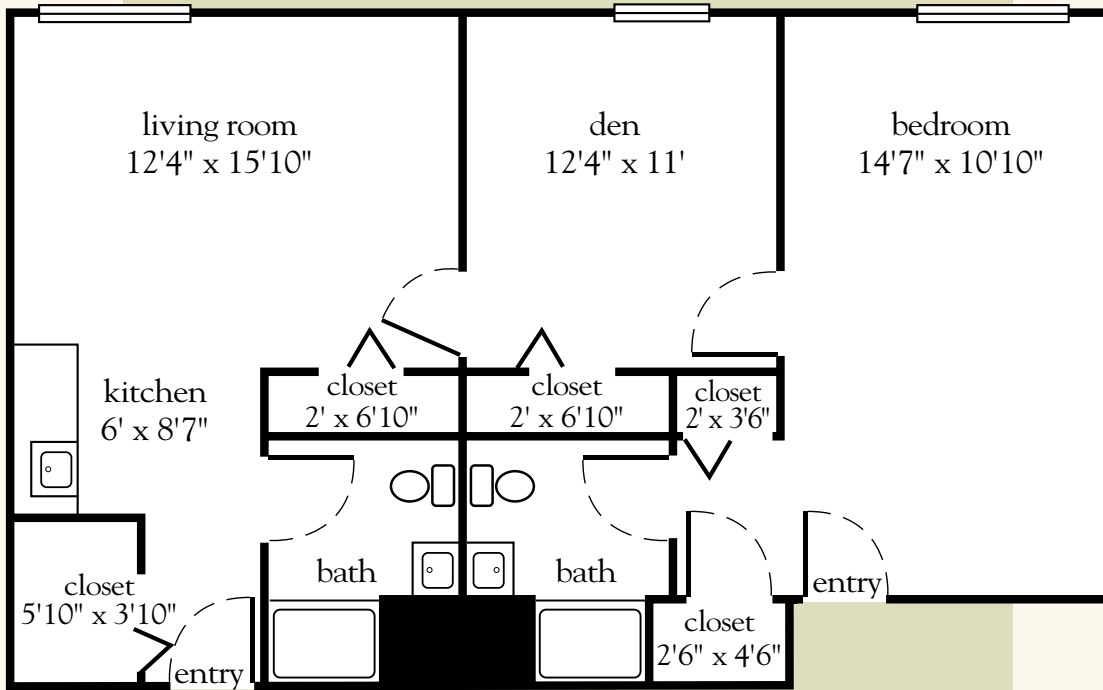

710-750 sq. ft.

One-Bedroom with Washer/Dryer Floor Plan

Date _____ Name _____

Apartment No. _____ Apartment Rate _____ Expires _____

Notes _____

Atria DARIEN

203.662.1090 | AtriaDarien.com

Measurements are an approximation and can vary by apartment.

One Bedroom Deluxe

600-945 sq. ft.

One-Bedroom Deluxe Floor Plan

Date _____ Name _____

Apartment No. _____ Apartment Rate _____ Expires _____

Notes _____

Atria DARIEN

203.662.1090 | AtriaDarien.com

Measurements are an approximation and can vary by apartment.

One Bedroom Deluxe

945 sq. ft.

One-Bedroom Deluxe Floor Plan

Date _____ Name _____

Apartment No. _____ Apartment Rate _____ Expires _____

Notes _____

Atria DARIEN

203.662.1090 | AtriaDarien.com

Measurements are an approximation and can vary by apartment.

Two Bedroom

925-1,070 sq. ft.

The room dimensions displayed above reflect the smallest square footage of this unit style.