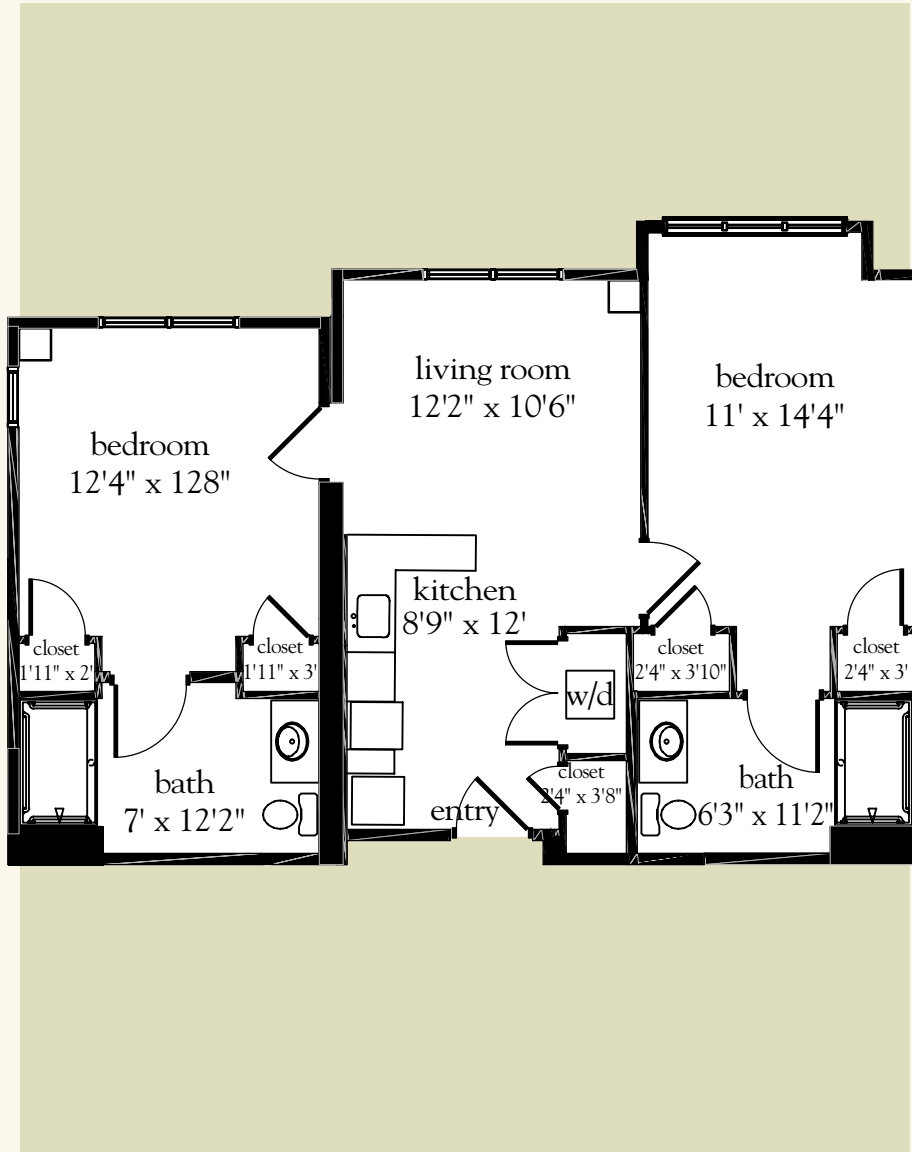

710-750 sq. ft.

One-Bedroom with Washer/Dryer Floor Plan

Date _____ Name _____

Apartment No. _____ Apartment Rate _____ Expires _____

Notes _____

Atria DARIEN

203.662.1090 | AtriaDarien.com

Measurements are an approximation and can vary by apartment.

Atria DARIEN

203.662.1090 | AtriaDarien.com

Measurements are an approximation and can vary by apartment.

Two Bedroom

925-1,070 sq. ft.

The room dimensions displayed above reflect the smallest square footage of this unit style.

Two-Bedroom Floor Plan

Date _____ Name _____

Apartment No. _____ Apartment Rate _____ Expires _____

Notes _____

Atria DARIEN

203.662.1090 | AtriaDarien.com

Measurements are an approximation and can vary by apartment.

Two Bedroom with Washer/Dryer and Dishwasher

923 sq. ft.

Two-Bedroom with Washer/Dryer Floor Plan

Date _____ Name _____

Apartment No. _____ Apartment Rate _____ Expires _____

Notes _____

Atria DARIEN

203.662.1090 | AtriaDarien.com