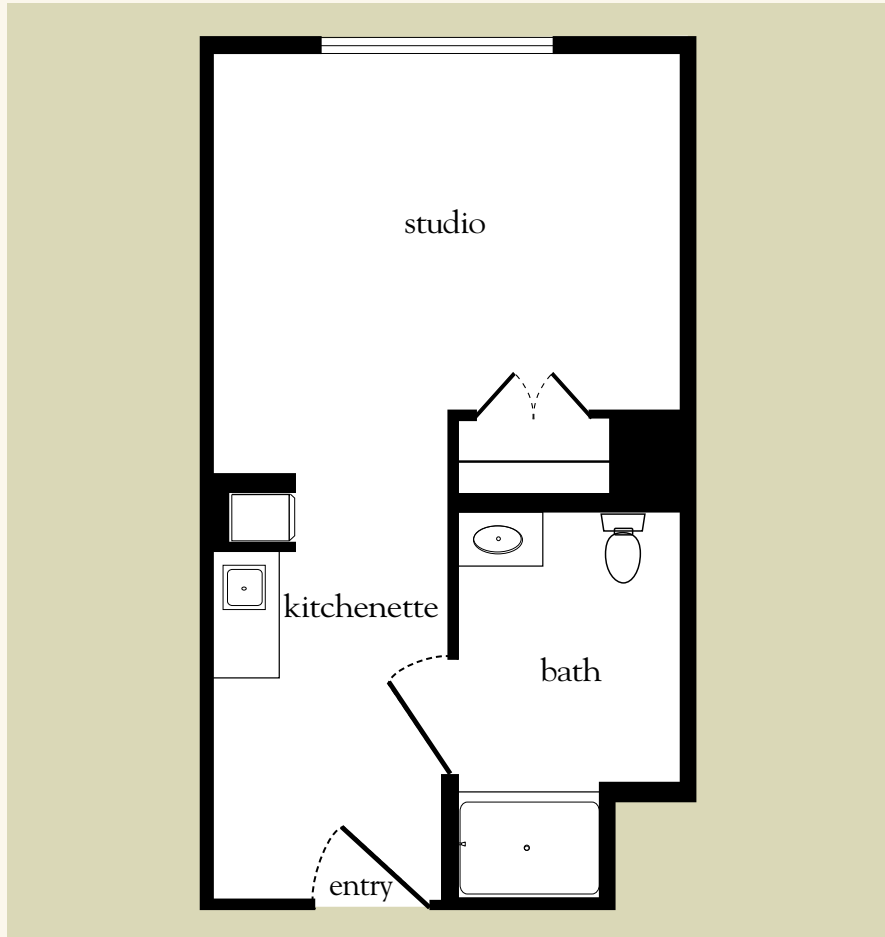

Studio

282-386 sq. ft.

Studio Floor Plan

Apartment No. _____ Apartment Rate _____

Notes _____

Name _____ Date _____

Expires _____

Atria Park OF GLEN ELLYN

630.469.5555 | AtriaGlenEllyn.com

Measurements are an approximation and can vary by apartment. All rates are subject to change.

Alcove

298-406 sq. ft.

Alcove Floor Plan

Apartment No. _____ Apartment Rate _____

385-428 sq. ft.

One-Bedroom Floor Plan

Apartment No. _____ Apartment Rate _____

Notes _____

Name _____ Date _____

Expires _____

Atria Park OF GLEN ELLYN

630.469.5555 | AtriaGlenEllyn.com

Measurements are an approximation and can vary by apartment. All rates are subject to change.

Two Bedroom

462-566 sq. ft.

Two-Bedroom Floor Plan

Apartment No. _____ Apartment Rate _____

Notes _____

Name _____ Date _____