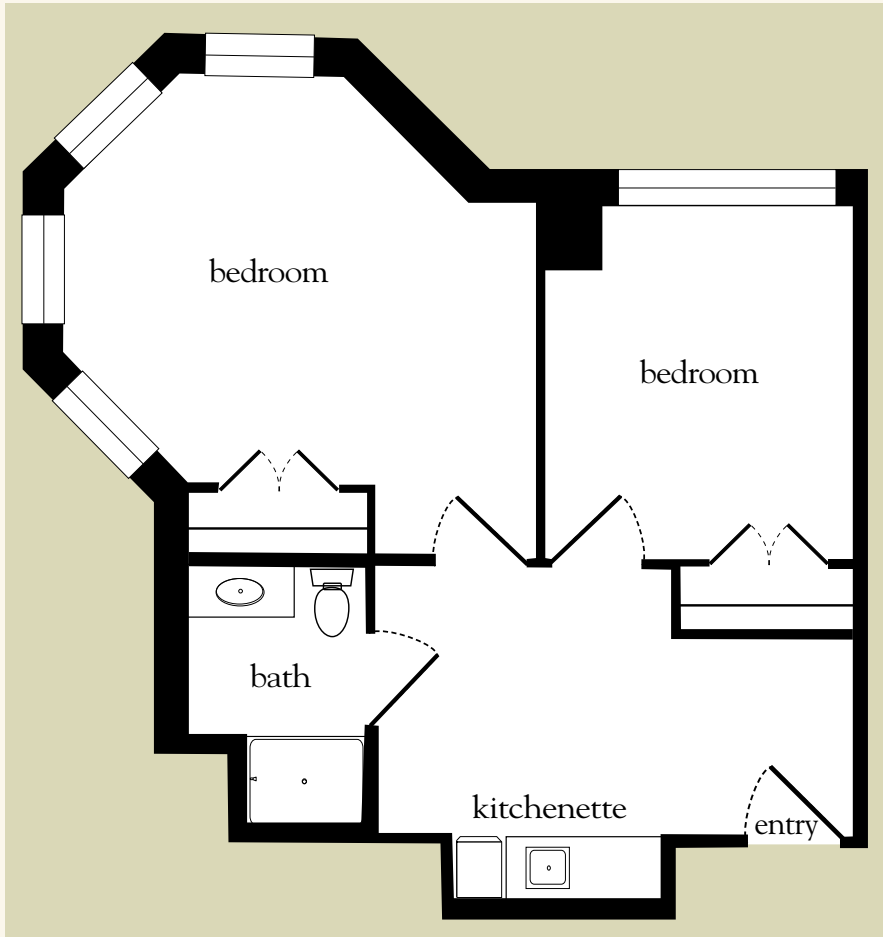

Measurements are an approximation and can vary by apartment. All rates are subject to change.

Two Bedroom

462-566 sq. ft.

Two-Bedroom Floor Plan

Apartment No. _____ Apartment Rate _____

Notes _____

Name _____ Date _____

Expires _____

Atria Park OF GLEN ELLYN

630.469.5555 | AtriaGlenEllyn.com

Measurements are an approximation and can vary by apartment. All rates are subject to change.

Two Bedroom Suite

543-572 sq. ft.

Two-Bedroom Suite Floor Plan