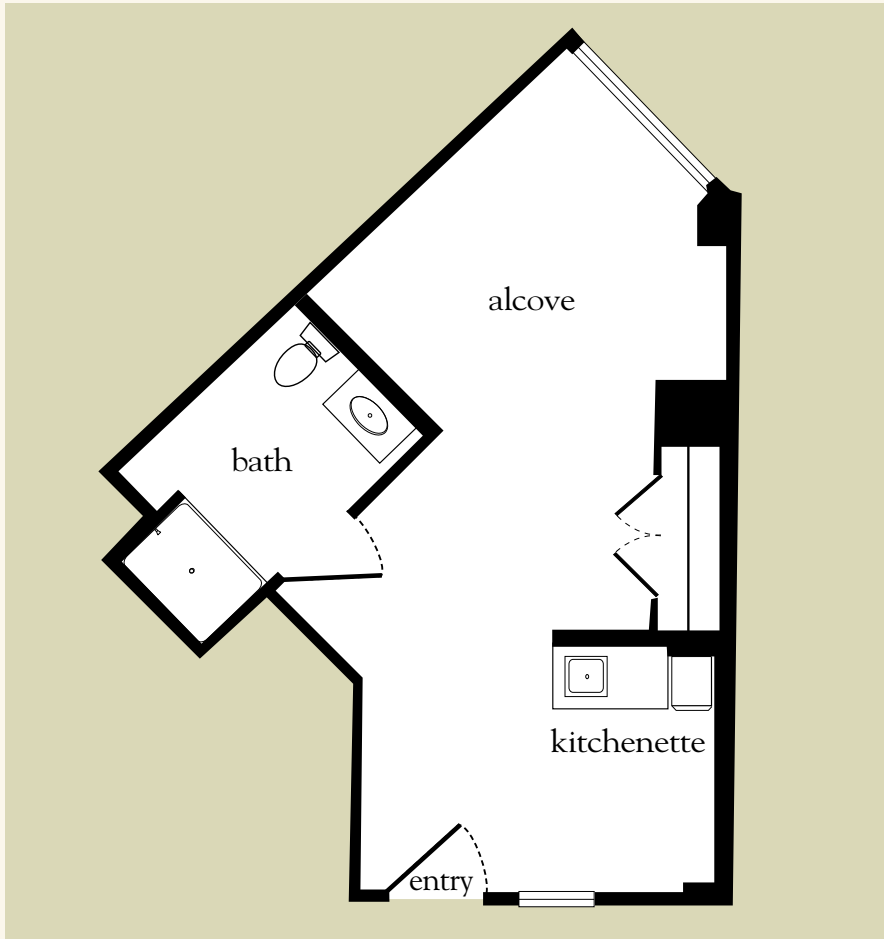

Studio

282-386 sq. ft.

Studio Floor Plan

Apartment No. _____ Apartment Rate _____

Notes _____

Name _____ Date _____

Expires _____

Atria Park OF GLEN ELLYN

630.469.5555 | AtriaGlenEllyn.com

Measurements are an approximation and can vary by apartment. All rates are subject to change.

Alcove

298-406 sq. ft.

Alcove Floor Plan

Apartment No. _____ Apartment Rate _____

385-428 sq. ft.

One-Bedroom Floor Plan

Apartment No. _____ Apartment Rate _____

Notes _____

Name _____ Date _____

Expires _____

Atria Park OF GLEN ELLYN

630.469.5555 | AtriaGlenEllyn.com