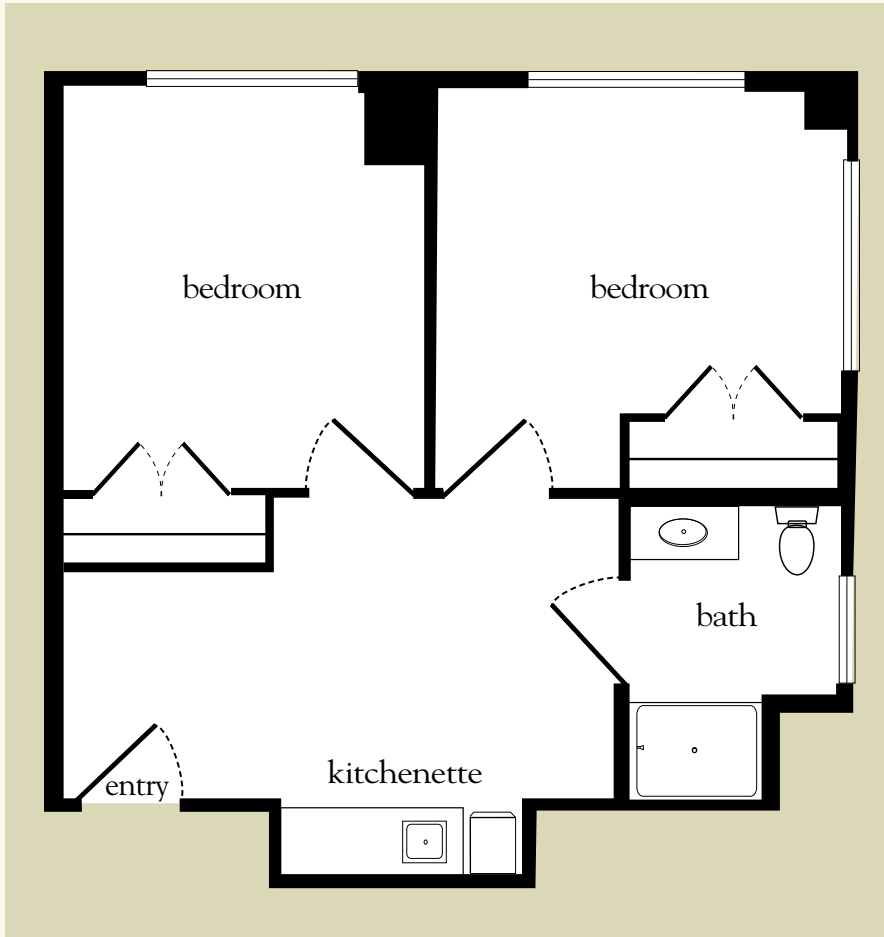

Notes _____

Name _____ Date _____

Expires _____

Atria Park OF GLEN ELLYN

630.469.5555 | AtriaGlenEllyn.com

Measurements are an approximation and can vary by apartment. All rates are subject to change.

One Bedroom

385-428 sq. ft.

One-Bedroom Floor Plan

Apartment No. _____ Apartment Rate _____

Notes _____

Name _____ Date _____

Expires _____

Atria Park OF GLEN ELLYN

630.469.5555 | AtriaGlenEllyn.com

Measurements are an approximation and can vary by apartment. All rates are subject to change.

Two Bedroom

462-566 sq. ft.

Two-Bedroom Floor Plan

Apartment No. _____ Apartment Rate _____

Notes _____

Name _____ Date _____

Expires _____

Atria Park OF GLEN ELLYN

630.469.5555 | AtriaGlenEllyn.com

Measurements are an approximation and can vary by apartment. All rates are subject to change.

Two Bedroom Suite

543-572 sq. ft.

Two-Bedroom Suite Floor Plan