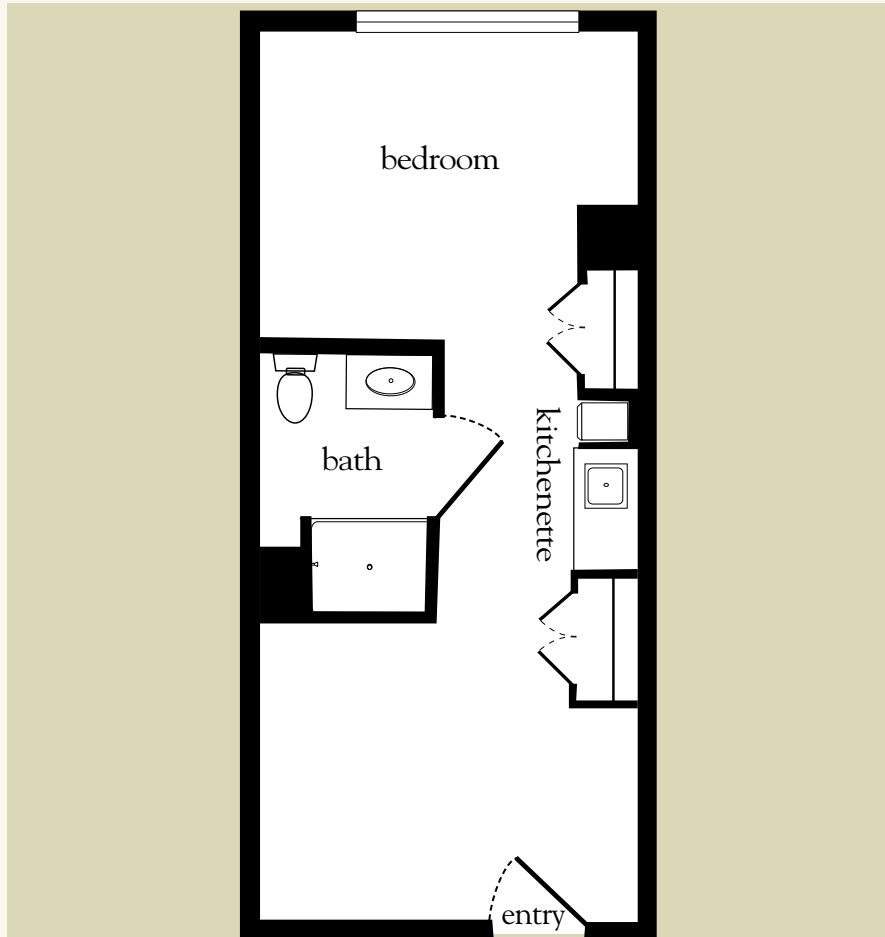

630.469.5555 | AtriaGlenEllyn.com

Measurements are an approximation and can vary by apartment. All rates are subject to change.

Alcove

298-406 sq. ft.

Alcove Floor Plan

Apartment No. _____ Apartment Rate _____

Notes _____

Name _____ Date _____

Expires _____

Atria Park OF GLEN ELLYN

630.469.5555 | AtriaGlenEllyn.com

Measurements are an approximation and can vary by apartment. All rates are subject to change.

One Bedroom

385-428 sq. ft.

One-Bedroom Floor Plan

Apartment No. _____ Apartment Rate _____

Notes _____

Name _____ Date _____

Expires _____

Atria Park OF GLEN ELLYN

630.469.5555 | AtriaGlenEllyn.com

Measurements are an approximation and can vary by apartment. All rates are subject to change.

Two Bedroom

462-566 sq. ft.

Two-Bedroom Floor Plan

Apartment No. _____ Apartment Rate _____

Notes _____

Name _____ Date _____