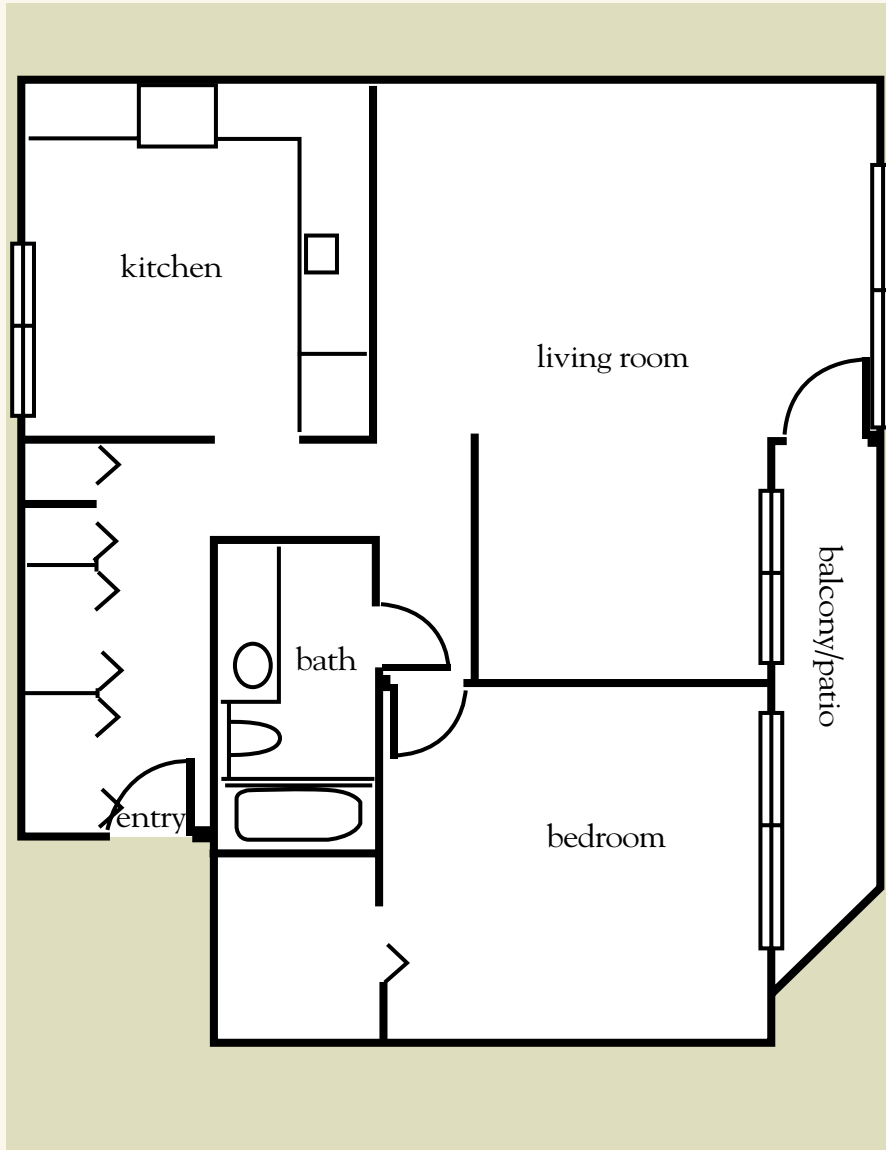

1,177 sq. ft.

Two-Bedroom Floor Plan

Date _____ Name _____

Apartment No. _____ Apartment Rate _____ Expires _____

Notes _____

Atria BELL COURT GARDENS

520.886.3600 | AtriaBellCourtGardens.com

Measurements are an approximation and can vary by apartment.

Two Bedroom Deluxe K

1,385 sq. ft.

Two-Bedroom Floor Plan

Date _____ Name _____

Apartment No. _____ Apartment Rate _____ Expires _____

Notes _____

Atria BELL COURT GARDENS

520.886.3600 | AtriaBellCourtGardens.com

Measurements are an approximation and can vary by apartment.

One Bedroom L

963 sq. ft.

One-Bedroom Floor Plan

Date _____ Name _____

Apartment No. _____ Apartment Rate _____ Expires _____

Notes _____

Atria BELL COURT GARDENS