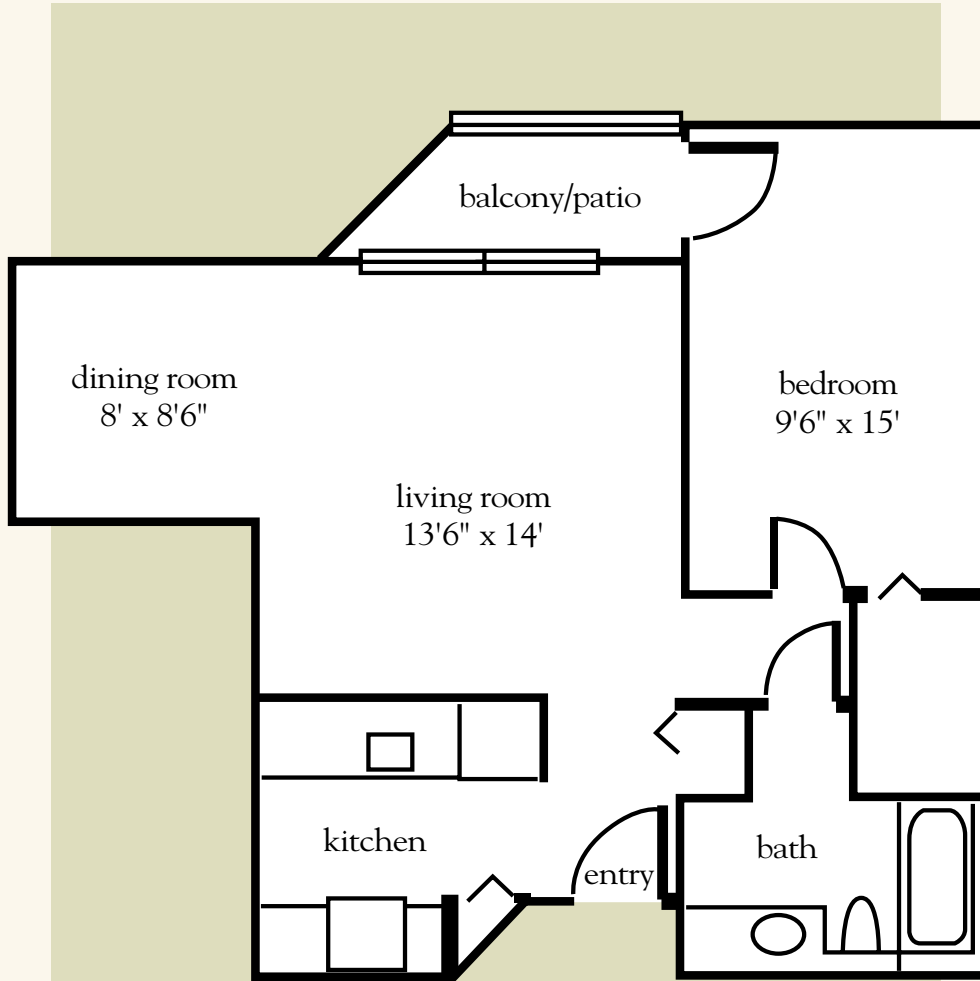

Measurements are an approximation and can vary by apartment.

One Bedroom B

712 sq. ft.

One-Bedroom Floor Plan

Date _____ Name _____

Apartment No. _____ Apartment Rate _____ Expires _____

Notes _____

Atria BELL COURT GARDENS

520.886.3600 | AtriaBellCourtGardens.com

Measurements are an approximation and can vary by apartment.

One Bedroom C

675 sq. ft.

One-Bedroom Floor Plan

Date _____ Name _____

Apartment No. _____ Apartment Rate _____ Expires _____

Notes _____

Atria BELL COURT GARDENS

520.886.3600 | AtriaBellCourtGardens.com

Measurements are an approximation and can vary by apartment.

One Bedroom D

675 sq. ft.

One-Bedroom Floor Plan

Date _____ Name _____

865 sq. ft.

One-Bedroom Floor Plan

Date _____ Name _____

Apartment No. _____ Apartment Rate _____ Expires _____

Notes _____

Atria BELL COURT GARDENS

520.886.3600 | AtriaBellCourtGardens.com

Measurements are an approximation and can vary by apartment.