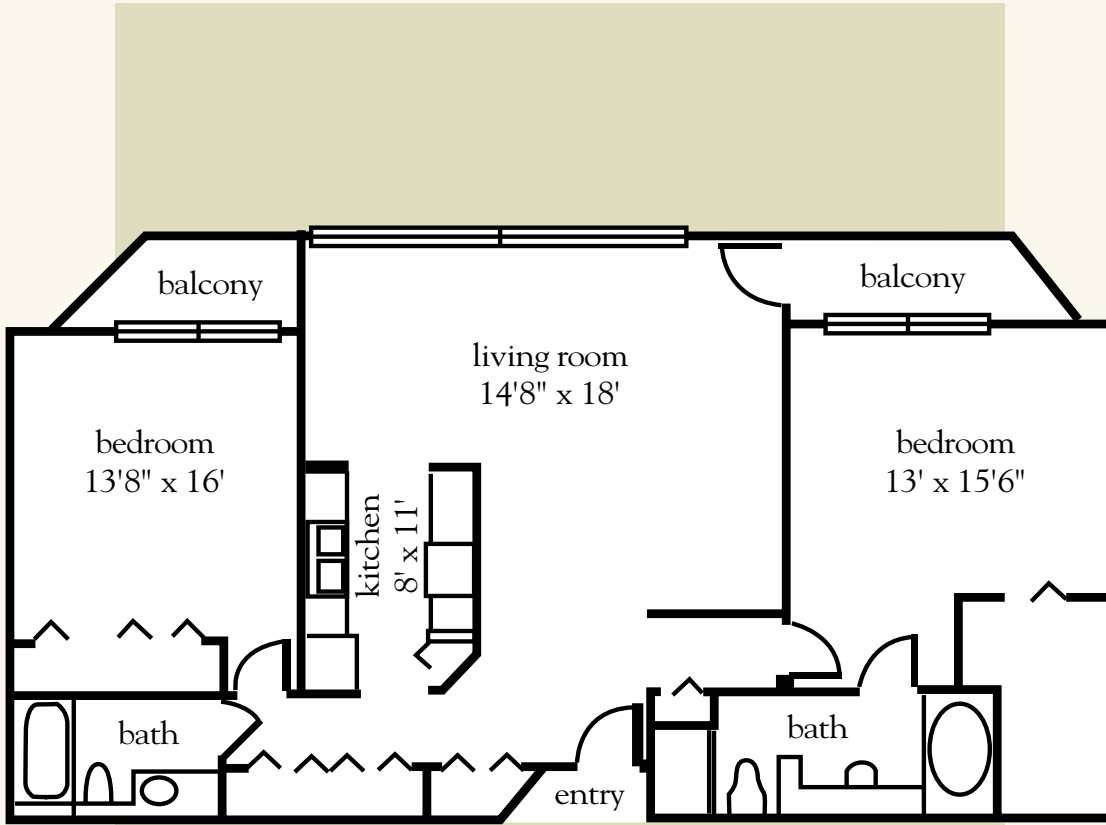

1,177 sq. ft.

Two-Bedroom Floor Plan

Date _____ Name _____

Apartment No. _____ Apartment Rate _____ Expires _____

Notes _____

Atria BELL COURT GARDENS

520.886.3600 | AtriaBellCourtGardens.com

Measurements are an approximation and can vary by apartment.

Two Bedroom Deluxe K

1,385 sq. ft.

Two-Bedroom Floor Plan

Date _____ Name _____

Apartment No. _____ Apartment Rate _____ Expires _____

Notes _____

Atria BELL COURT GARDENS

520.886.3600 | AtriaBellCourtGardens.com

Measurements are an approximation and can vary by apartment.

One Bedroom L

963 sq. ft.

One-Bedroom Floor Plan

Date _____ Name _____

Apartment No. _____ Apartment Rate _____ Expires _____

Notes _____

Atria BELL COURT GARDENS