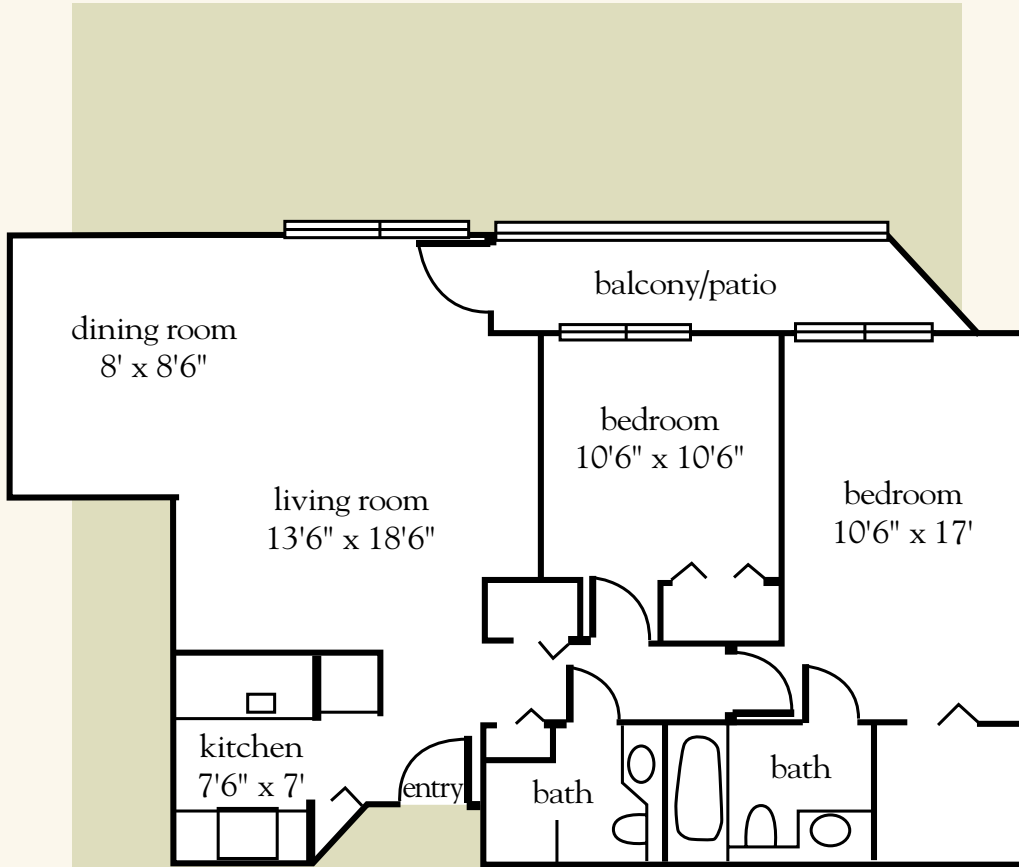

Notes _____

Atria BELL COURT GARDENS

520.886.3600 | AtriaBellCourtGardens.com

Measurements are an approximation and can vary by apartment.

Two Bedroom I

1,130 sq. ft.

Two-Bedroom Floor Plan

Date _____ Name _____

Apartment No. _____ Apartment Rate _____ Expires _____

Notes _____

Atria BELL COURT GARDENS

520.886.3600 | AtriaBellCourtGardens.com

Measurements are an approximation and can vary by apartment.

Two Bedroom J

1,177 sq. ft.

Two-Bedroom Floor Plan

Date _____ Name _____

Apartment No. _____ Apartment Rate _____ Expires _____

Notes _____

Atria BELL COURT GARDENS

520.886.3600 | AtriaBellCourtGardens.com

Measurements are an approximation and can vary by apartment.

Two Bedroom Deluxe K

1,385 sq. ft.

Two-Bedroom Floor Plan

Date _____ Name _____

Apartment No. _____ Apartment Rate _____ Expires _____

Notes _____

Atria BELL COURT GARDENS

520.886.3600 | AtriaBellCourtGardens.com