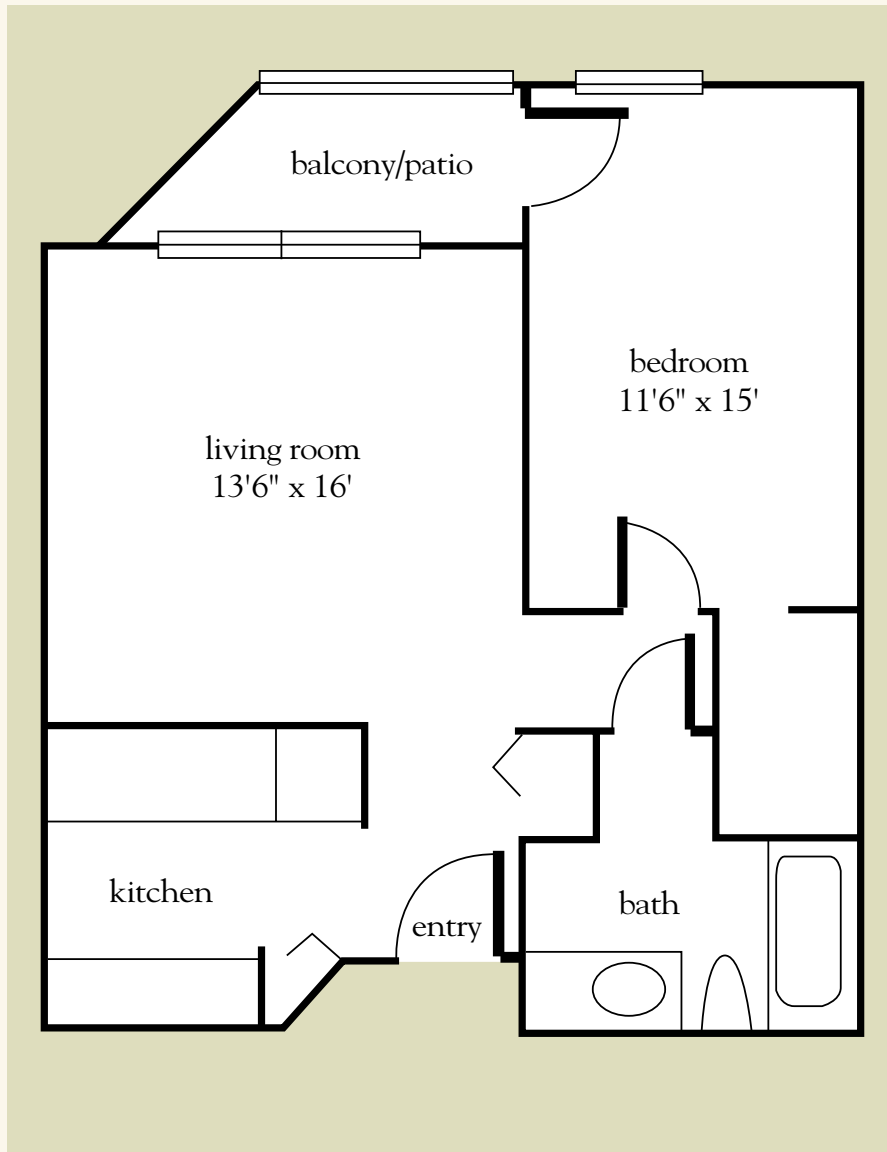

One Bedroom A

607 sq. ft.

One-Bedroom Floor Plan

Date _____ Name _____

Apartment No. _____ Apartment Rate _____ Expires _____

Notes _____

Atria BELL COURT GARDENS

520.886.3600 | AtriaBellCourtGardens.com

Measurements are an approximation and can vary by apartment.

One Bedroom B

712 sq. ft.

One-Bedroom Floor Plan

Date _____ Name _____

Apartment No. _____ Apartment Rate _____ Expires _____

Notes _____

Atria BELL COURT GARDENS

520.886.3600 | AtriaBellCourtGardens.com

Measurements are an approximation and can vary by apartment.

One Bedroom C

675 sq. ft.

One-Bedroom Floor Plan

Date _____ Name _____

Apartment No. _____ Apartment Rate _____ Expires _____

Notes _____

Atria BELL COURT GARDENS

520.886.3600 | AtriaBellCourtGardens.com

Measurements are an approximation and can vary by apartment.

One Bedroom D

675 sq. ft.

One-Bedroom Floor Plan

Date _____ Name _____