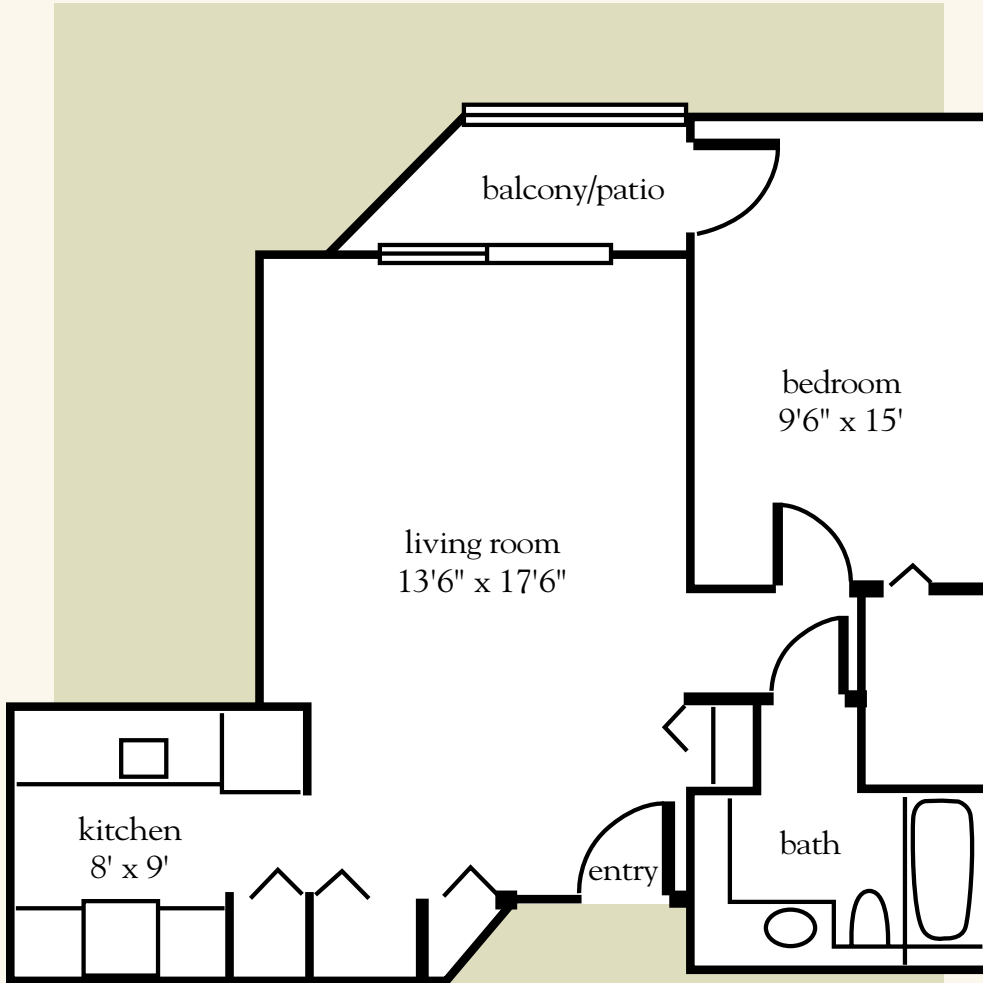

One Bedroom A

607 sq. ft.

One-Bedroom Floor Plan

Date _____ Name _____

Apartment No. _____ Apartment Rate _____ Expires _____

Notes _____

Atria BELL COURT GARDENS

520.886.3600 | AtriaBellCourtGardens.com

Measurements are an approximation and can vary by apartment.

One Bedroom B

712 sq. ft.

One-Bedroom Floor Plan

Date _____ Name _____

Apartment No. _____ Apartment Rate _____ Expires _____

Notes _____

Atria BELL COURT GARDENS

520.886.3600 | AtriaBellCourtGardens.com

Measurements are an approximation and can vary by apartment.

One Bedroom C

675 sq. ft.

One-Bedroom Floor Plan

Date _____ Name _____

Apartment No. _____ Apartment Rate _____ Expires _____

Notes _____

Atria BELL COURT GARDENS

520.886.3600 | AtriaBellCourtGardens.com

Measurements are an approximation and can vary by apartment.

One Bedroom D

675 sq. ft.

One-Bedroom Floor Plan

Date _____ Name _____