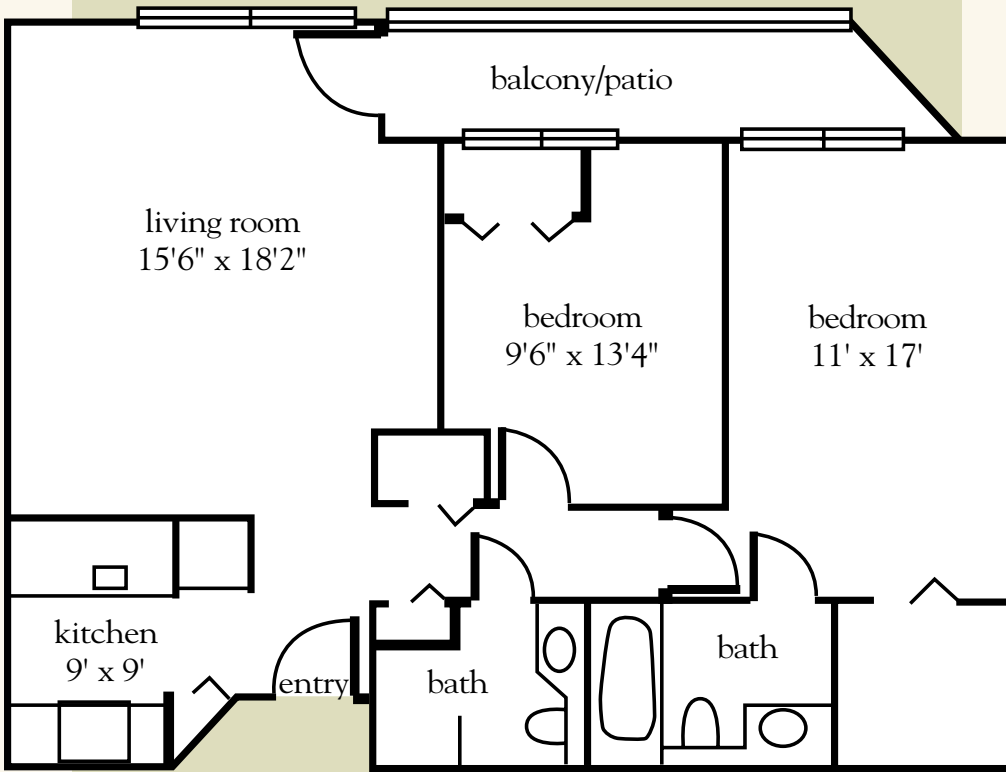

One Bedroom F

789 sq. ft.

One-Bedroom Floor Plan

Date _____ Name _____

Apartment No. _____ Apartment Rate _____ Expires _____

Notes _____

Atria BELL COURT GARDENS

520.886.3600 | AtriaBellCourtGardens.com

Measurements are an approximation and can vary by apartment.

Two Bedroom G

961 sq. ft.

Two-Bedroom Floor Plan

Date _____ Name _____

Apartment No. _____ Apartment Rate _____ Expires _____

Notes _____

Atria BELL COURT GARDENS

520.886.3600 | AtriaBellCourtGardens.com

Measurements are an approximation and can vary by apartment.

Two Bedroom H

1,066 sq. ft.

Two-Bedroom Floor Plan

Date _____ Name _____

Apartment No. _____ Apartment Rate _____ Expires _____

Notes _____

Atria BELL COURT GARDENS

520.886.3600 | AtriaBellCourtGardens.com

Measurements are an approximation and can vary by apartment.

Two Bedroom I

1,130 sq. ft.

Two-Bedroom Floor Plan

Date _____ Name _____