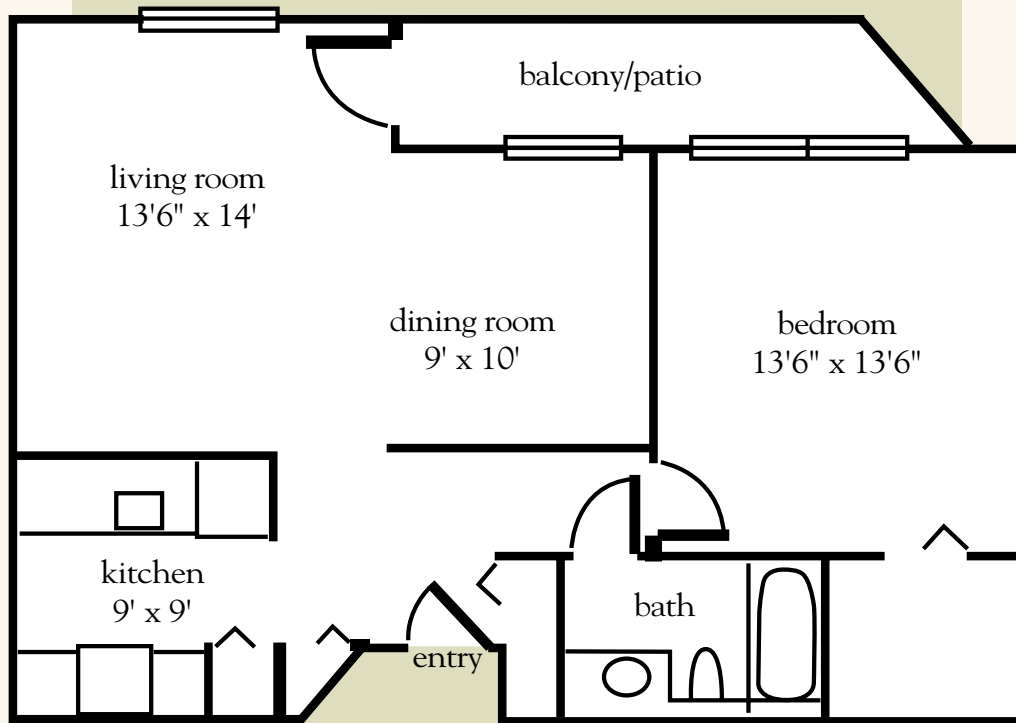

865 sq. ft.

One-Bedroom Floor Plan

Date _____ Name _____

Apartment No. _____ Apartment Rate _____ Expires _____

Notes _____

Atria BELL COURT GARDENS

520.886.3600 | AtriaBellCourtGardens.com

Measurements are an approximation and can vary by apartment.

One Bedroom F

789 sq. ft.

One-Bedroom Floor Plan

Date _____ Name _____

Apartment No. _____ Apartment Rate _____ Expires _____

Notes _____

Atria BELL COURT GARDENS

520.886.3600 | AtriaBellCourtGardens.com

Measurements are an approximation and can vary by apartment.

Two Bedroom G

961 sq. ft.

Two-Bedroom Floor Plan

Date _____ Name _____

Apartment No. _____ Apartment Rate _____ Expires _____

Notes _____

Atria BELL COURT GARDENS