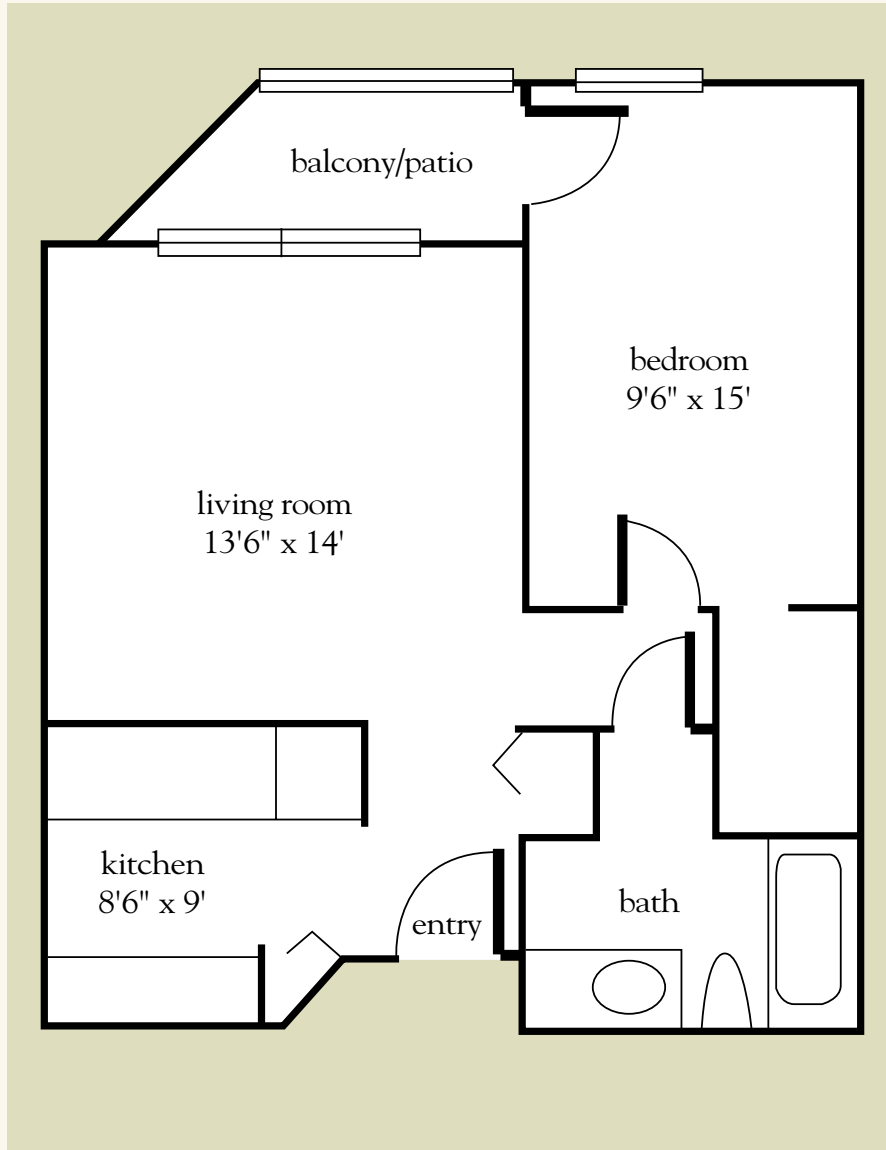

One Bedroom A

607 sq. ft.

One-Bedroom Floor Plan

Date _____ Name _____

Apartment No. _____ Apartment Rate _____ Expires _____

Notes _____

Atria BELL COURT GARDENS

520.886.3600 | AtriaBellCourtGardens.com

Measurements are an approximation and can vary by apartment.

One Bedroom B

712 sq. ft.

One-Bedroom Floor Plan

Date _____ Name _____

Apartment No. _____ Apartment Rate _____ Expires _____

Notes _____

Atria BELL COURT GARDENS

520.886.3600 | AtriaBellCourtGardens.com

Measurements are an approximation and can vary by apartment.

One Bedroom C

675 sq. ft.

One-Bedroom Floor Plan

Date _____ Name _____

Apartment No. _____ Apartment Rate _____ Expires _____

Notes _____

Atria BELL COURT GARDENS

520.886.3600 | AtriaBellCourtGardens.com

Measurements are an approximation and can vary by apartment.

One Bedroom D

675 sq. ft.

One-Bedroom Floor Plan

Date _____ Name _____