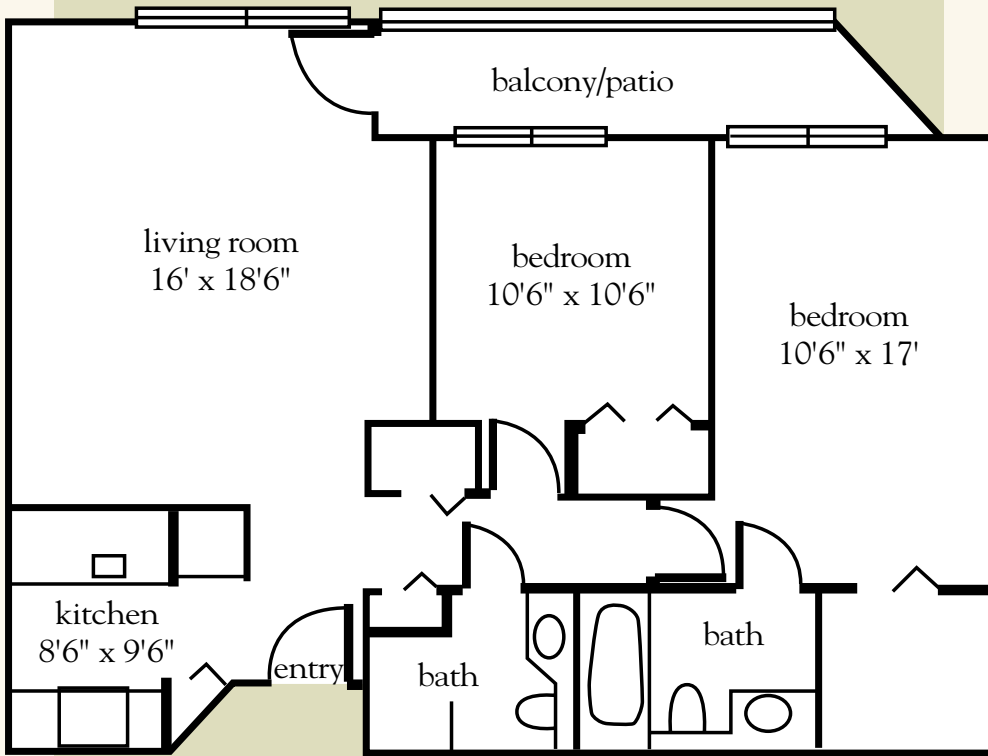

865 sq. ft.

One-Bedroom Floor Plan

Date _____ Name _____

Apartment No. _____ Apartment Rate _____ Expires _____

Notes _____

Atria BELL COURT GARDENS

520.886.3600 | AtriaBellCourtGardens.com

Measurements are an approximation and can vary by apartment.

One Bedroom F

789 sq. ft.

One-Bedroom Floor Plan

Date _____ Name _____

Apartment No. _____ Apartment Rate _____ Expires _____

Notes _____

Atria BELL COURT GARDENS

520.886.3600 | AtriaBellCourtGardens.com

Measurements are an approximation and can vary by apartment.

Two Bedroom G

961 sq. ft.

Two-Bedroom Floor Plan

Date _____ Name _____

Apartment No. _____ Apartment Rate _____ Expires _____

Notes _____

Atria BELL COURT GARDENS

520.886.3600 | AtriaBellCourtGardens.com

Measurements are an approximation and can vary by apartment.

Two Bedroom H

1,066 sq. ft.

Two-Bedroom Floor Plan

Date _____ Name _____

Apartment No. _____ Apartment Rate _____ Expires _____