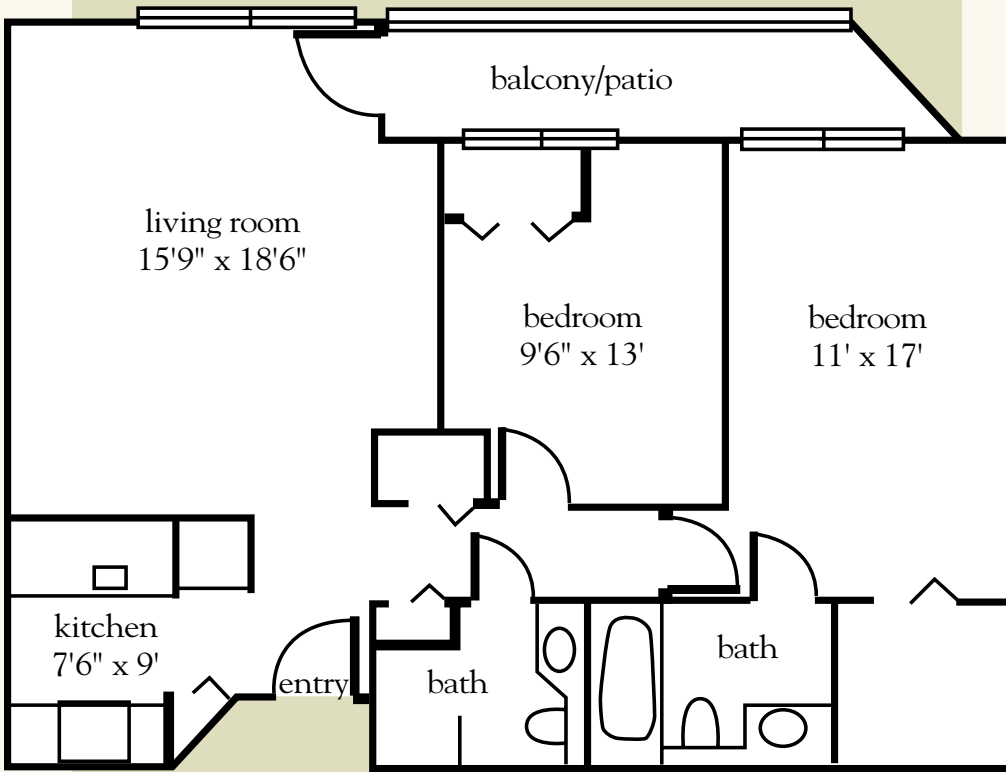

Measurements are an approximation and can vary by apartment.

Two Bedroom G

961 sq. ft.

Two-Bedroom Floor Plan

Date _____ Name _____

Apartment No. _____ Apartment Rate _____ Expires _____

Notes _____

Atria BELL COURT GARDENS

520.886.3600 | AtriaBellCourtGardens.com

Measurements are an approximation and can vary by apartment.

Two Bedroom H

1,066 sq. ft.

Two-Bedroom Floor Plan

Date _____ Name _____

Apartment No. _____ Apartment Rate _____ Expires _____

Notes _____

Atria BELL COURT GARDENS

520.886.3600 | AtriaBellCourtGardens.com

Measurements are an approximation and can vary by apartment.

Two Bedroom I

1,130 sq. ft.

Two-Bedroom Floor Plan

Date _____ Name _____

1,177 sq. ft.

Two-Bedroom Floor Plan

Date _____ Name _____

Apartment No. _____ Apartment Rate _____ Expires _____

Notes _____

Atria BELL COURT GARDENS

520.886.3600 | AtriaBellCourtGardens.com

Measurements are an approximation and can vary by apartment.