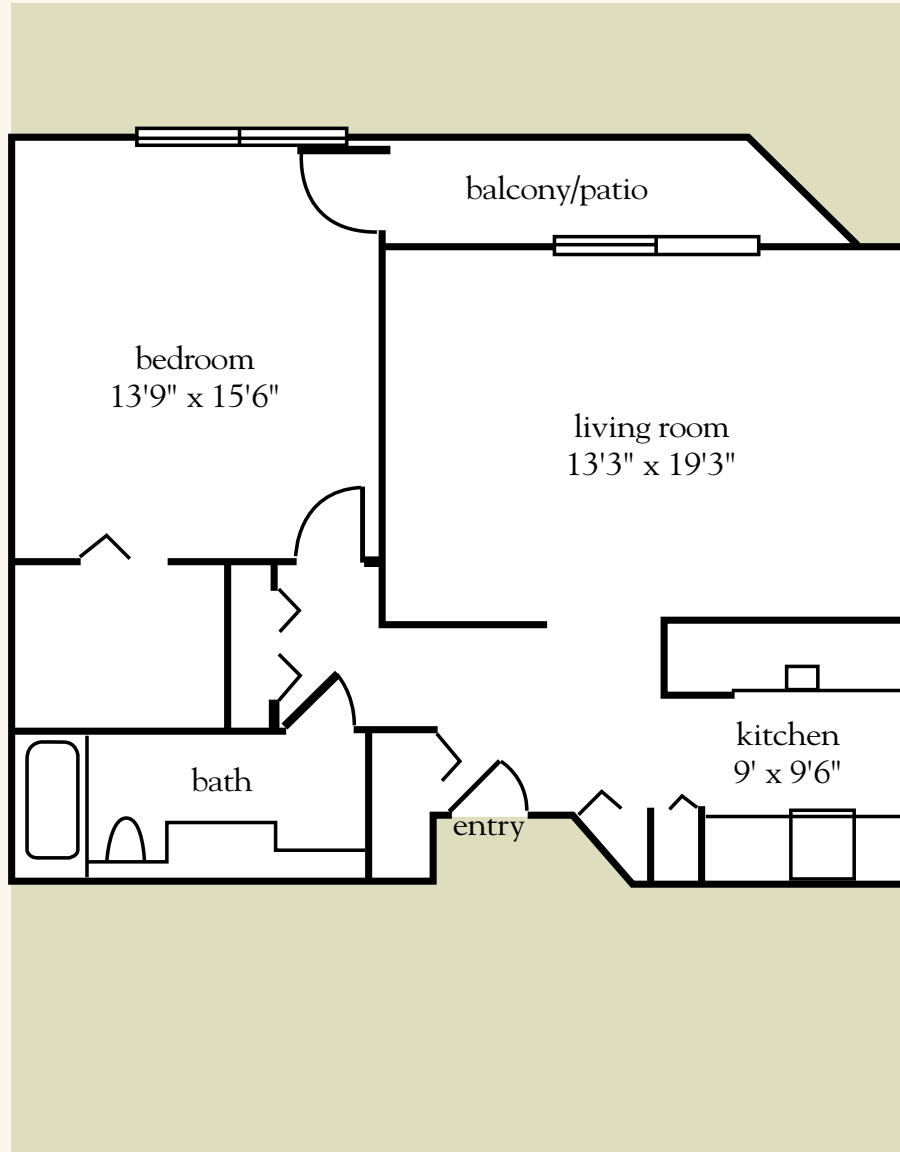

Notes _____

Atria BELL COURT GARDENS

520.886.3600 | AtriaBellCourtGardens.com

Measurements are an approximation and can vary by apartment.

One Bedroom D

675 sq. ft.

One-Bedroom Floor Plan

Date _____ Name _____

Apartment No. _____ Apartment Rate _____ Expires _____

Notes _____

Atria BELL COURT GARDENS

520.886.3600 | AtriaBellCourtGardens.com

Measurements are an approximation and can vary by apartment.

One Bedroom Deluxe E

865 sq. ft.

One-Bedroom Floor Plan

Date _____ Name _____

Apartment No. _____ Apartment Rate _____ Expires _____

Notes _____

Atria BELL COURT GARDENS

520.886.3600 | AtriaBellCourtGardens.com

Measurements are an approximation and can vary by apartment.

One Bedroom F

789 sq. ft.

One-Bedroom Floor Plan

Date _____ Name _____

Apartment No. _____ Apartment Rate _____ Expires _____

Notes _____

Atria BELL COURT GARDENS

520.886.3600 | AtriaBellCourtGardens.com