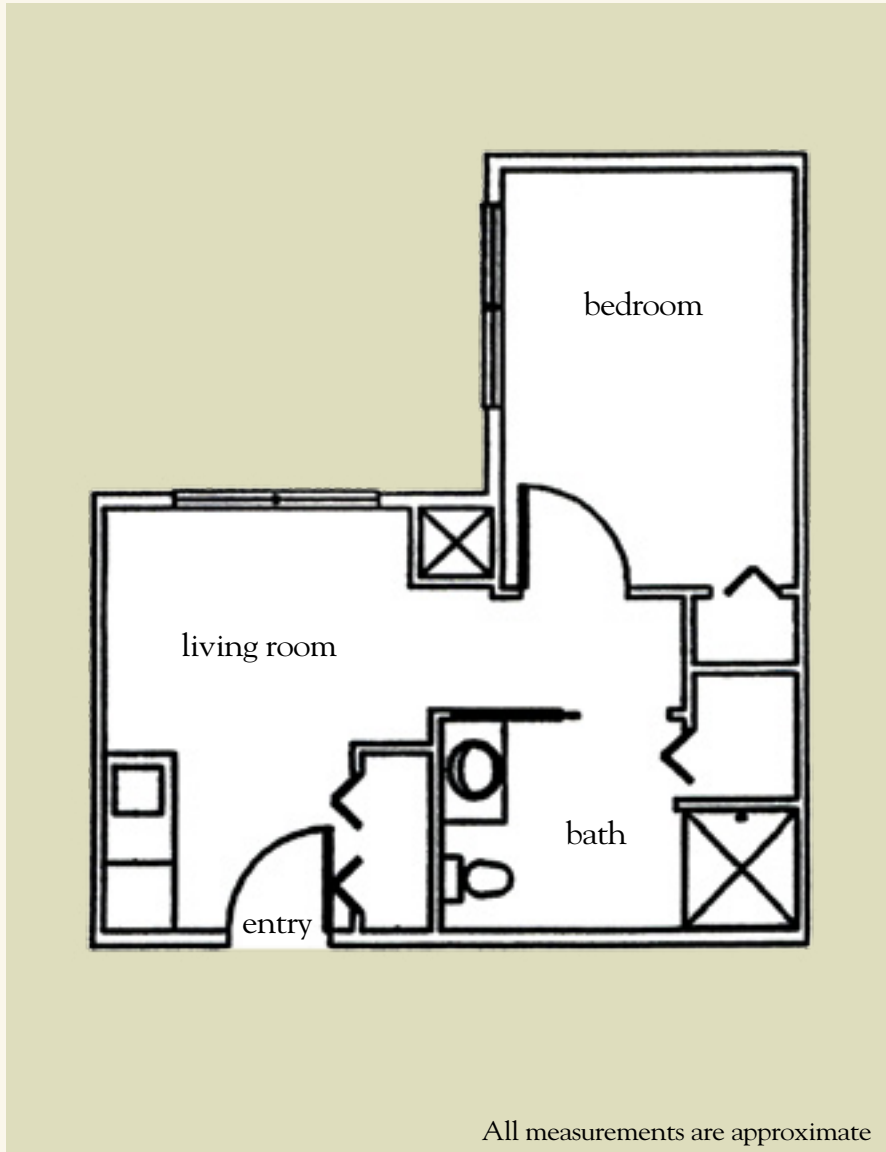

518.434.4663 | www.atria-delmarplace.com

One Bedroom

415-635 sq. ft.

One-Bedroom Floor Plan

Date _____ Name _____

Apartment No. _____ Apartment Rate _____ Expires _____

Notes _____

Atria DELMAR PLACE

518.434.4663 | www.atria-delmarplace.com

One Bedroom

397-513 sq. ft.

One-Bedroom Floor Plan

Date _____ Name _____

Apartment No. _____ Apartment Rate _____ Expires _____

Notes _____

Atria DELMAR PLACE

518.434.4663 | www.atria-delmarplace.com

One Bedroom

350-420 sq. ft.

One-Bedroom Floor Plan

Date _____ Name _____

Apartment No. _____ Apartment Rate _____ Expires _____

Notes _____

Atria DELMAR PLACE

518.434.4663 | www.atria-delmarplace.com

One Bedroom

398 sq. ft.

All measurements are approximate

Date _____ Name _____

Apartment No. _____ Apartment Rate _____ Expires _____

Notes _____

Atria DELMAR PLACE