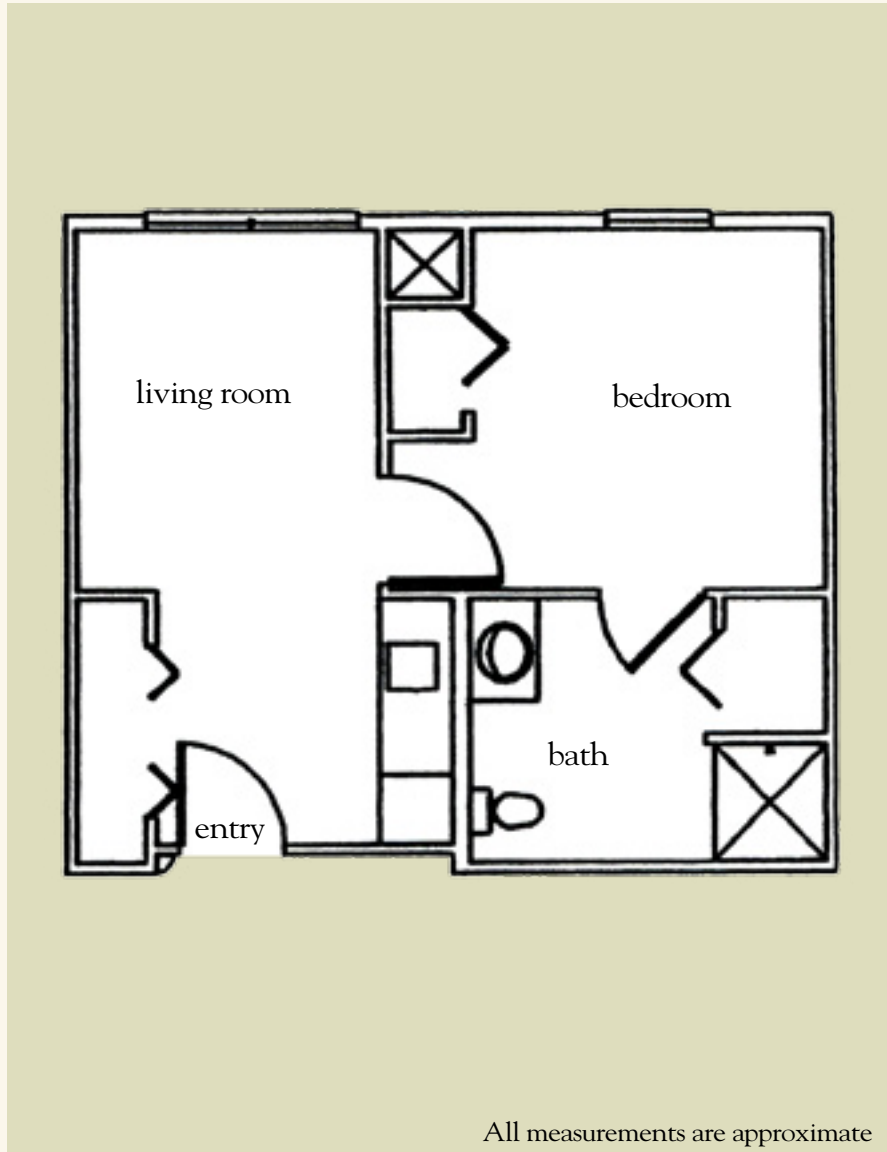

Studio

392 sq. ft.

Studio Floor Plan

All measurements are approximate

Date _____ Name _____

Apartment No. _____ Apartment Rate _____ Expires _____

Notes _____

Atria DELMAR PLACE

518.434.4663 | www.atria-delmarplace.com

One Bedroom

415-635 sq. ft.

One-Bedroom Floor Plan

Date _____ Name _____

Apartment No. _____ Apartment Rate _____ Expires _____

Notes _____

Atria DELMAR PLACE

518.434.4663 | www.atria-delmarplace.com

One Bedroom

397-513 sq. ft.

One-Bedroom Floor Plan

Date _____ Name _____

Apartment No. _____ Apartment Rate _____ Expires _____

Notes _____

Atria DELMAR PLACE

518.434.4663 | www.atria-delmarplace.com

One Bedroom

350-420 sq. ft.

One-Bedroom Floor Plan

Date _____ Name _____

Apartment No. _____ Apartment Rate _____ Expires _____

Notes _____

Atria DELMAR PLACE