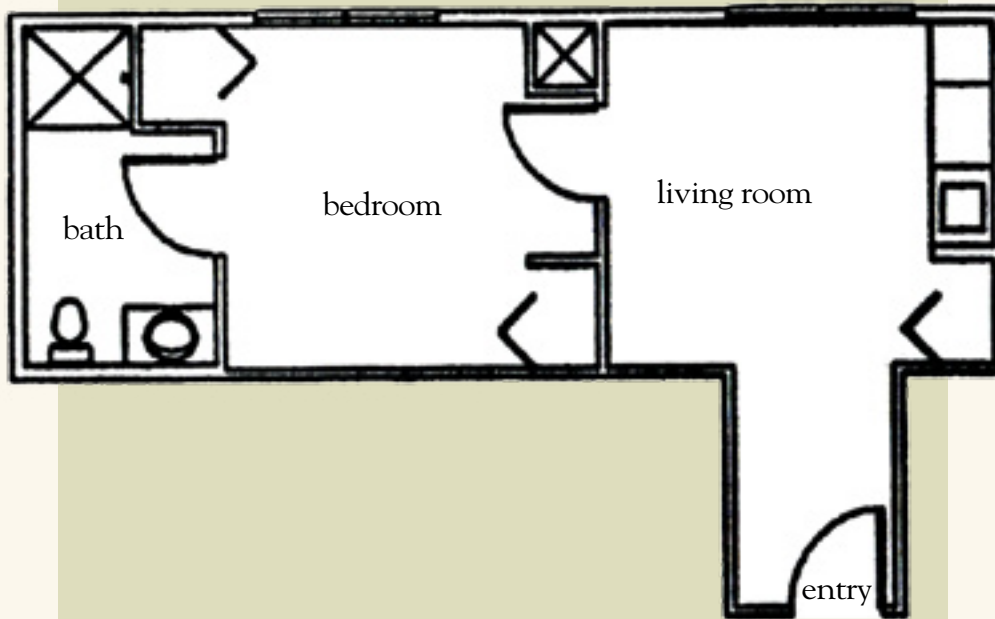

518.434.4663 | www.atria-delmarplace.com

One Bedroom

397-513 sq. ft.

One-Bedroom Floor Plan

Date _____ Name _____

Apartment No. _____ Apartment Rate _____ Expires _____

Notes _____

Atria DELMAR PLACE

518.434.4663 | www.atria-delmarplace.com

One Bedroom

350-420 sq. ft.

One-Bedroom Floor Plan

Date _____ Name _____

Apartment No. _____ Apartment Rate _____ Expires _____

Notes _____

Atria DELMAR PLACE

518.434.4663 | www.atria-delmarplace.com

One Bedroom

398 sq. ft.

All measurements are approximate

Date _____ Name _____

Apartment No. _____ Apartment Rate _____ Expires _____

Notes _____

Atria DELMAR PLACE