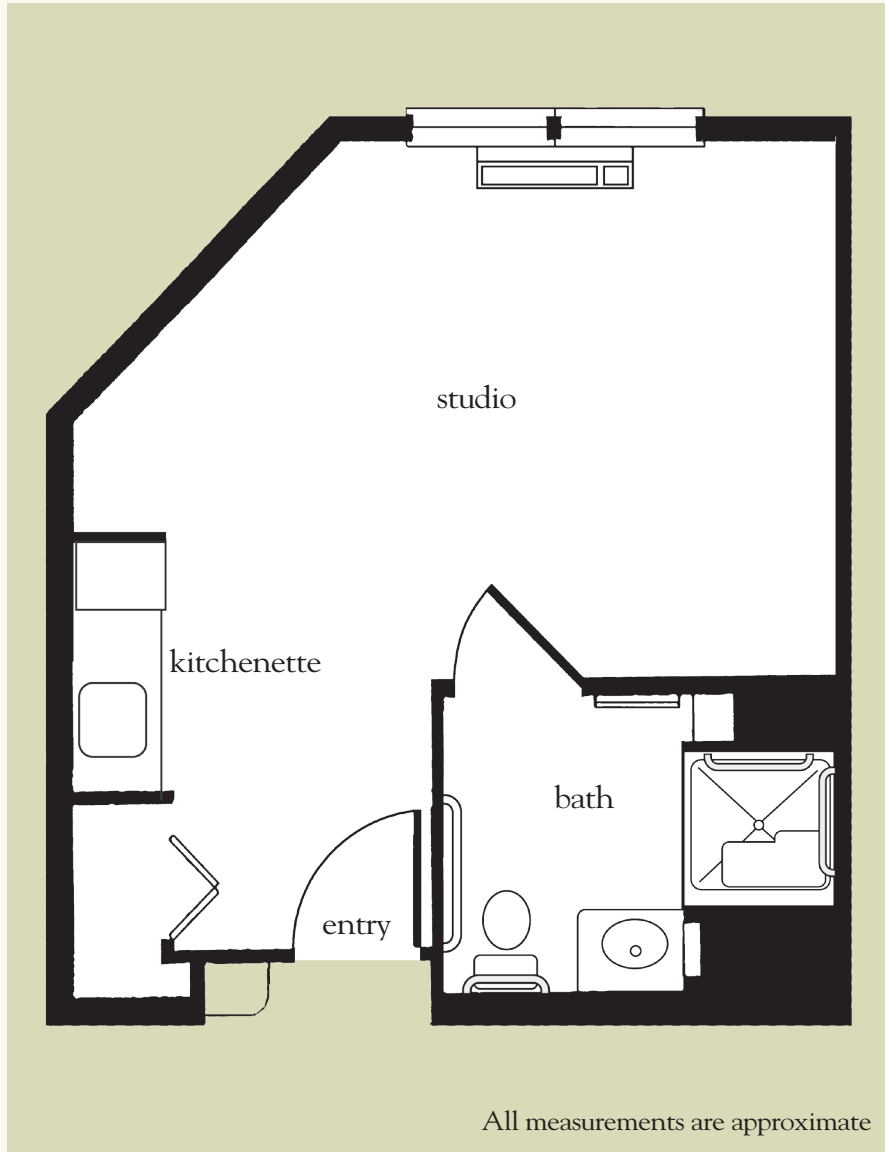

Studio

341 sq. ft.

Studio Floor Plan

Date _____ Name _____

Apartment No. _____ Apartment Rate _____ Expires _____

Notes _____

Atria TINTON FALLS

732.918.1960 | www.atriatintonfalls.com

One Bedroom

398 sq. ft.

One-Bedroom Floor Plan

Date _____ Name _____

Apartment No. _____ Apartment Rate _____ Expires _____

Notes _____

Atria TINTON FALLS

732.918.1960 | www.atriatintonfalls.com

Two Bedroom

410 sq. ft.

Two-Bedroom Floor Plan

All measurements are approximate

Date _____ Name _____

Apartment No. _____ Apartment Rate _____ Expires _____

Notes _____

Atria TINTON FALLS

732.918.1960 | www.atriatintonfalls.com

Two Bedroom

663 sq. ft.

All measurements are approximate

Date _____ Name _____

Apartment No. _____ Apartment Rate _____ Expires _____

Notes _____

Atria TINTON FALLS