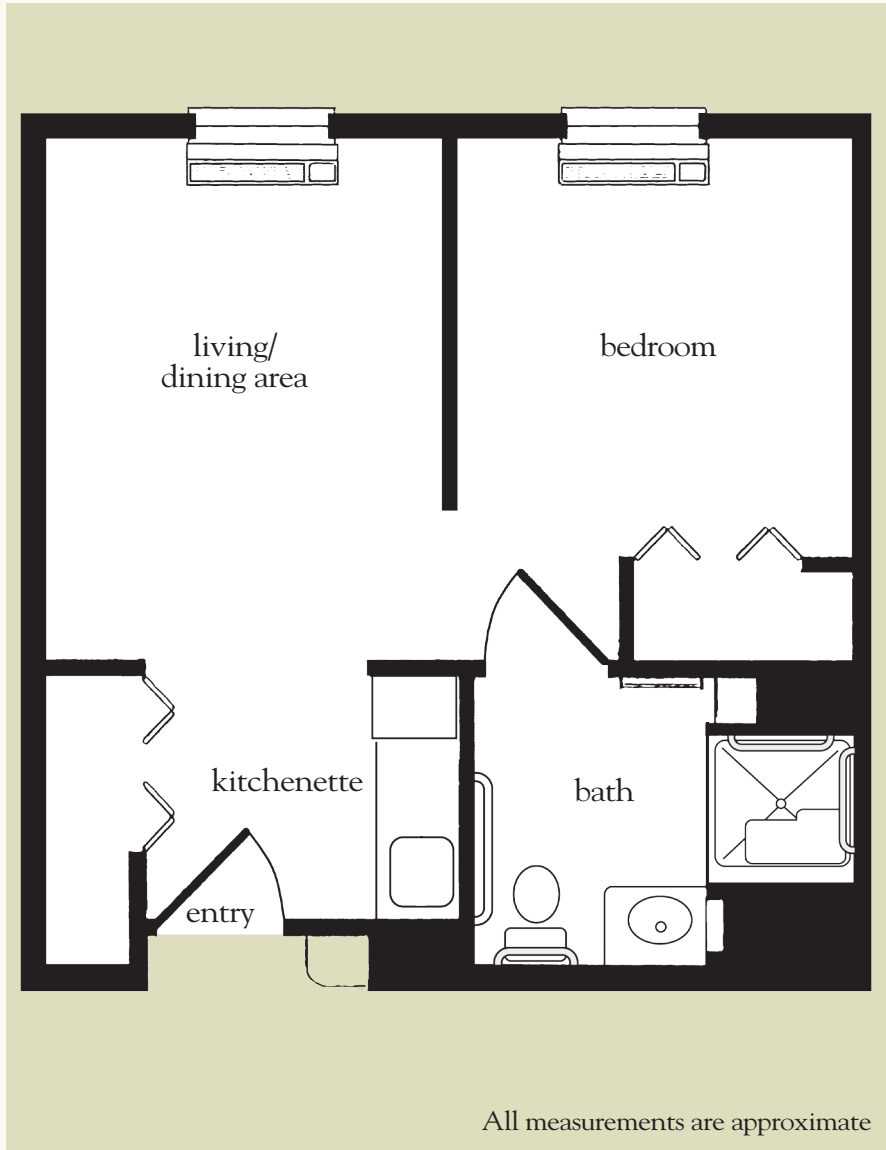

Studio

341 sq. ft.

Studio Floor Plan

Date _____ Name _____

Apartment No. _____ Apartment Rate _____ Expires _____

Notes _____

Atria TINTON FALLS

732.918.1960 | www.atriatintonfalls.com

One Bedroom

398 sq. ft.

One-Bedroom Floor Plan

Date _____ Name _____

Apartment No. _____ Apartment Rate _____ Expires _____

Notes _____

Atria TINTON FALLS

732.918.1960 | www.atriatintonfalls.com

Two Bedroom

410 sq. ft.

Two-Bedroom Floor Plan

All measurements are approximate

Date _____ Name _____

Apartment No. _____ Apartment Rate _____ Expires _____

Notes _____

Atria TINTON FALLS