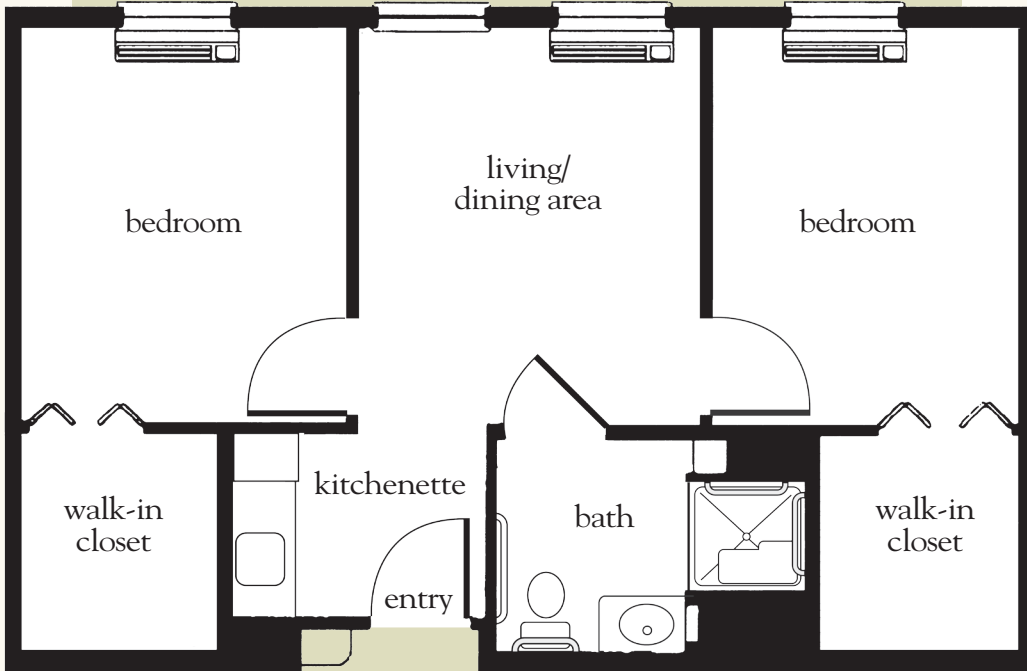

Studio

341 sq. ft.

Studio Floor Plan

Date _____ Name _____

Apartment No. _____ Apartment Rate _____ Expires _____

Notes _____

Atria TINTON FALLS

732.918.1960 | www.atriatintonfalls.com

One Bedroom

398 sq. ft.

One-Bedroom Floor Plan

Date _____ Name _____

Apartment No. _____ Apartment Rate _____ Expires _____

Notes _____

Atria TINTON FALLS

732.918.1960 | www.atriatintonfalls.com

Two Bedroom

410 sq. ft.

Two-Bedroom Floor Plan

All measurements are approximate

Date _____ Name _____

Apartment No. _____ Apartment Rate _____ Expires _____

Notes _____

Atria TINTON FALLS