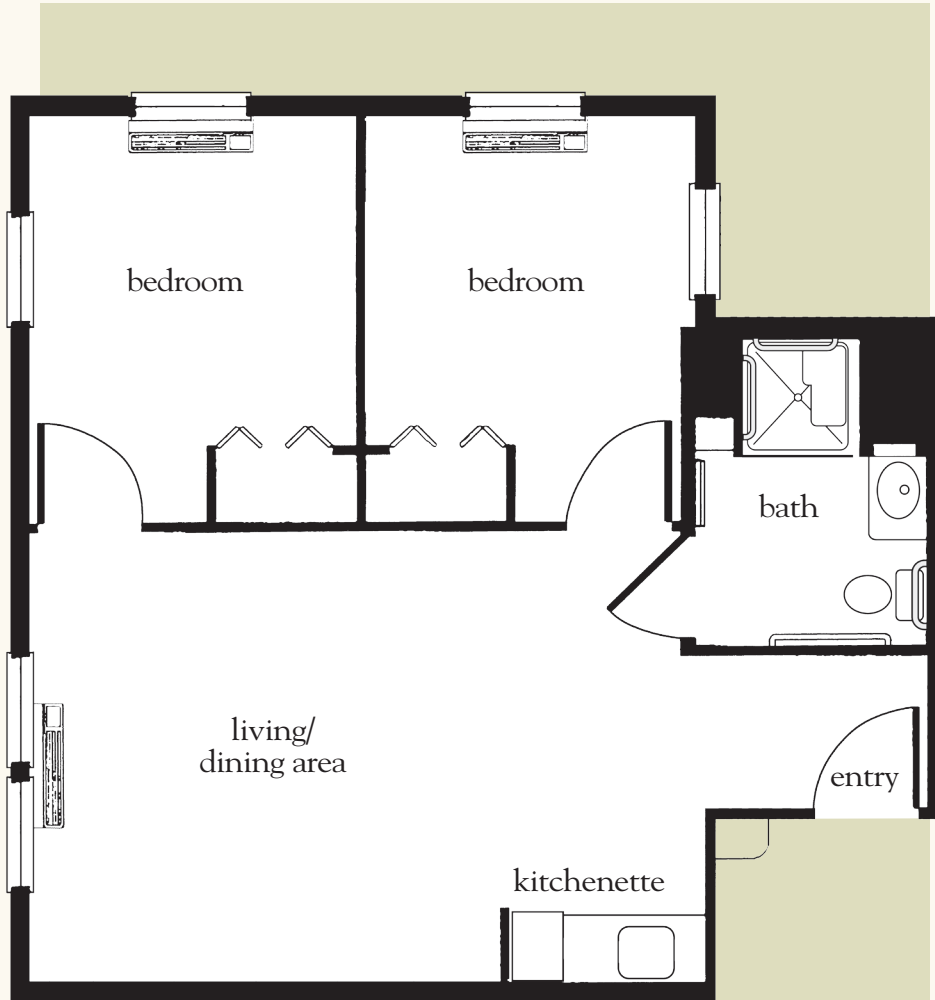

Studio

341 sq. ft.

Studio Floor Plan

Date _____ Name _____

Apartment No. _____ Apartment Rate _____ Expires _____

Notes _____

Atria TINTON FALLS

732.918.1960 | www.atriatintonfalls.com

One Bedroom

398 sq. ft.

One-Bedroom Floor Plan

Date _____ Name _____

Apartment No. _____ Apartment Rate _____ Expires _____

Notes _____

Atria TINTON FALLS

732.918.1960 | www.atriatintonfalls.com

Two Bedroom

410 sq. ft.

Two-Bedroom Floor Plan

All measurements are approximate

Date _____ Name _____

Apartment No. _____ Apartment Rate _____ Expires _____

Notes _____

Atria TINTON FALLS

732.918.1960 | www.atriatintonfalls.com

Two Bedroom

663 sq. ft.

All measurements are approximate

Date _____ Name _____

Apartment No. _____ Apartment Rate _____ Expires _____

Notes _____

Atria TINTON FALLS