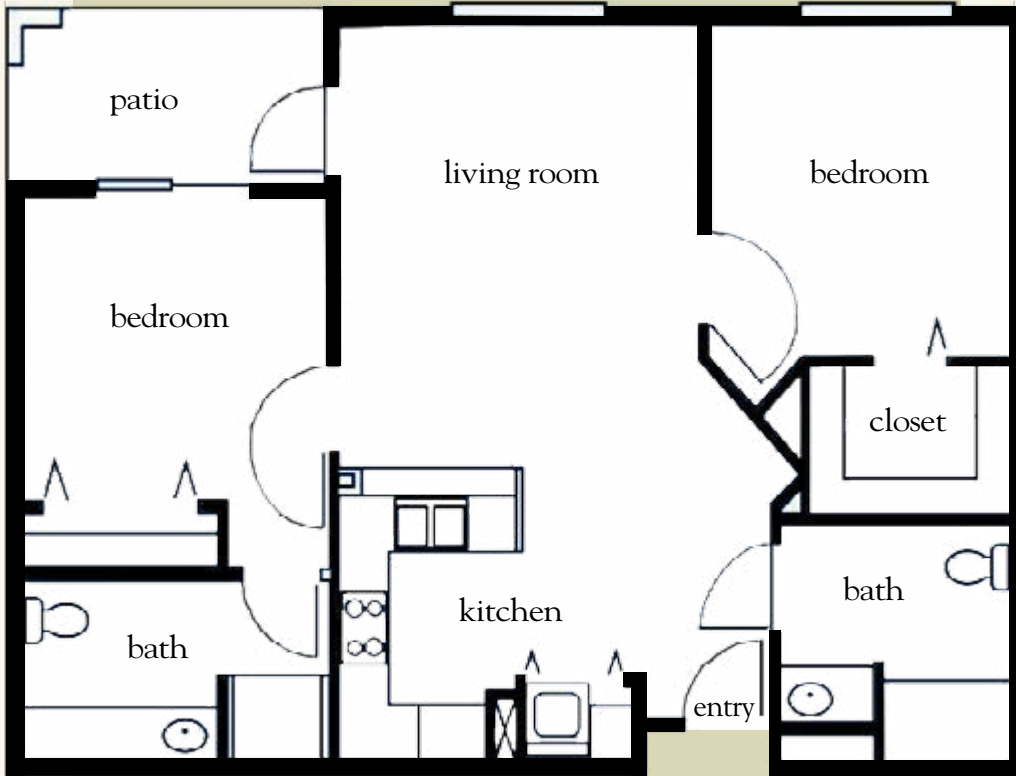

184563

One Bedroom Deluxe

550-770 sq. ft.

One-Bedroom Deluxe Floor Plan

Apartment No. _____ Apartment Rate _____

Notes _____

Name _____ Date _____

Expires _____

Atria GRAND OAKS

805.370.5400 | AtriaGrandOaks.com

Measurements are an approximation and can vary by apartment. All rates are subject to change.

License #565801876

184563

Two Bedroom Deluxe

943-971 sq. ft.

Two-Bedroom Deluxe Floor Plan

License #565801876

184563

Life Guidance® Memory Care Deluxe Shared Studio

466-530 sq. ft.

Date _____ Name _____

Apartment No. _____ Apartment Rate _____ Expires _____

Notes _____

Atria GRAND OAKS