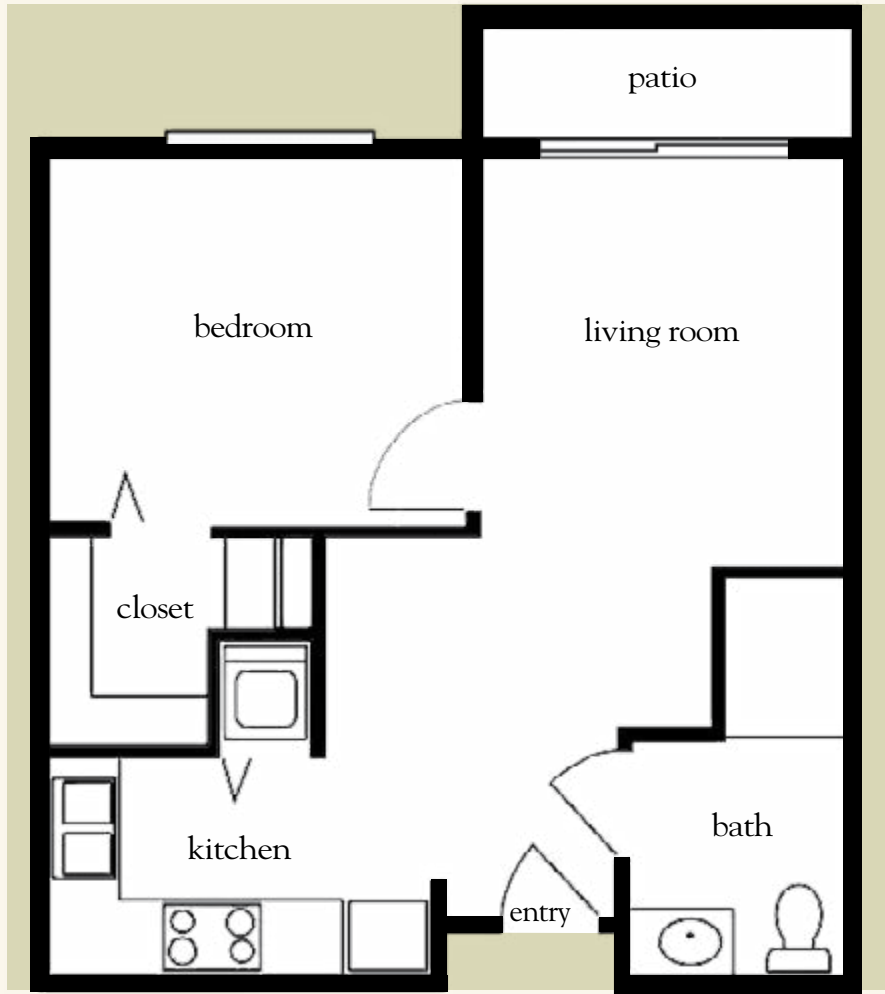

805.370.5400 | AtriaGrandOaks.com

Measurements are an approximation and can vary by apartment. All rates are subject to change.

License #565801876

184563

One Bedroom

466-530 sq. ft.

One-Bedroom Floor Plan

Apartment No. _____ Apartment Rate _____

184563

One Bedroom Deluxe

550-770 sq. ft.

One-Bedroom Deluxe Floor Plan

Apartment No. _____ Apartment Rate _____

Notes _____

Name _____ Date _____

Expires _____

Atria GRAND OAKS

805.370.5400 | AtriaGrandOaks.com

Measurements are an approximation and can vary by apartment. All rates are subject to change.

License #565801876

184563

Two Bedroom Deluxe

943-971 sq. ft.

Two-Bedroom Deluxe Floor Plan