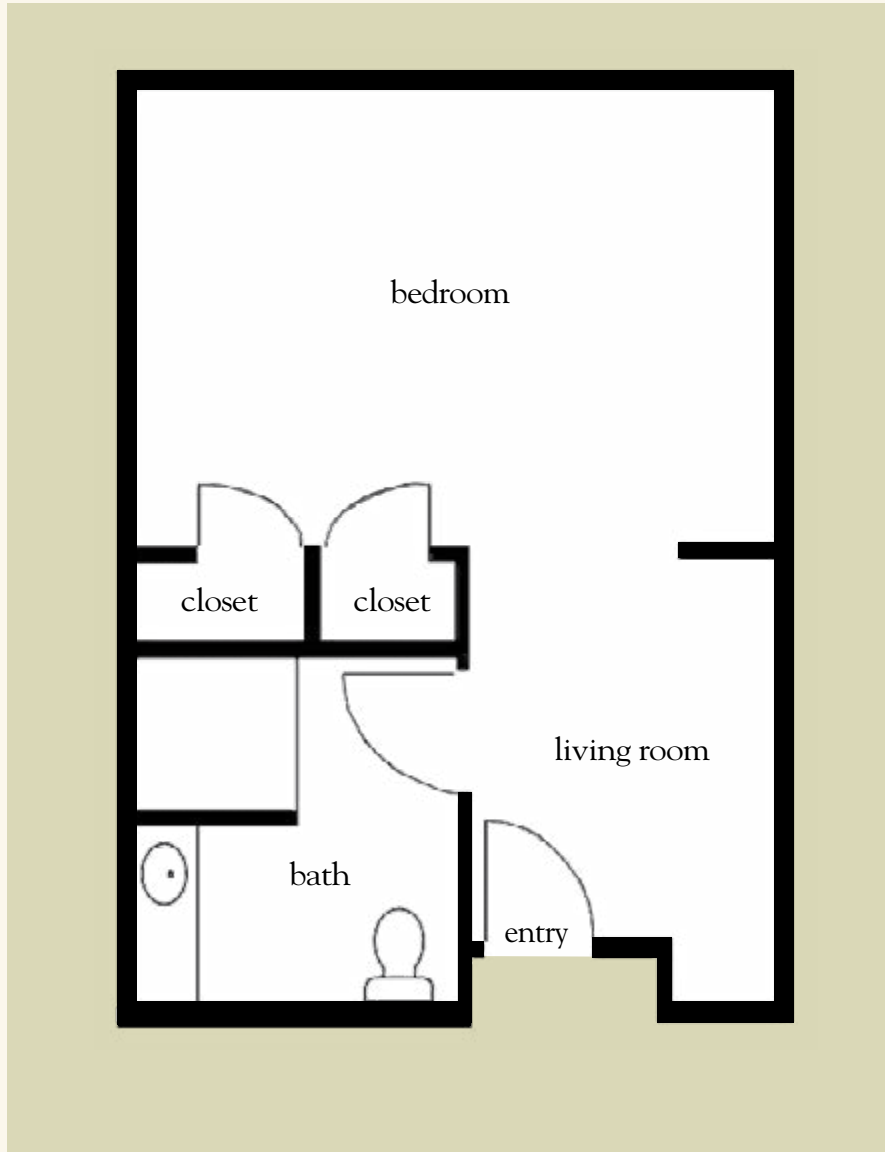

License #565801876

184563

Life Guidance® Memory Care Deluxe Shared Studio

466-530 sq. ft.

Date _____ Name _____

Apartment No. _____ Apartment Rate _____ Expires _____

Notes _____

Atria GRAND OAKS

805.370.5400 | AtriaGrandOaks.com

Measurements are an approximation and can vary by apartment.

License #565801876

Memory Care Deluxe Shared Studio Floor Plan

Life Guidance® Memory Care Shared Studio

396 sq. ft.

Memory Care Shared Studio Floor Plan

Date _____ Name _____

Apartment No. _____ Apartment Rate _____ Expires _____

Notes _____

Atria GRAND OAKS

805.370.5400 | AtriaGrandOaks.com

Measurements are an approximation and can vary by apartment.