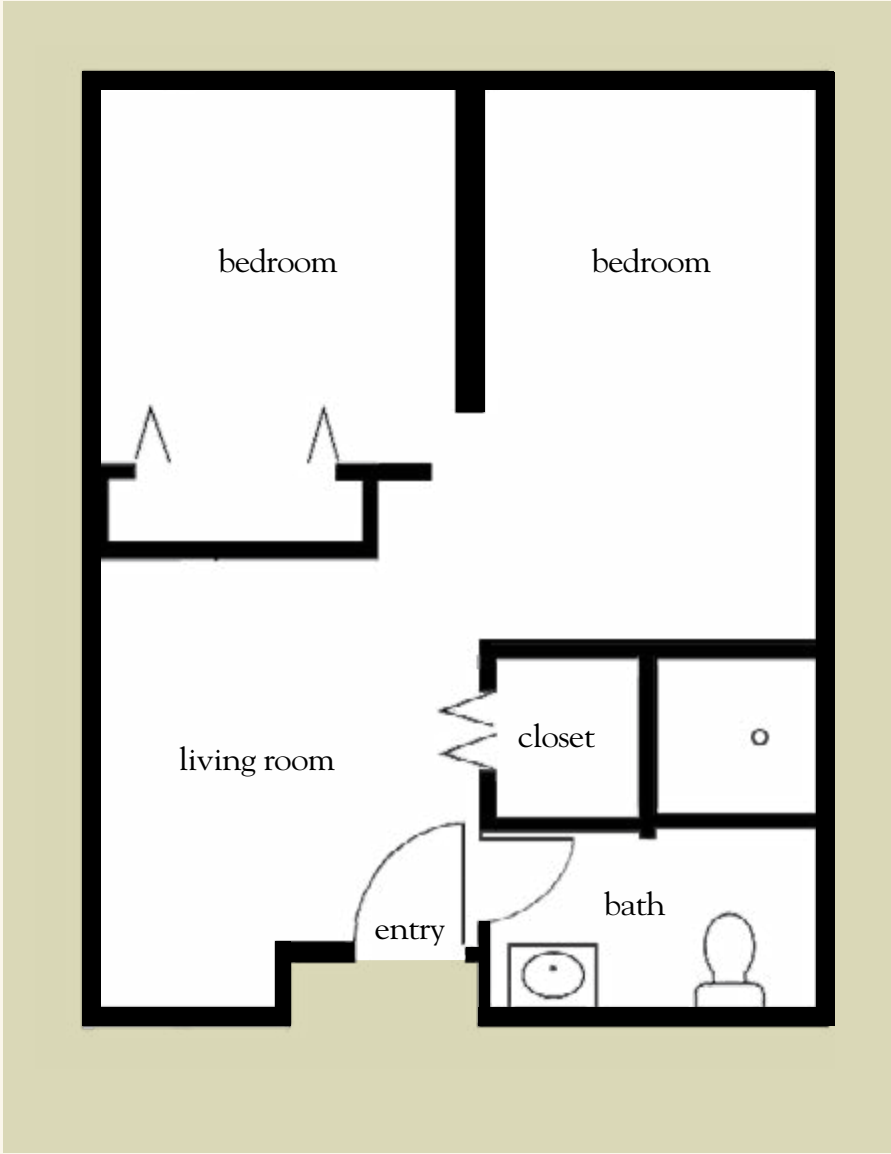

Atria GRAND OAKS

805.370.5400 | AtriaGrandOaks.com

Measurements are an approximation and can vary by apartment. All rates are subject to change.

License #565801876

184563

Two Bedroom Deluxe

943-971 sq. ft.

Two-Bedroom Deluxe Floor Plan

License #565801876

184563

Life Guidance® Memory Care Deluxe Shared Studio

466-530 sq. ft.

Date _____ Name _____

Apartment No. _____ Apartment Rate _____ Expires _____

Notes _____

Atria GRAND OAKS

805.370.5400 | AtriaGrandOaks.com

Measurements are an approximation and can vary by apartment.

License #565801876

Memory Care Deluxe Shared Studio Floor Plan

Life Guidance® Memory Care Shared Studio

396 sq. ft.