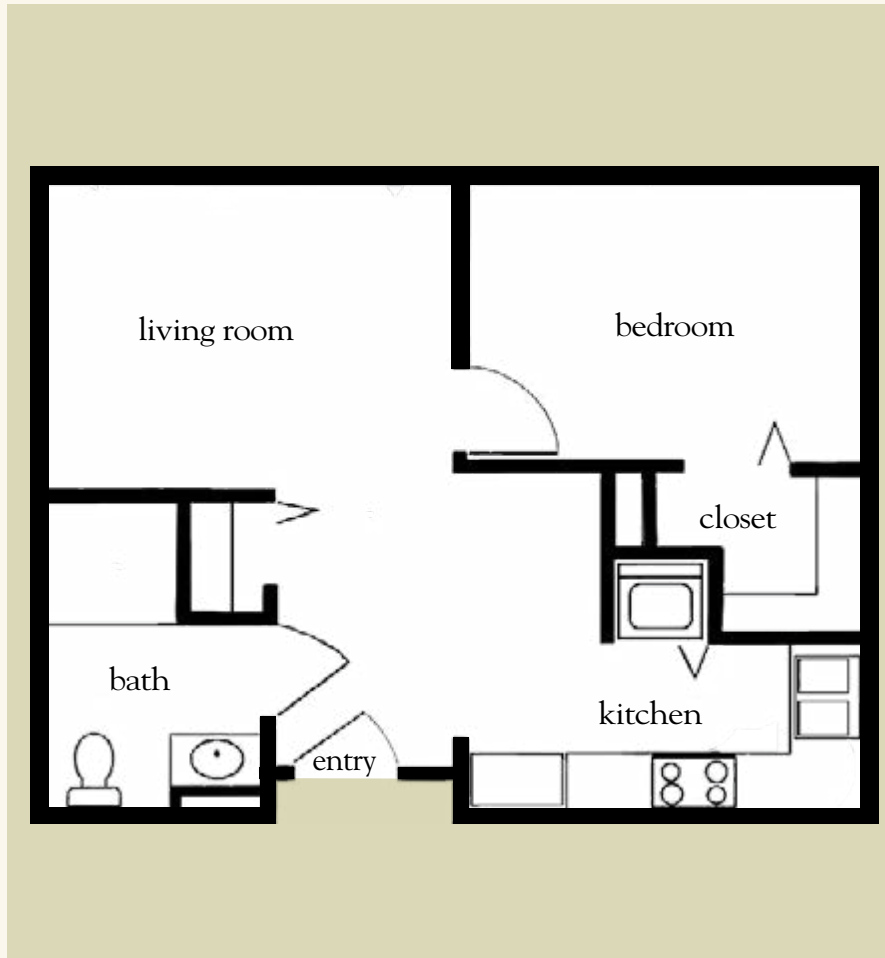

Studio

396-553 sq. ft.

Studio Floor Plan

Apartment No. _____ Apartment Rate _____

Notes _____

Name _____ Date _____

Expires _____

Atria GRAND OAKS

805.370.5400 | AtriaGrandOaks.com

Measurements are an approximation and can vary by apartment. All rates are subject to change.

License #565801876

184563

One Bedroom

466-530 sq. ft.

One-Bedroom Floor Plan

Apartment No. _____ Apartment Rate _____

184563

One Bedroom Deluxe

550-770 sq. ft.

One-Bedroom Deluxe Floor Plan

Apartment No. _____ Apartment Rate _____

Notes _____

Name _____ Date _____

Expires _____