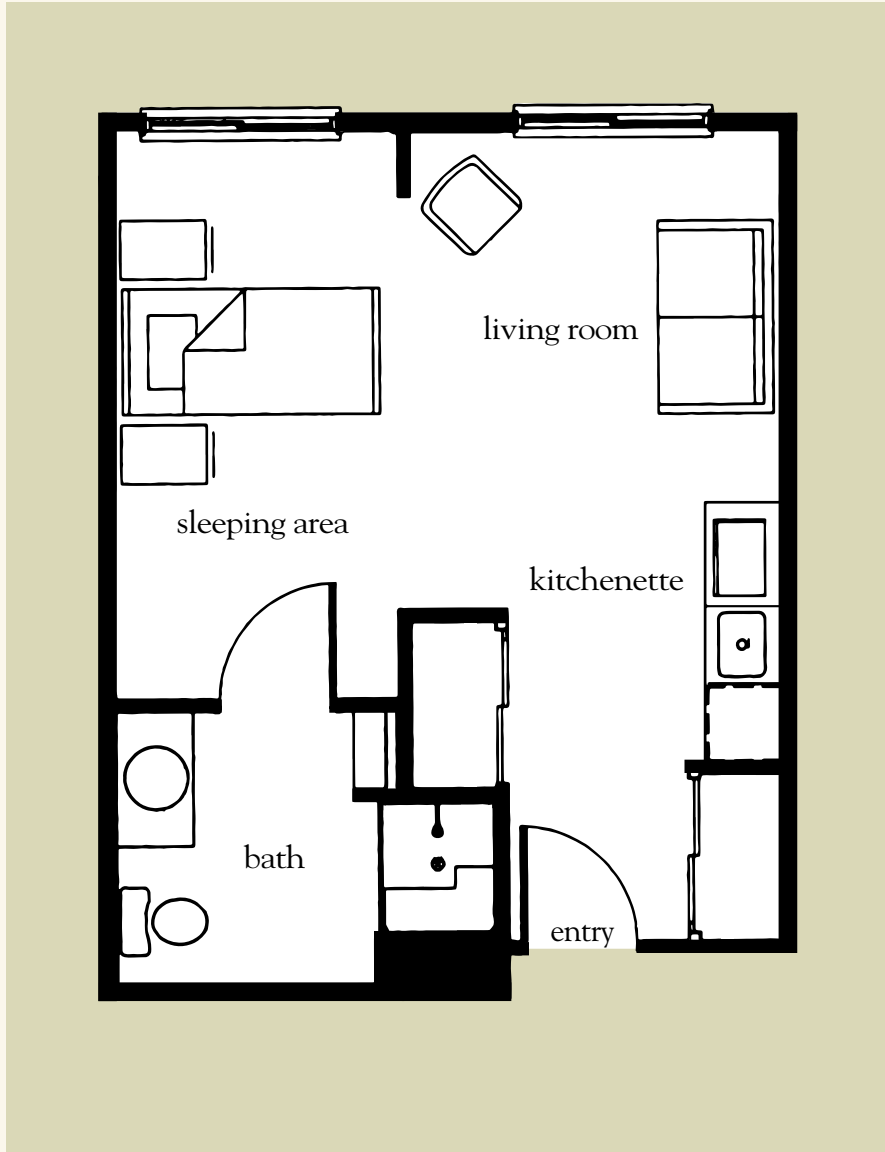

# Studio

390 sq. ft.

Studio Floor Plan

Date \_\_\_\_\_ Name \_\_\_\_\_

Apartment No. \_\_\_\_\_ Apartment Rate \_\_\_\_\_ Expires \_\_\_\_\_

Notes \_\_\_\_\_

\_\_\_\_\_

\_\_\_\_\_

*Atria* ELIZABETHTOWN

270.360.8001 | [AtriaElizabethtown.com](http://AtriaElizabethtown.com)

Measurements are an approximation and can vary by apartment.

# One Bedroom

540 sq. ft.

One-Bedroom Floor Plan

Date \_\_\_\_\_ Name \_\_\_\_\_

Apartment No. \_\_\_\_\_ Apartment Rate \_\_\_\_\_ Expires \_\_\_\_\_

Notes \_\_\_\_\_

\_\_\_\_\_

\_\_\_\_\_