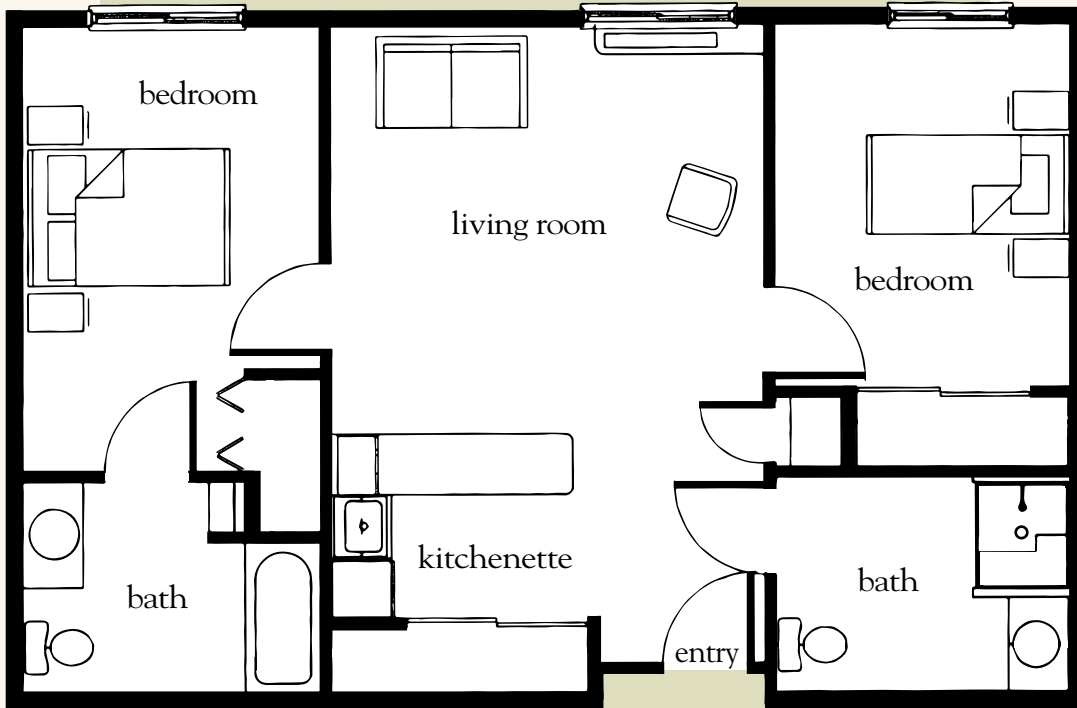

Two Bedroom

790 sq. ft.

Two-Bedroom Floor Plan

Date _____ Name _____

Apartment No. _____ Apartment Rate _____ Expires _____

Notes _____

_____

_____

Atria ELIZABETHTOWN

270.360.8001 | AtriaElizabethtown.com

Measurements are an approximation and can vary by apartment.