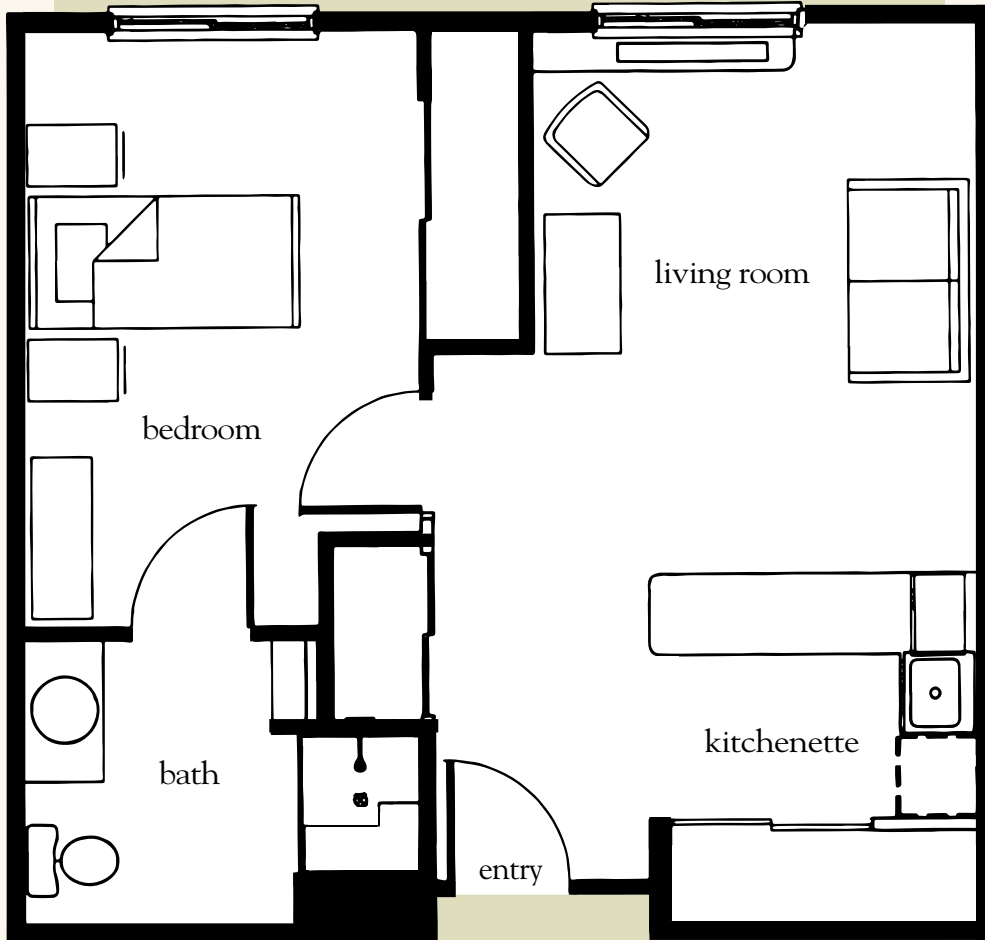

# Studio

390 sq. ft.

Studio Floor Plan

Date \_\_\_\_\_ Name \_\_\_\_\_

Apartment No. \_\_\_\_\_ Apartment Rate \_\_\_\_\_ Expires \_\_\_\_\_

Notes \_\_\_\_\_

\_\_\_\_\_

\_\_\_\_\_

*Atria* ELIZABETHTOWN

270.360.8001 | [AtriaElizabethtown.com](http://AtriaElizabethtown.com)

Measurements are an approximation and can vary by apartment.

# One Bedroom

540 sq. ft.

One-Bedroom Floor Plan

Date \_\_\_\_\_ Name \_\_\_\_\_

Apartment No. \_\_\_\_\_ Apartment Rate \_\_\_\_\_ Expires \_\_\_\_\_

Notes \_\_\_\_\_

\_\_\_\_\_

\_\_\_\_\_