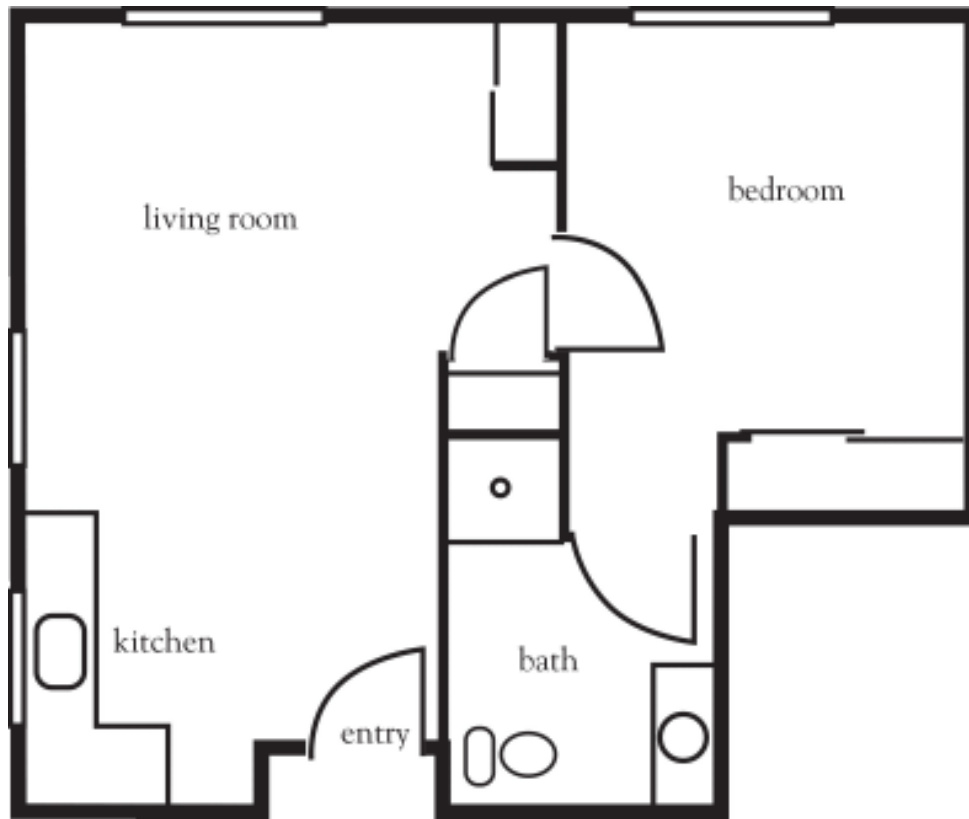

The Capitol - One Bedroom

Apartment No. _____ Square Footage _____ Apartment Rate _____

Notes _____

_____

_____

_____

_____

Date Quoted _____ Quoted by _____ Rate Expires _____

Atria AT THE ARBORETUM

512.346.4900 | AtriaArboretum.com

Measurements are an approximation and can vary by apartment.
All rates are subject to change.

Rental Rate includes

- 24-hour staff
- Two chef-prepared meals per day
- Daily educational, social, cultural and fitness opportunities
- Housekeeping and linen services
- Scheduled bus and sedan transportation
- Utilities
- Wi-Fi in all common areas
- In-apartment washer and dryer - selected apartments
- Apartment maintenance