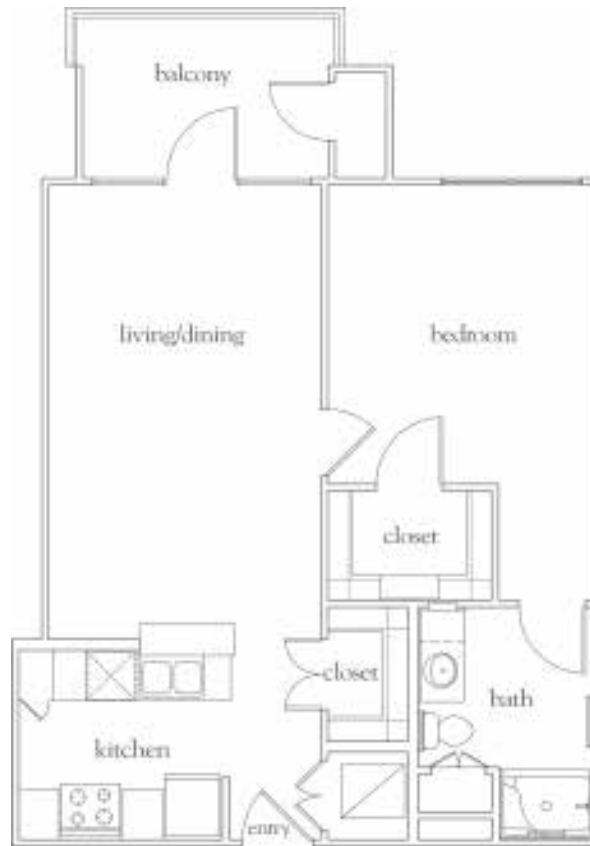

The Lamar - One Bedroom

Apartment No. _____ Square Footage _____ Apartment Rate _____

Notes _____

_____

_____

_____

_____

Date Quoted _____ Quoted by _____ Rate Expires _____

Atria AT THE ARBORETUM

512.346.4900 | AtriaArboretum.com

Measurements are an approximation and can vary by apartment.
All rates are subject to change.

Rental Rate includes

- 24-hour staff
- Two chef-prepared meals per day
- Daily educational, social, cultural and fitness opportunities
- Housekeeping and linen services
- Scheduled bus and sedan transportation
- Utilities
- Wi-Fi in all common areas
- In-apartment washer and dryer - selected apartments
- Apartment maintenance