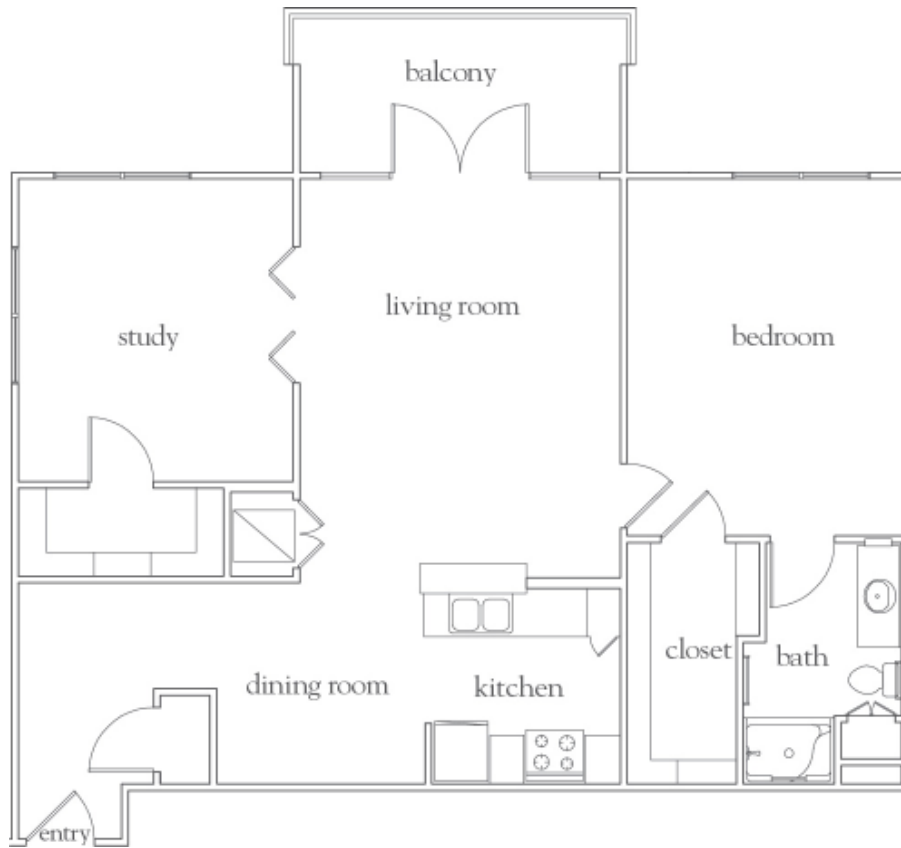

The Tarrytown - One Bedroom

Apartment No. _____ Square Footage _____ Apartment Rate _____

Notes _____

_____

_____

_____

Date Quoted _____ Quoted by _____ Rate Expires _____

Atria AT THE ARBORETUM

512.346.4900 | AtriaArboretum.com

Measurements are an approximation and can vary by apartment.
All rates are subject to change.

Rental Rate includes

- 24-hour staff
- Two chef-prepared meals per day
- Daily educational, social, cultural and fitness opportunities
- Housekeeping and linen services
- Scheduled bus and sedan transportation
- Utilities
- Wi-Fi in all common areas
- In-apartment washer and dryer - selected apartments
- Apartment maintenance