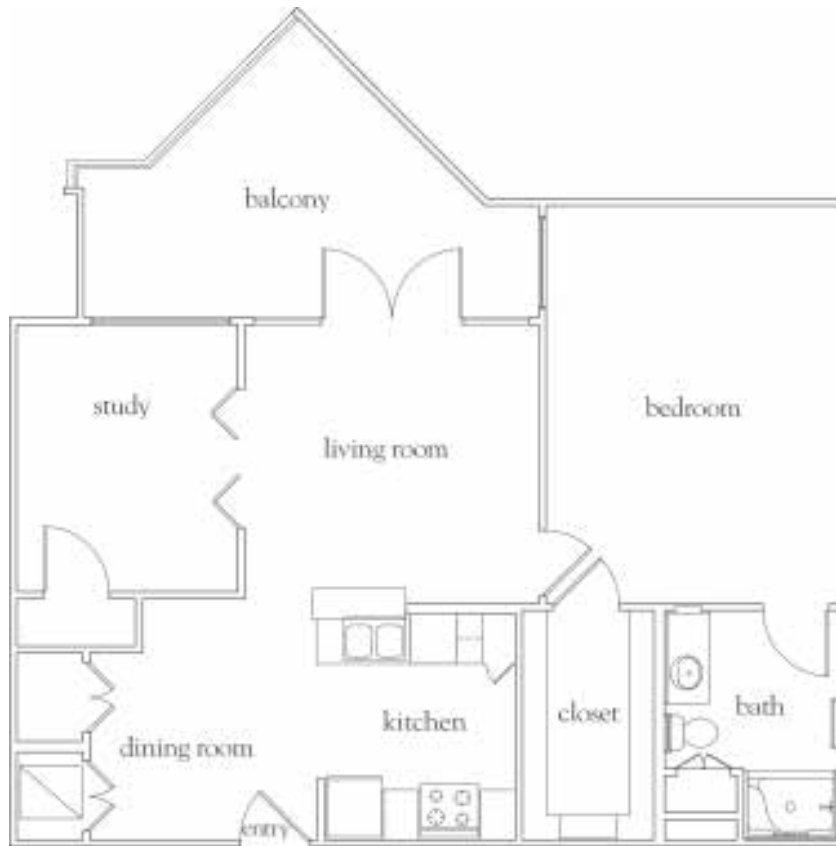

The Mabry - One Bedroom

Apartment No. _____ Square Footage _____ Apartment Rate _____

Notes _____

_____

_____

_____

_____

Date Quoted _____ Quoted by _____ Rate Expires _____

Atria AT THE ARBORETUM

512.346.4900 | AtriaArboretum.com

Measurements are an approximation and can vary by apartment.
All rates are subject to change.

Rental Rate includes

- 24-hour staff
- Two chef-prepared meals per day
- Daily educational, social, cultural and fitness opportunities
- Housekeeping and linen services
- Scheduled bus and sedan transportation
- Utilities
- Wi-Fi in all common areas
- In-apartment washer and dryer - selected apartments
- Apartment maintenance