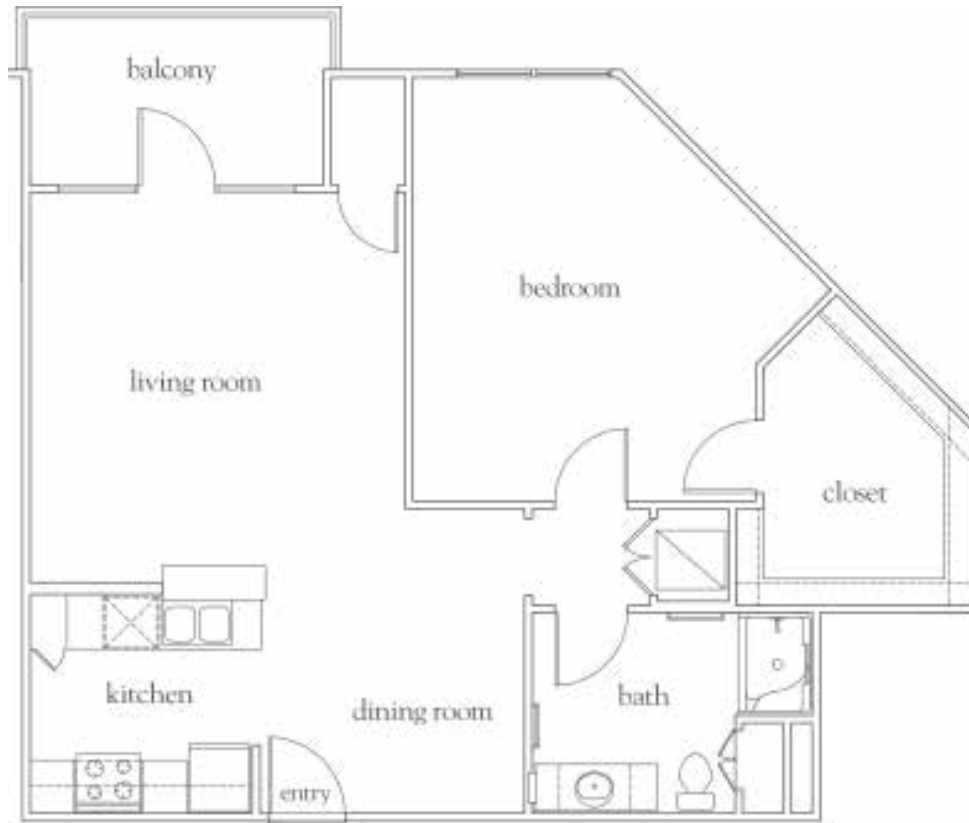

The Enfield - One Bedroom

Apartment No. _____ Square Footage _____ Apartment Rate _____

Notes _____
_____
_____
_____
_____

Date Quoted _____ Quoted by _____ Rate Expires _____

Atria AT THE ARBORETUM

512.346.4900 | AtriaArboretum.com

Measurements are an approximation and can vary by apartment.
All rates are subject to change.

Rental Rate includes

- 24-hour staff
- Two chef-prepared meals per day
- Daily educational, social, cultural and fitness opportunities
- Housekeeping and linen services
- Scheduled bus and sedan transportation
- Utilities
- Wi-Fi in all common areas
- In-apartment washer and dryer - selected apartments
- Apartment maintenance