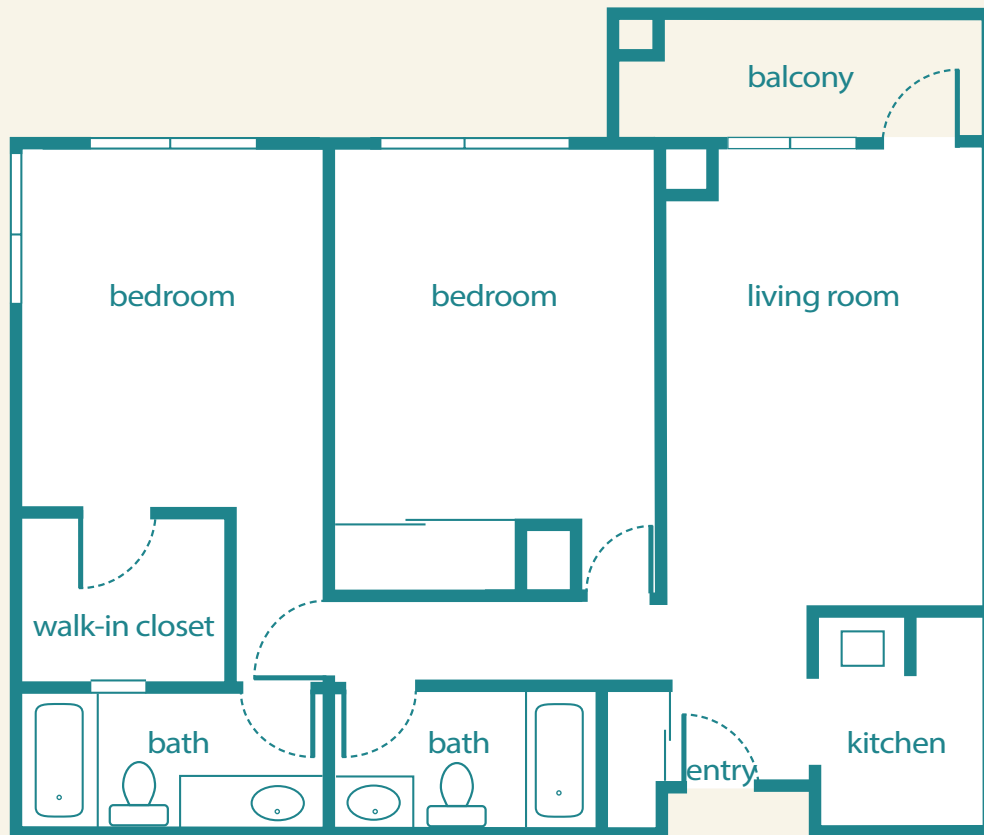

Measurements are an approximation and can vary by apartment.  
All rates are subject to change.

License #336425397

**Gladwell**<sup>TM</sup>  
BY ATRIA SENIOR LIVING

Gladwell Menifee Valley  
**One Bedroom Floor Plan**

Measurements are an approximation and can vary by apartment.  
All rates are subject to change.

License #336425397

**Gladwell**<sup>TM</sup>  
BY ATRIA SENIOR LIVING

Gladwell Menifee Valley  
**Two Bedroom Floor Plan**