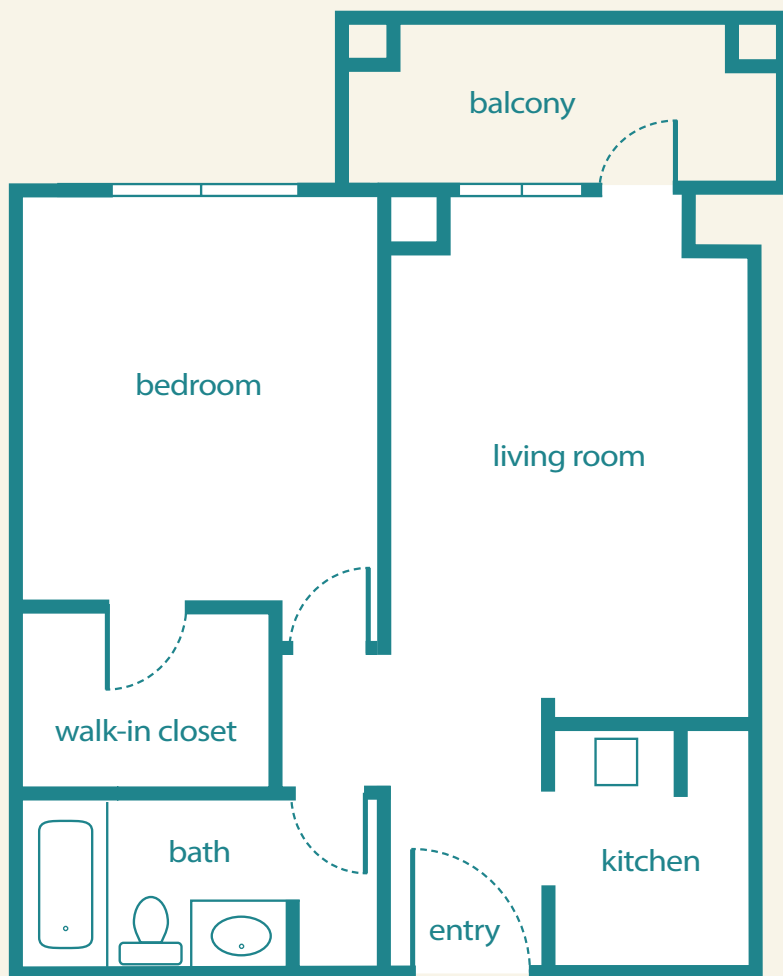

Gladwell Menifee Valley  
**Studio Floor Plan**

Apartment No. \_\_\_\_\_ Apartment Rate \_\_\_\_\_

Notes \_\_\_\_\_

\_\_\_\_\_

Name \_\_\_\_\_ Date \_\_\_\_\_

Expires \_\_\_\_\_

951.679.8811 | GladwellMenifeeValley.com

Measurements are an approximation and can vary by apartment.  
All rates are subject to change.

License #336425397

**Gladwell**<sup>TM</sup>  
BY ATRIA SENIOR LIVING

Gladwell Menifee Valley  
**One Bedroom Floor Plan**

Measurements are an approximation and can vary by apartment.  
All rates are subject to change.

License #336425397

**Gladwell**<sup>TM</sup>  
BY ATRIA SENIOR LIVING

Gladwell Menifee Valley  
**Two Bedroom Floor Plan**