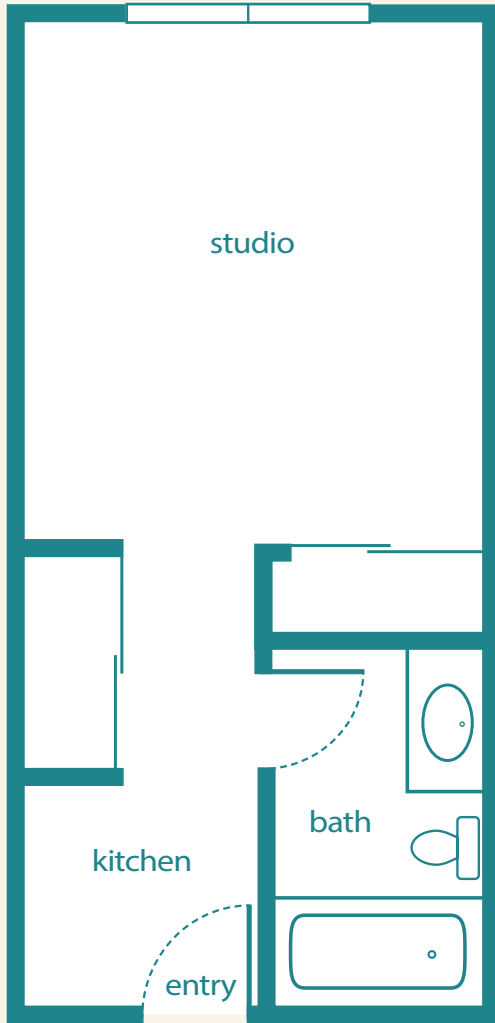

Gladwell Menifee Valley  
**Studio Floor Plan**

Apartment No. \_\_\_\_\_ Apartment Rate \_\_\_\_\_

Notes \_\_\_\_\_

\_\_\_\_\_

Name \_\_\_\_\_ Date \_\_\_\_\_

Expires \_\_\_\_\_

951.679.8811 | GladwellMenifeeValley.com

Measurements are an approximation and can vary by apartment.  
All rates are subject to change.

License #336425397

**Gladwell**<sup>TM</sup>  
BY ATRIA SENIOR LIVING

Gladwell Menifee Valley  
**One Bedroom Floor Plan**